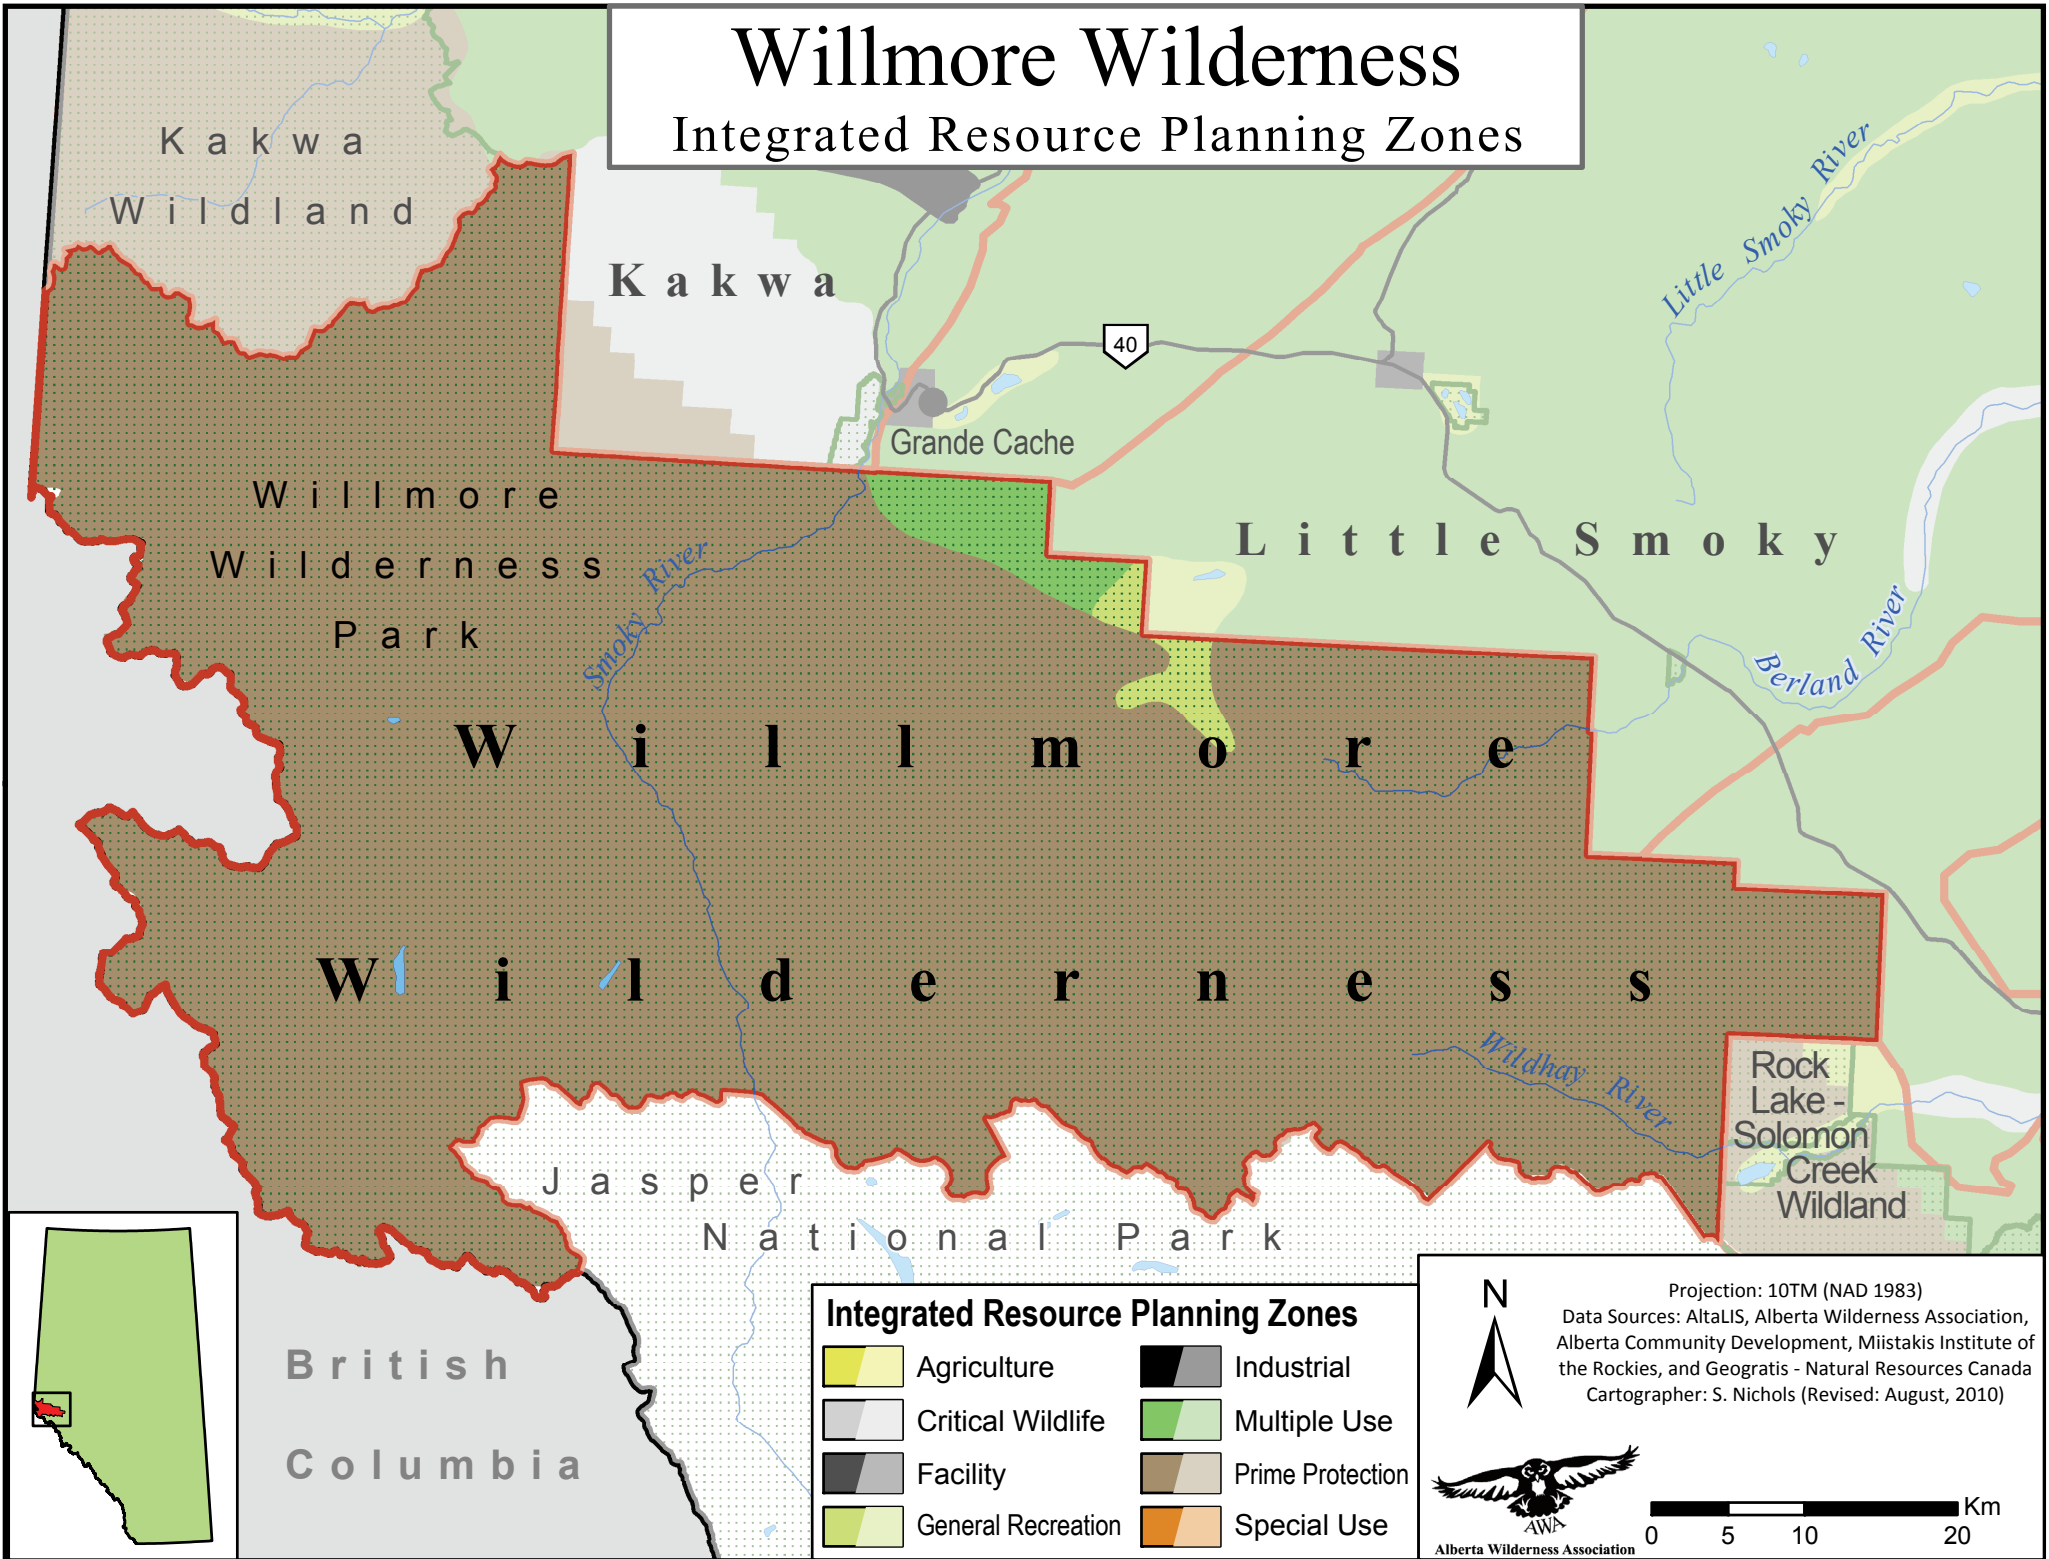

Willmore Wilderness

Integrated Resource Planning Zones

Integrated Resource Planning Zones

	Agriculture		Industrial
	Critical Wildlife		Multiple Use
	Facility		Prime Protection
	General Recreation		Special Use

Projection: 10TM (NAD 1983)
 Data Sources: AltaLIS, Alberta Wilderness Association, Alberta Community Development, Miistakis Institute of the Rockies, and Geogratis - Natural Resources Canada
 Cartographer: S. Nichols (Revised: August, 2010)

N

Alberta Wilderness Association

0 5 10 20 Km