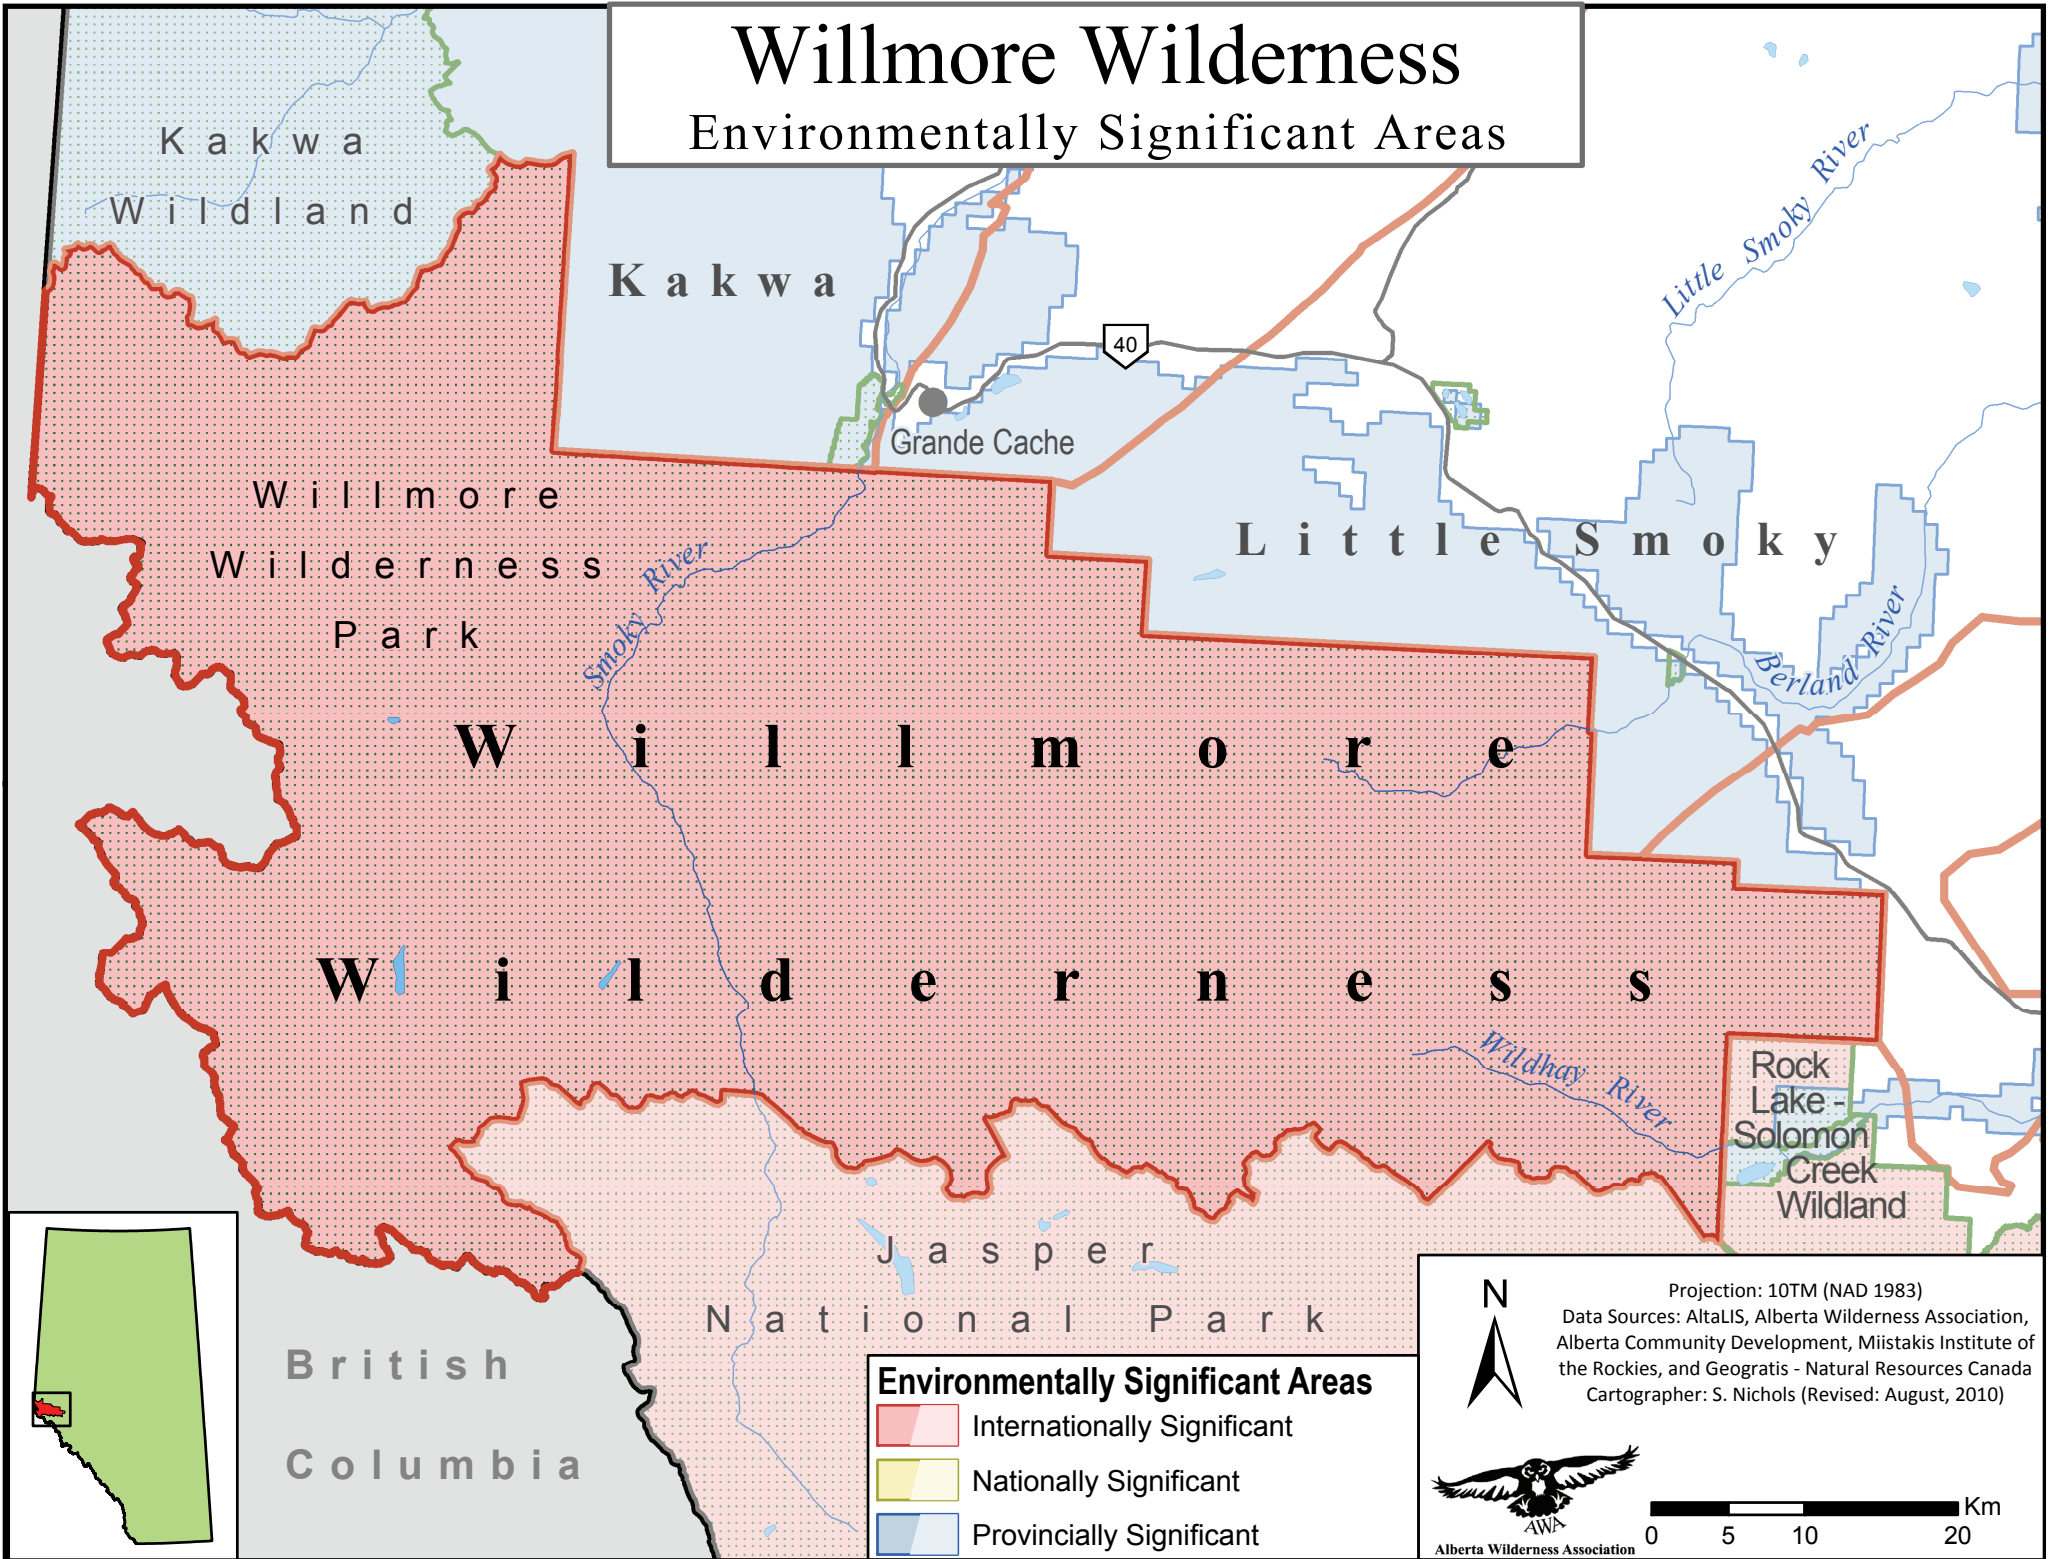

Willmore Wilderness

Environmentally Significant Areas

Environmentally Significant Areas

- Internationally Significant
- Nationally Significant
- Provincially Significant

Projection: 10TM (NAD 1983)
Data Sources: AltaLIS, Alberta Wilderness Association, Alberta Community Development, Miistakis Institute of the Rockies, and Geogratis - Natural Resources Canada
Cartographer: S. Nichols (Revised: August, 2010)