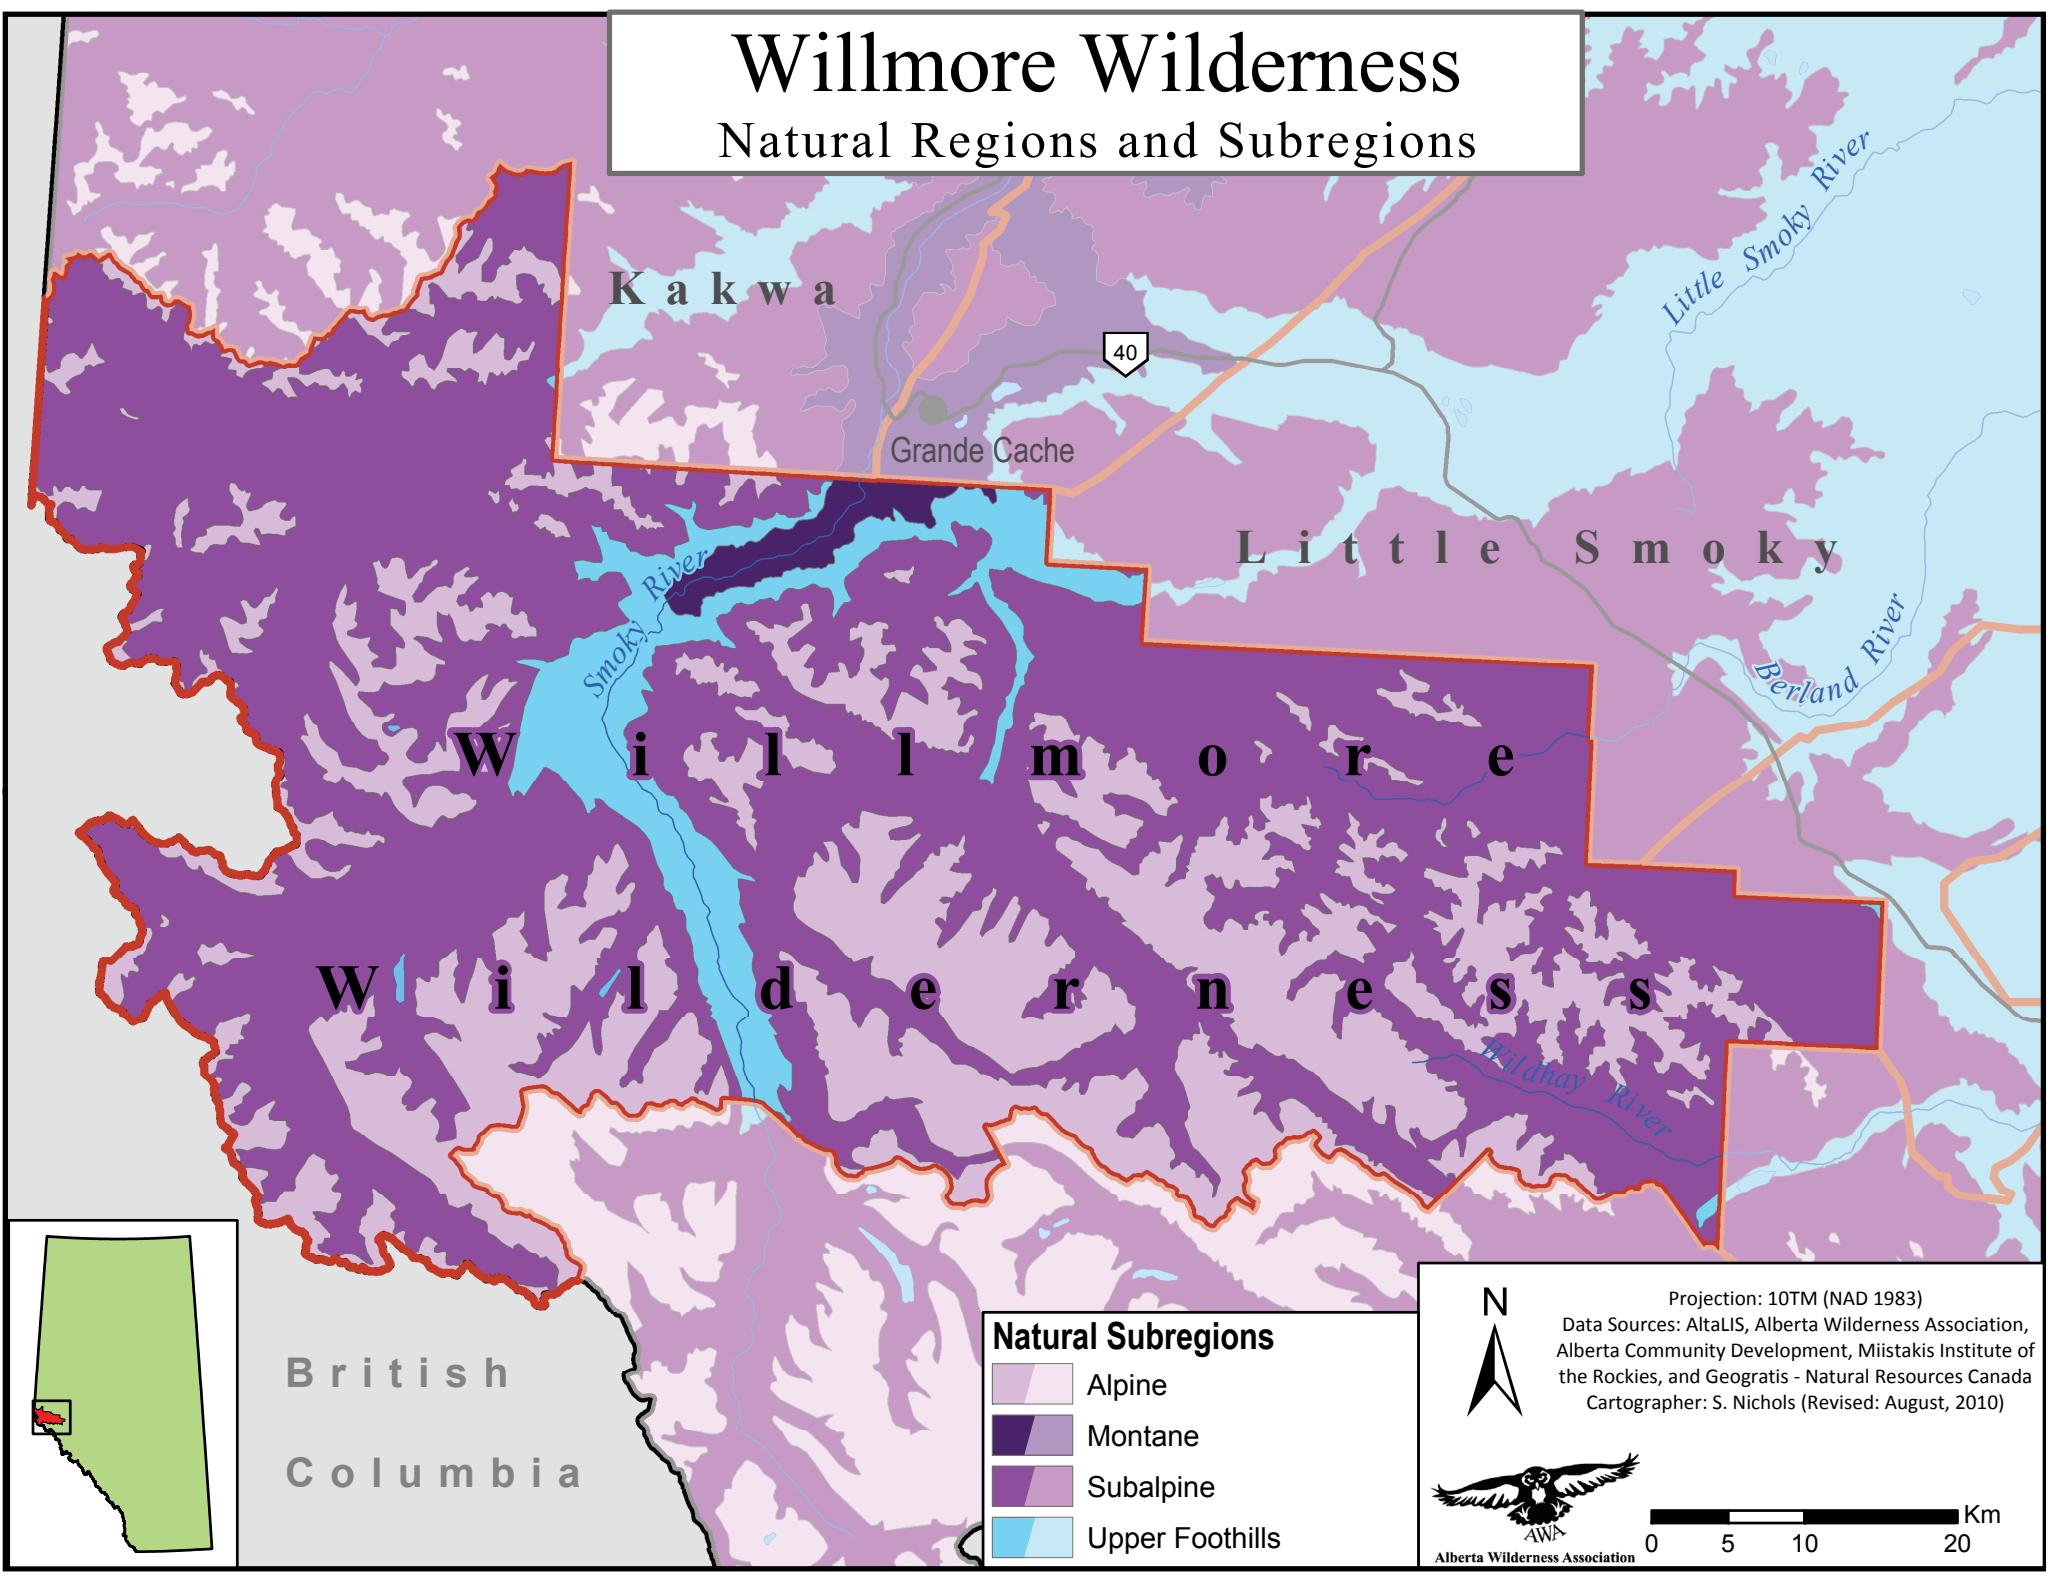

Willmore Wilderness

Natural Regions and Subregions

K a k w a

Grande Cache

40

Little Smoky River

L i t t l e S m o k y

Berland River

W i l l m o r e

W i l d e r n e s s

Wildhay River

British
Columbia

Natural Subregions

- Alpine
- Montane
- Subalpine
- Upper Foothills

Projection: 10TM (NAD 1983)
Data Sources: AltaLIS, Alberta Wilderness Association, Alberta Community Development, Miistakis Institute of the Rockies, and Geogratis - Natural Resources Canada
Cartographer: S. Nichols (Revised: August, 2010)