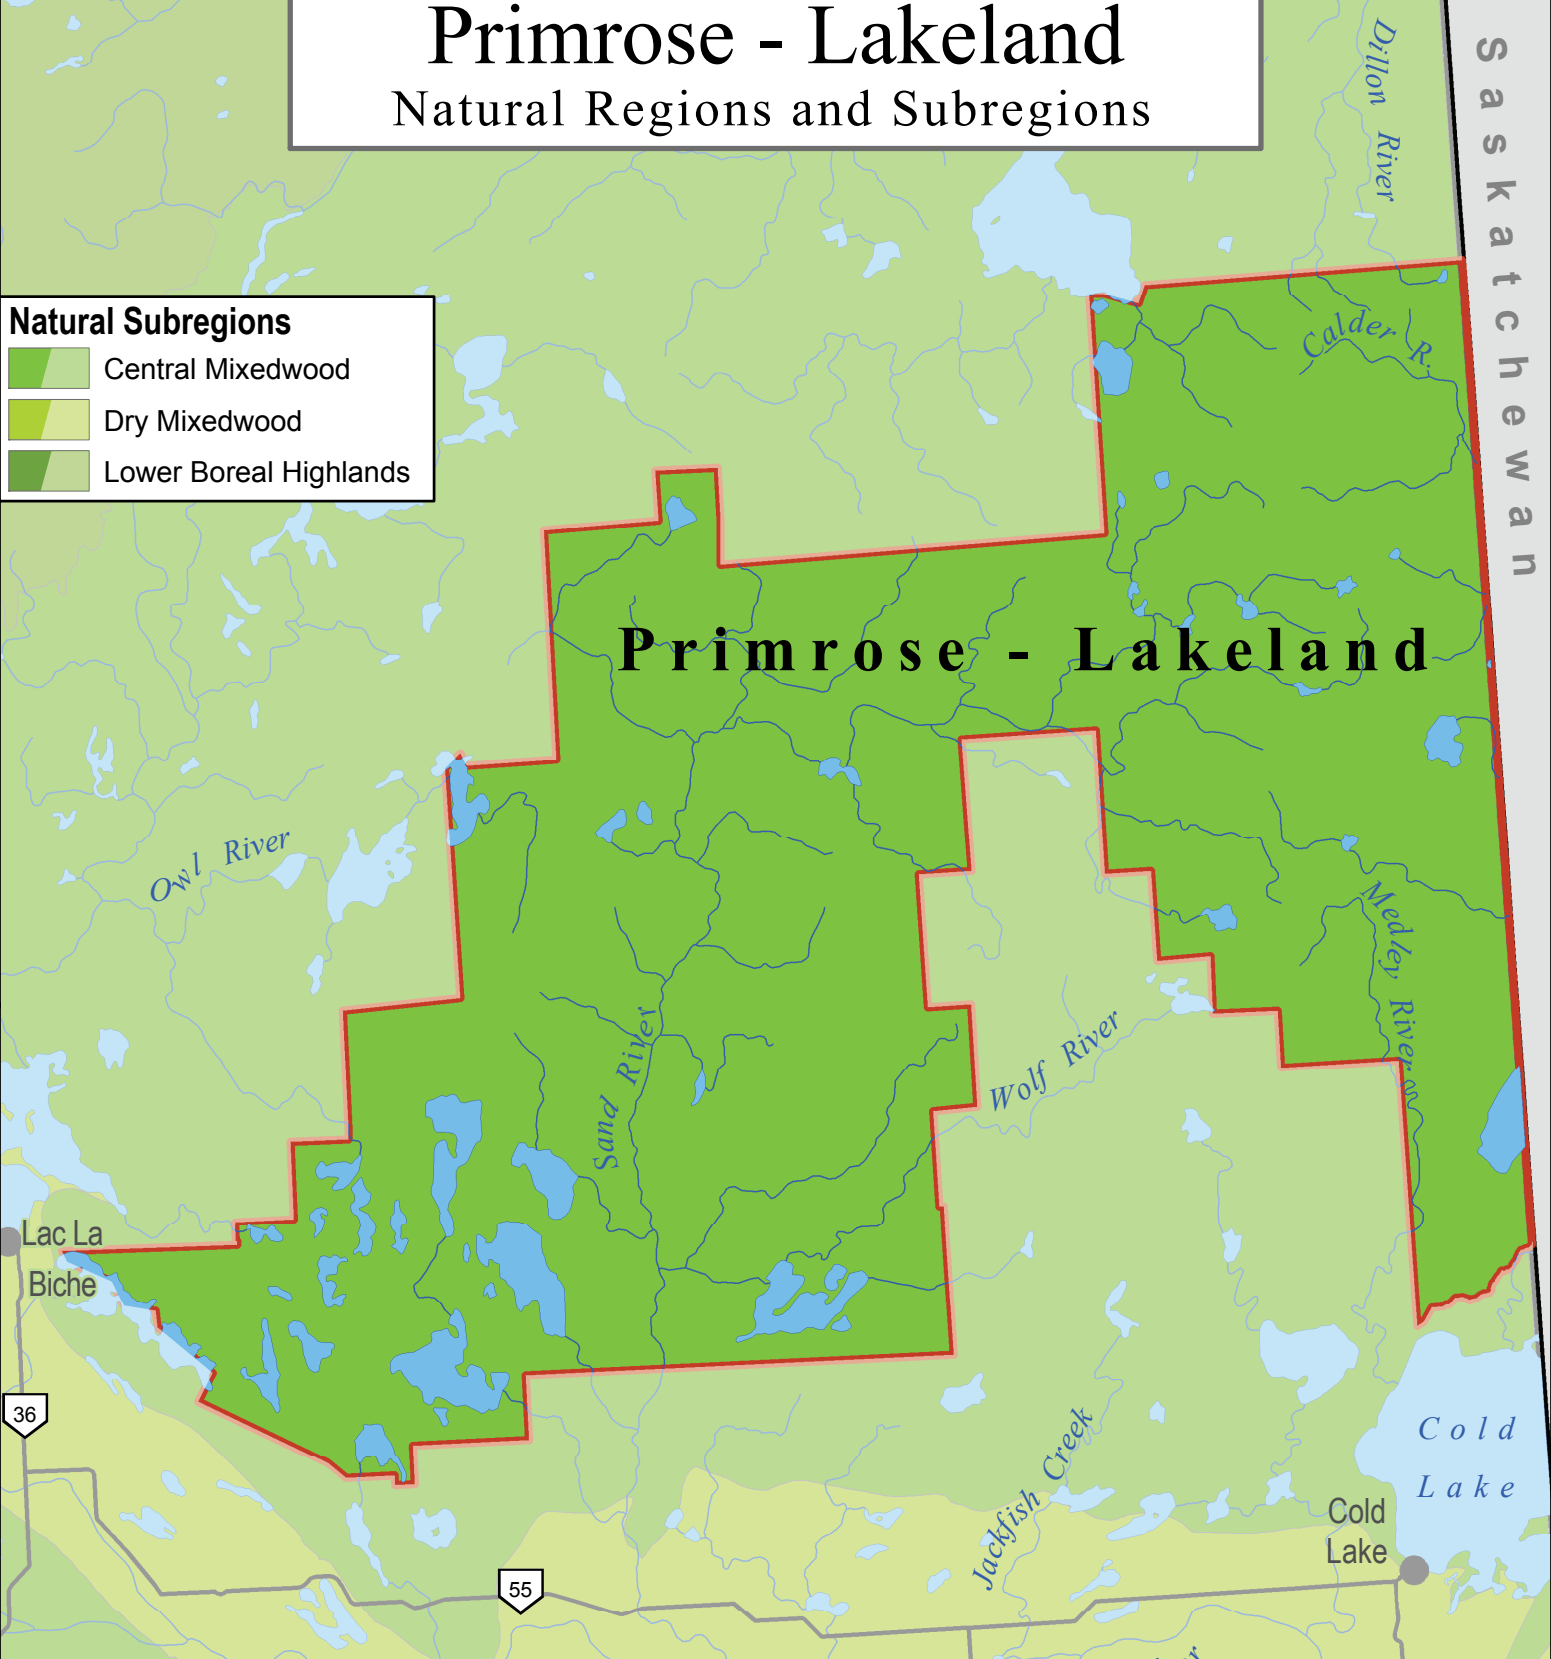

Primrose - Lakeland

Natural Regions and Subregions

Saskatchewan

Natural Subregions

- Central Mixedwood
- Dry Mixedwood
- Lower Boreal Highlands

Primrose - Lakeland

Projection: 10TM (NAD 1983)
Data Sources: AltaLIS, Alberta Wilderness Association, Alberta Community Development, Miistakis Institute of the Rockies, and Geogratis - Natural Resources Canada
Cartographer: S. Nichols (Revised: August, 2010)

Alberta Wilderness Association