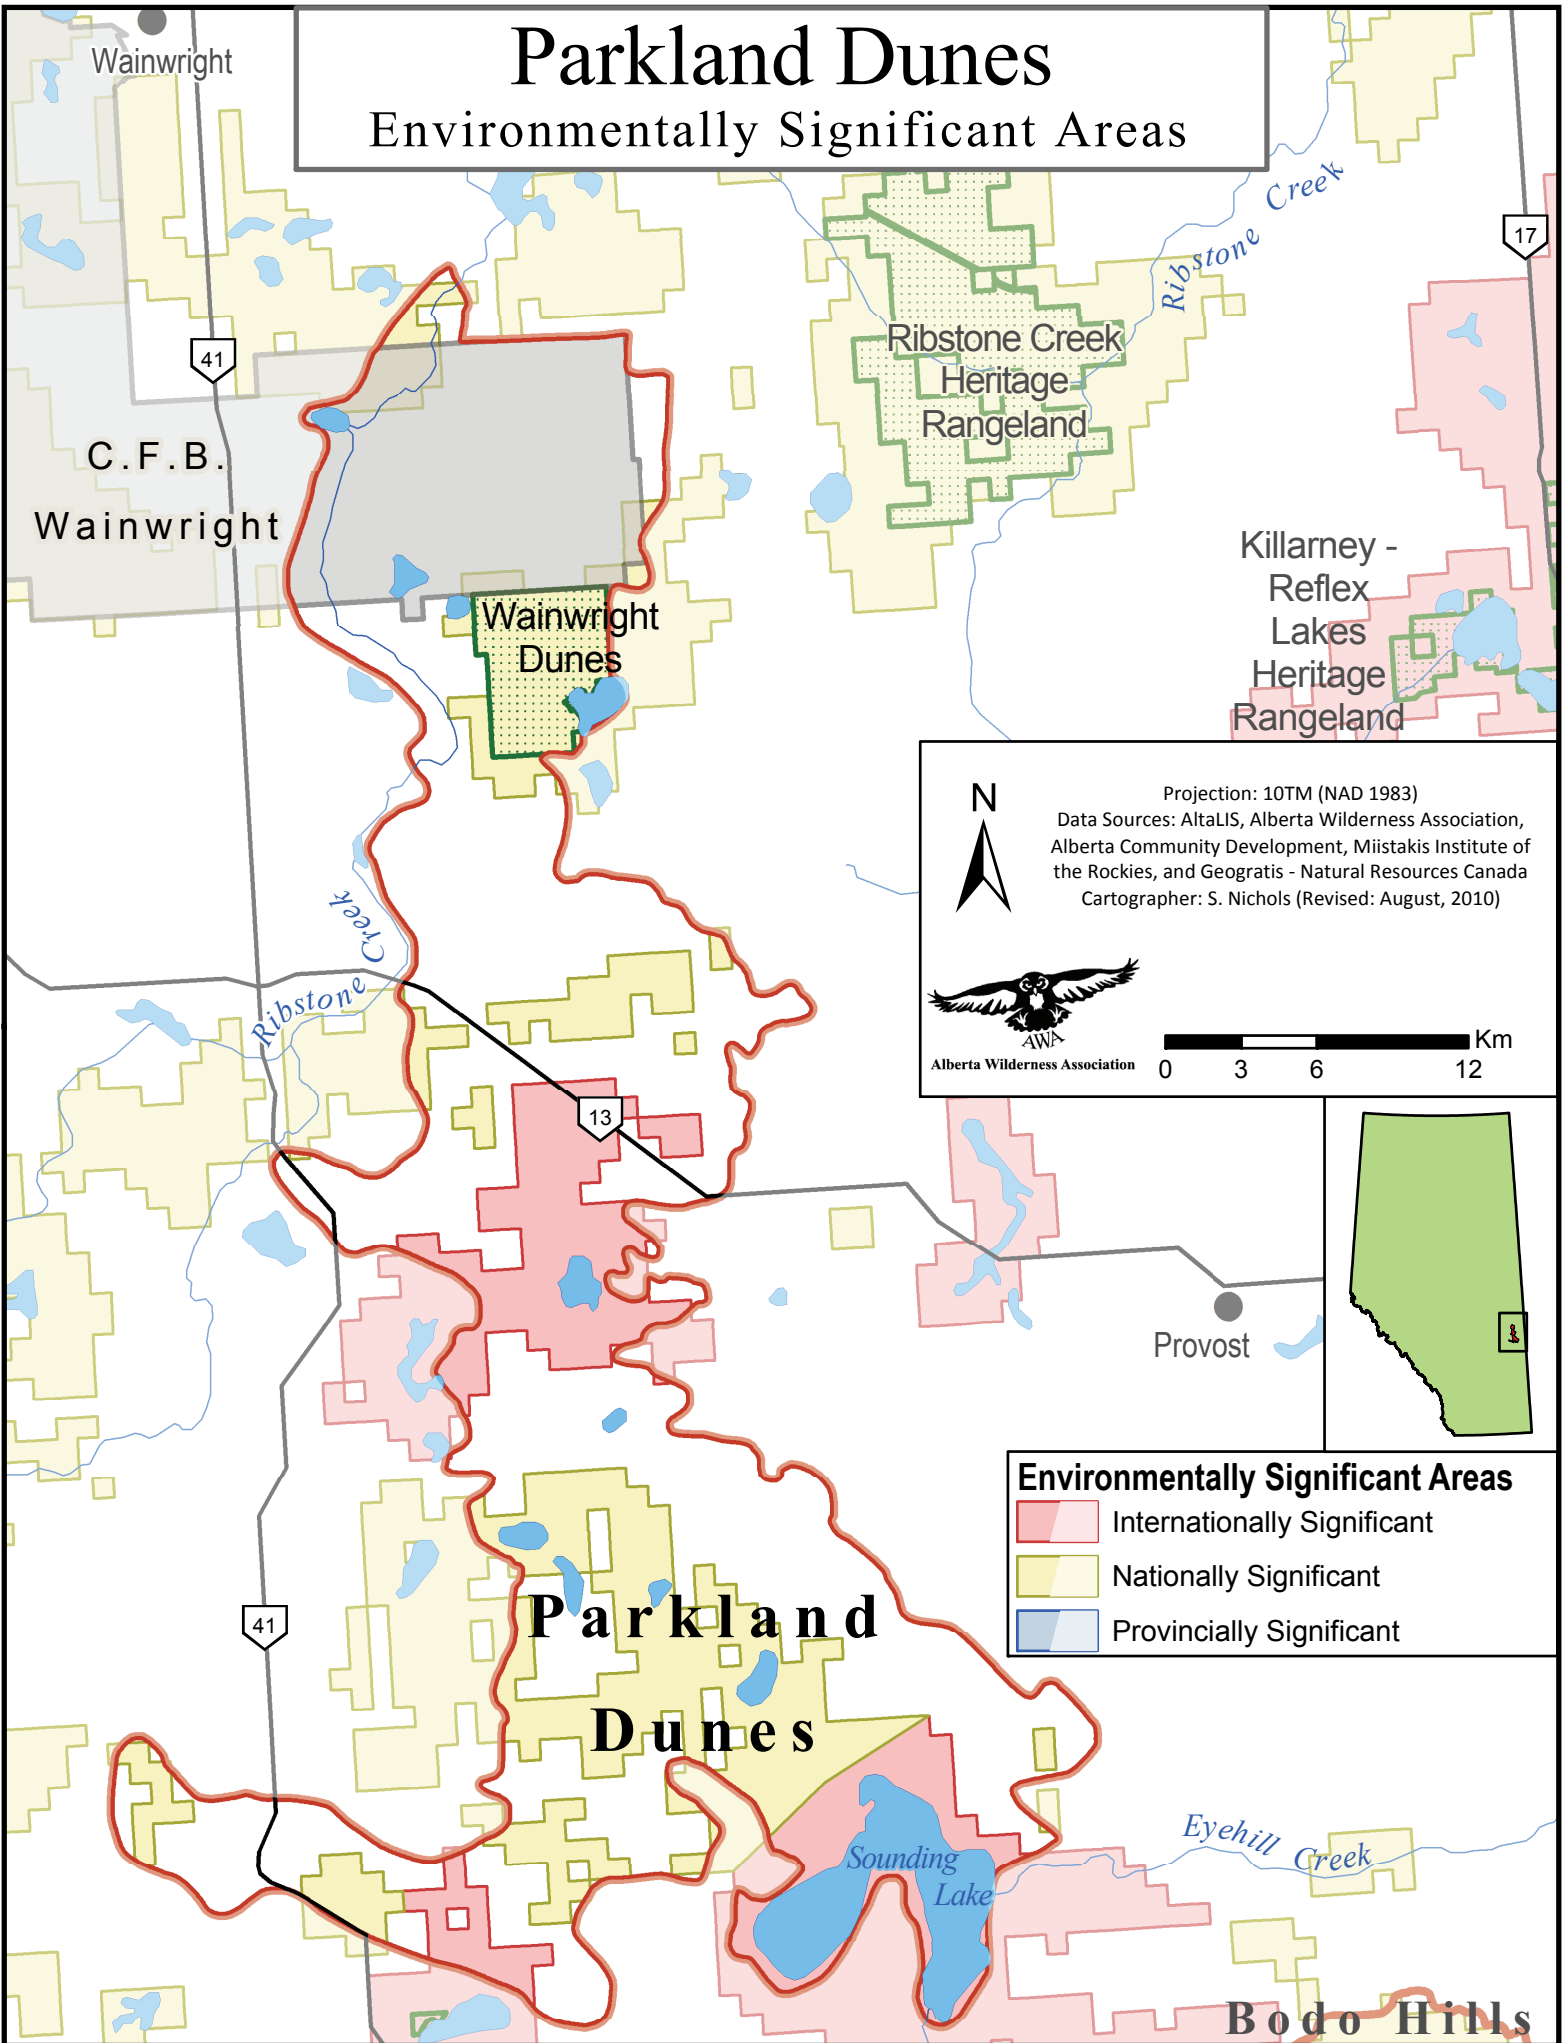

# Parkland Dunes

## Environmentally Significant Areas

Projection: 10TM (NAD 1983)  
Data Sources: AltaLIS, Alberta Wilderness Association,  
Alberta Community Development, Miistakis Institute of  
the Rockies, and Geogatis - Natural Resources Canada  
Cartographer: S. Nichols (Revised: August, 2010)

- Environmentally Significant Areas**
- Internationally Significant
  - Nationally Significant
  - Provincially Significant