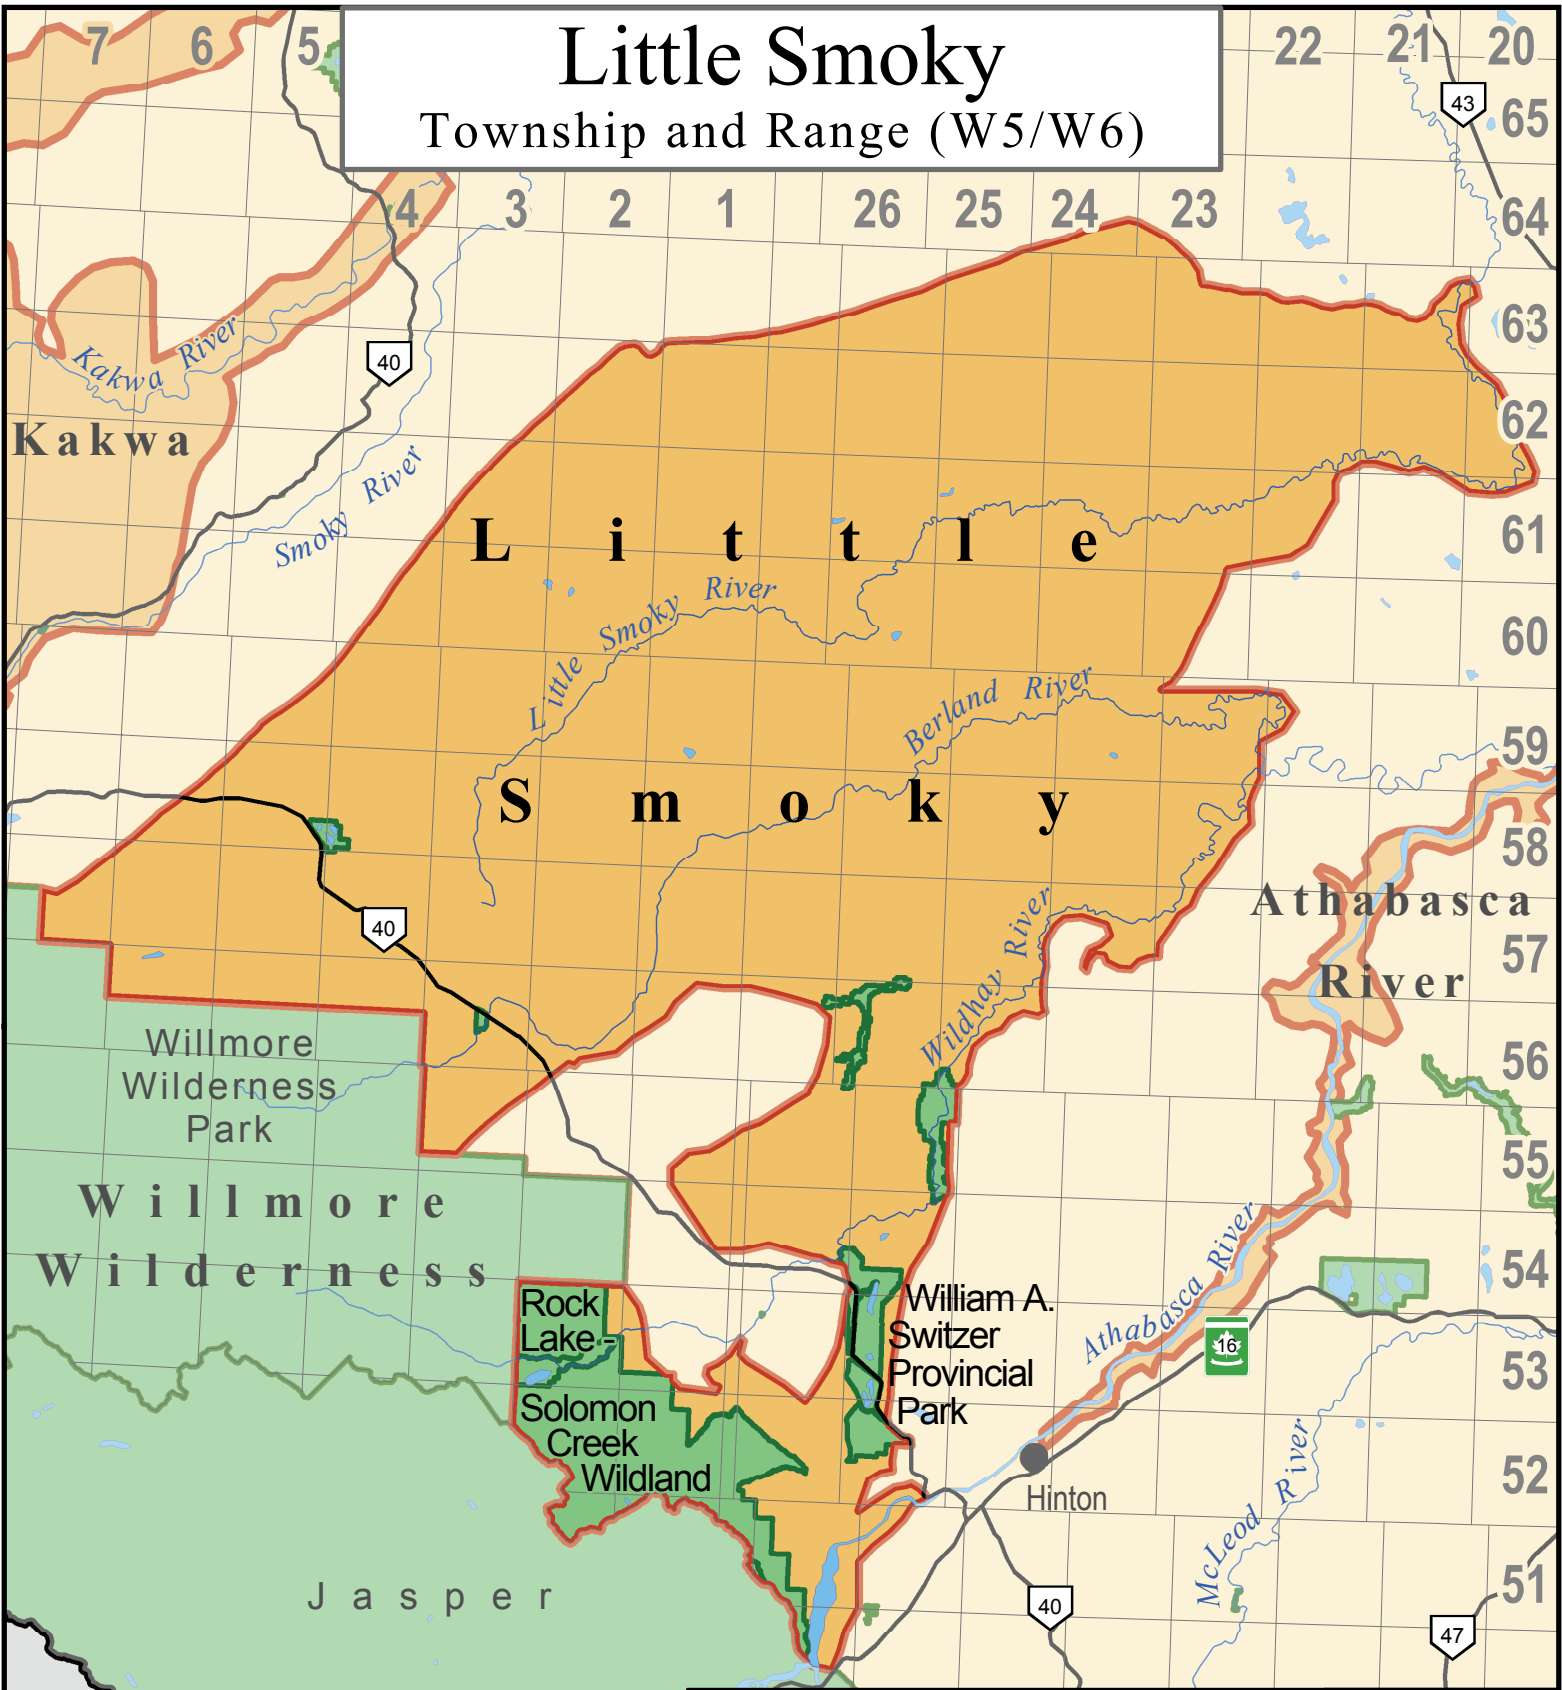

# Little Smoky

## Township and Range (W5/W6)

Projection: 10TM (NAD 1983)  
 Data Sources: AltaLIS, Alberta Wilderness Association, Alberta Community Development, Miistakis Institute of the Rockies, and Geogratis - Natural Resources Canada  
 Cartographer: S. Nichols (Revised: August, 2010)

Alberta Wilderness Association

British Columbia

Jasper National Park

Willmore Wilderness

Willmore Wilderness Park

Rock Lake  
 Solomon Creek Wildland

William A. Switzer Provincial Park

Hinton

Kakwa

Little Smoky

Athabasca River