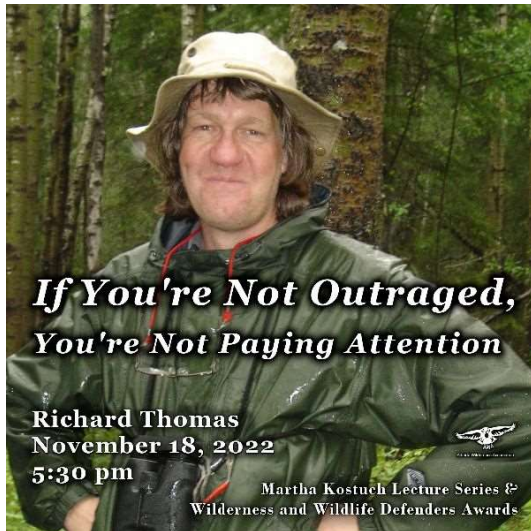

Alberta Wilderness Association

*Upcoming AWA Events*

**Forestry Certification:  
Greenwashing the Alberta  
Forestry Industry**

with Devon Earl M.Sc.  
Thursday Nov. 10  
7:00 pm over Zoom

Alberta Wilderness Association

Join AWA Conservation Specialist Devon Earl on November 10 at 7 p.m. to learn more about forestry certifications in Alberta. Some certification systems fall short on environmental protections and make false and misleading claims

This virtual talk is free to attend.

[Register](#)

AWA's 2022 Martha Kostuch Annual Lecture will feature Richard Thomas, who will reflect on his lifetime's work. A longtime Alberta environmentalist, he has spent years defending Alberta's boreal treasures, including the Primrose-Lakeland, and the McClelland Lake Wetland Complex. Leaving Alberta for Newfoundland, Richard found success in securing the designation of the Mistaken Point Ecological Reserve as a UNESCO World Heritage Site.