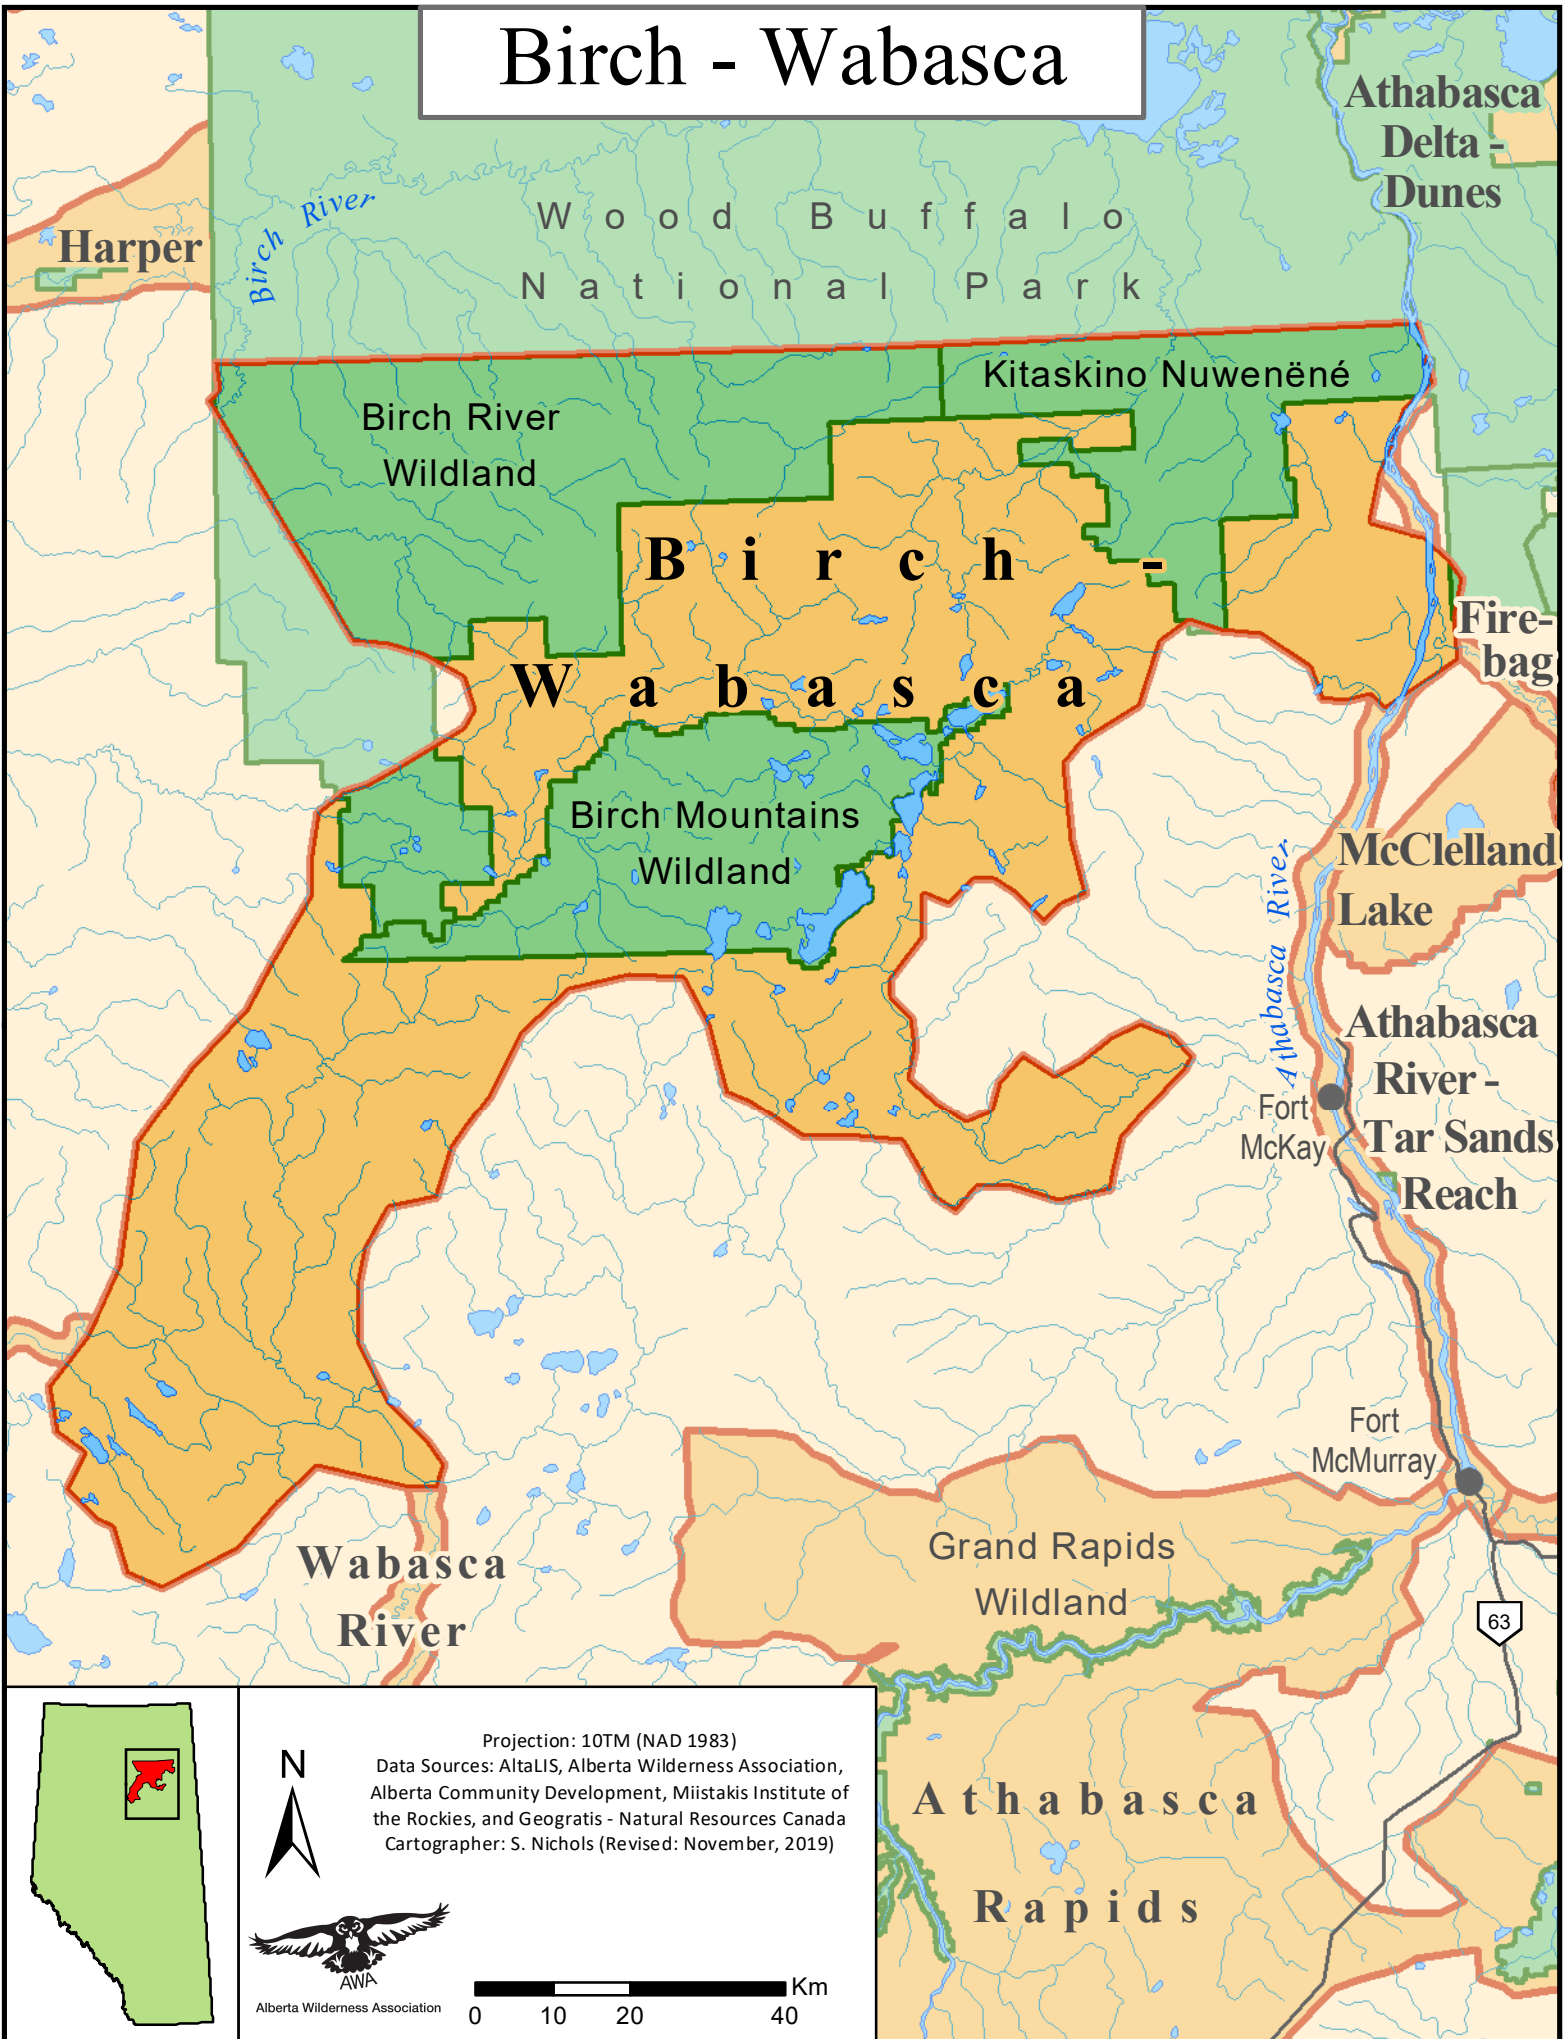

Birch - Wabasca

Alberta Wilderness Association

Projection: 10TM (NAD 1983)
Data Sources: AltaLIS, Alberta Wilderness Association, Alberta Community Development, Miistakis Institute of the Rockies, and Geogratis - Natural Resources Canada
Cartographer: S. Nichols (Revised: November, 2019)