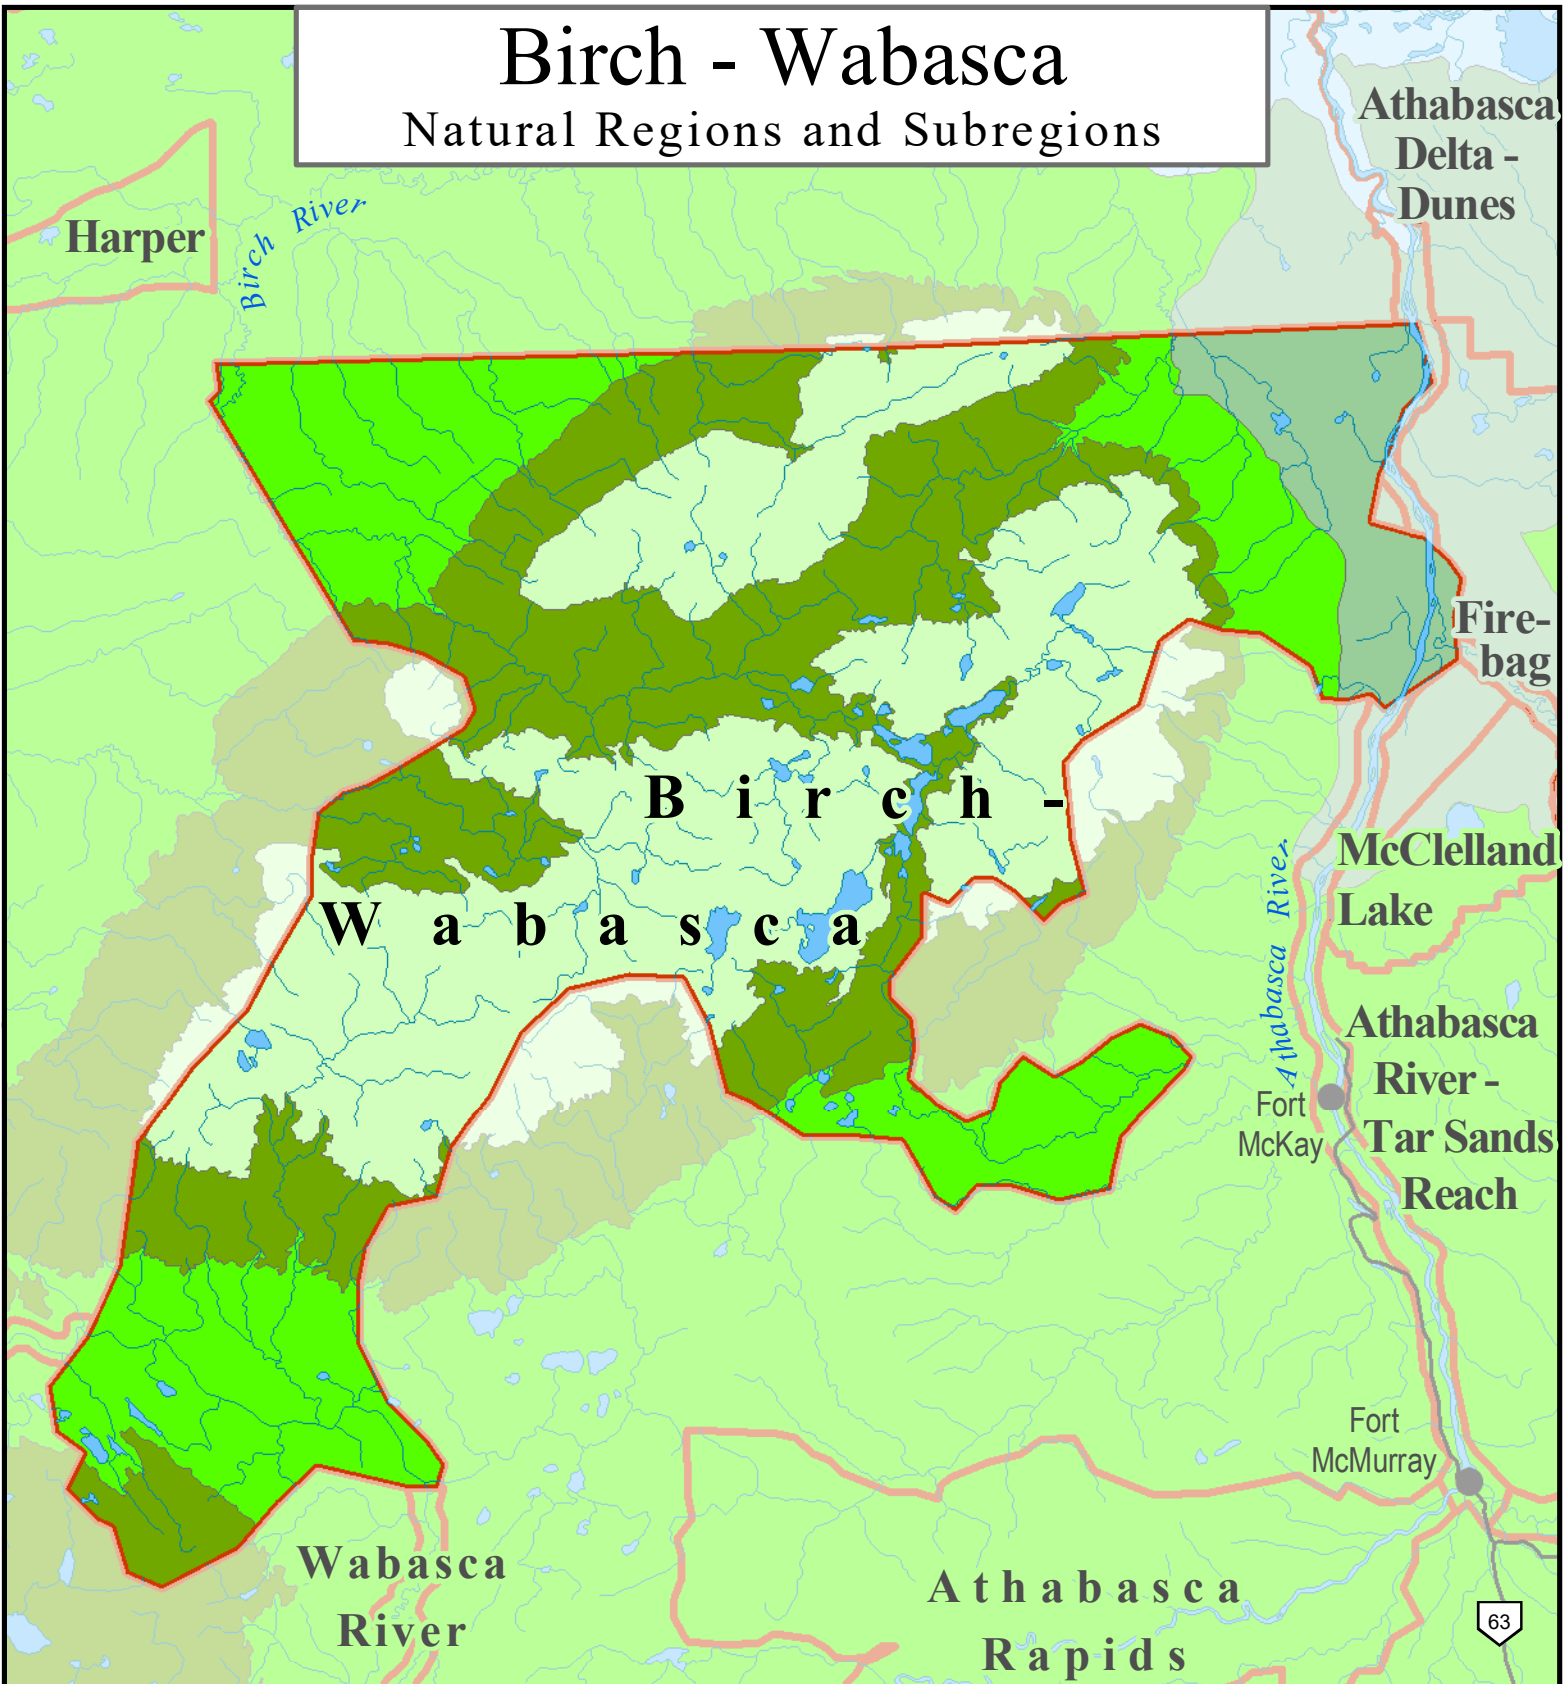

Birch - Wabasca

Natural Regions and Subregions

Projection: 10TM (NAD 1983)
 Data Sources: AltaLIS, Alberta Wilderness Association, Alberta Community Development, Miistakis Institute of the Rockies, and Geogratis - Natural Resources Canada
 Cartographer: S. Nichols (Revised: November, 2019)

N

Alberta Wilderness Association

0 10 20 40 Km

Natural Subregions

-  Athabasca Plain
-  Central Mixedwood
-  Lower Boreal Highlands
-  Peace - Athabasca Delta
-  Upper Boreal Highlands