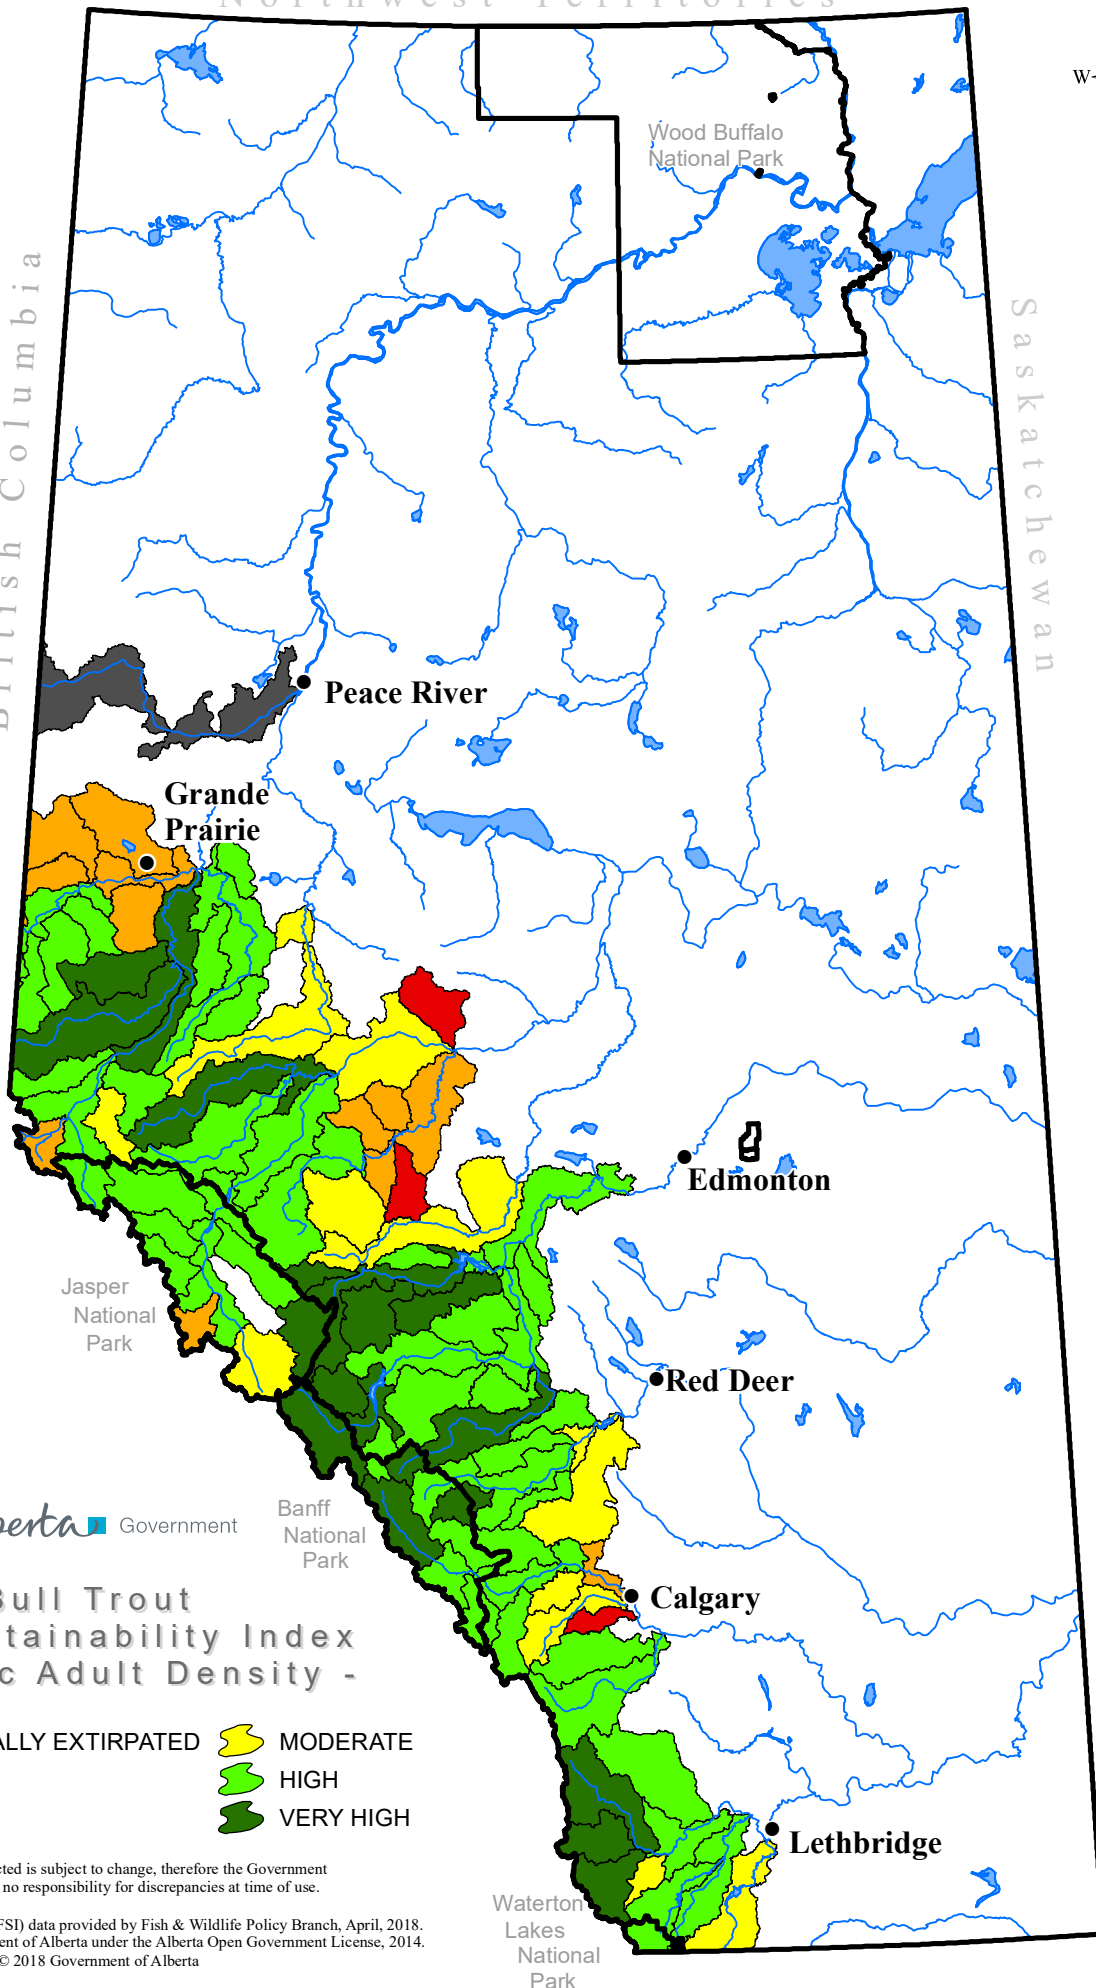

British Columbia

Saskatchewan

Alberta Government

Banff National Park

### Bull Trout Fish Sustainability Index - Historic Adult Density -

-  FUNCTIONALLY EXTIRPATED
-  VERY LOW
-  LOW
-  MODERATE
-  HIGH
-  VERY HIGH

Information as depicted is subject to change, therefore the Government of Alberta assumes no responsibility for discrepancies at time of use.

Waterton Lakes National Park