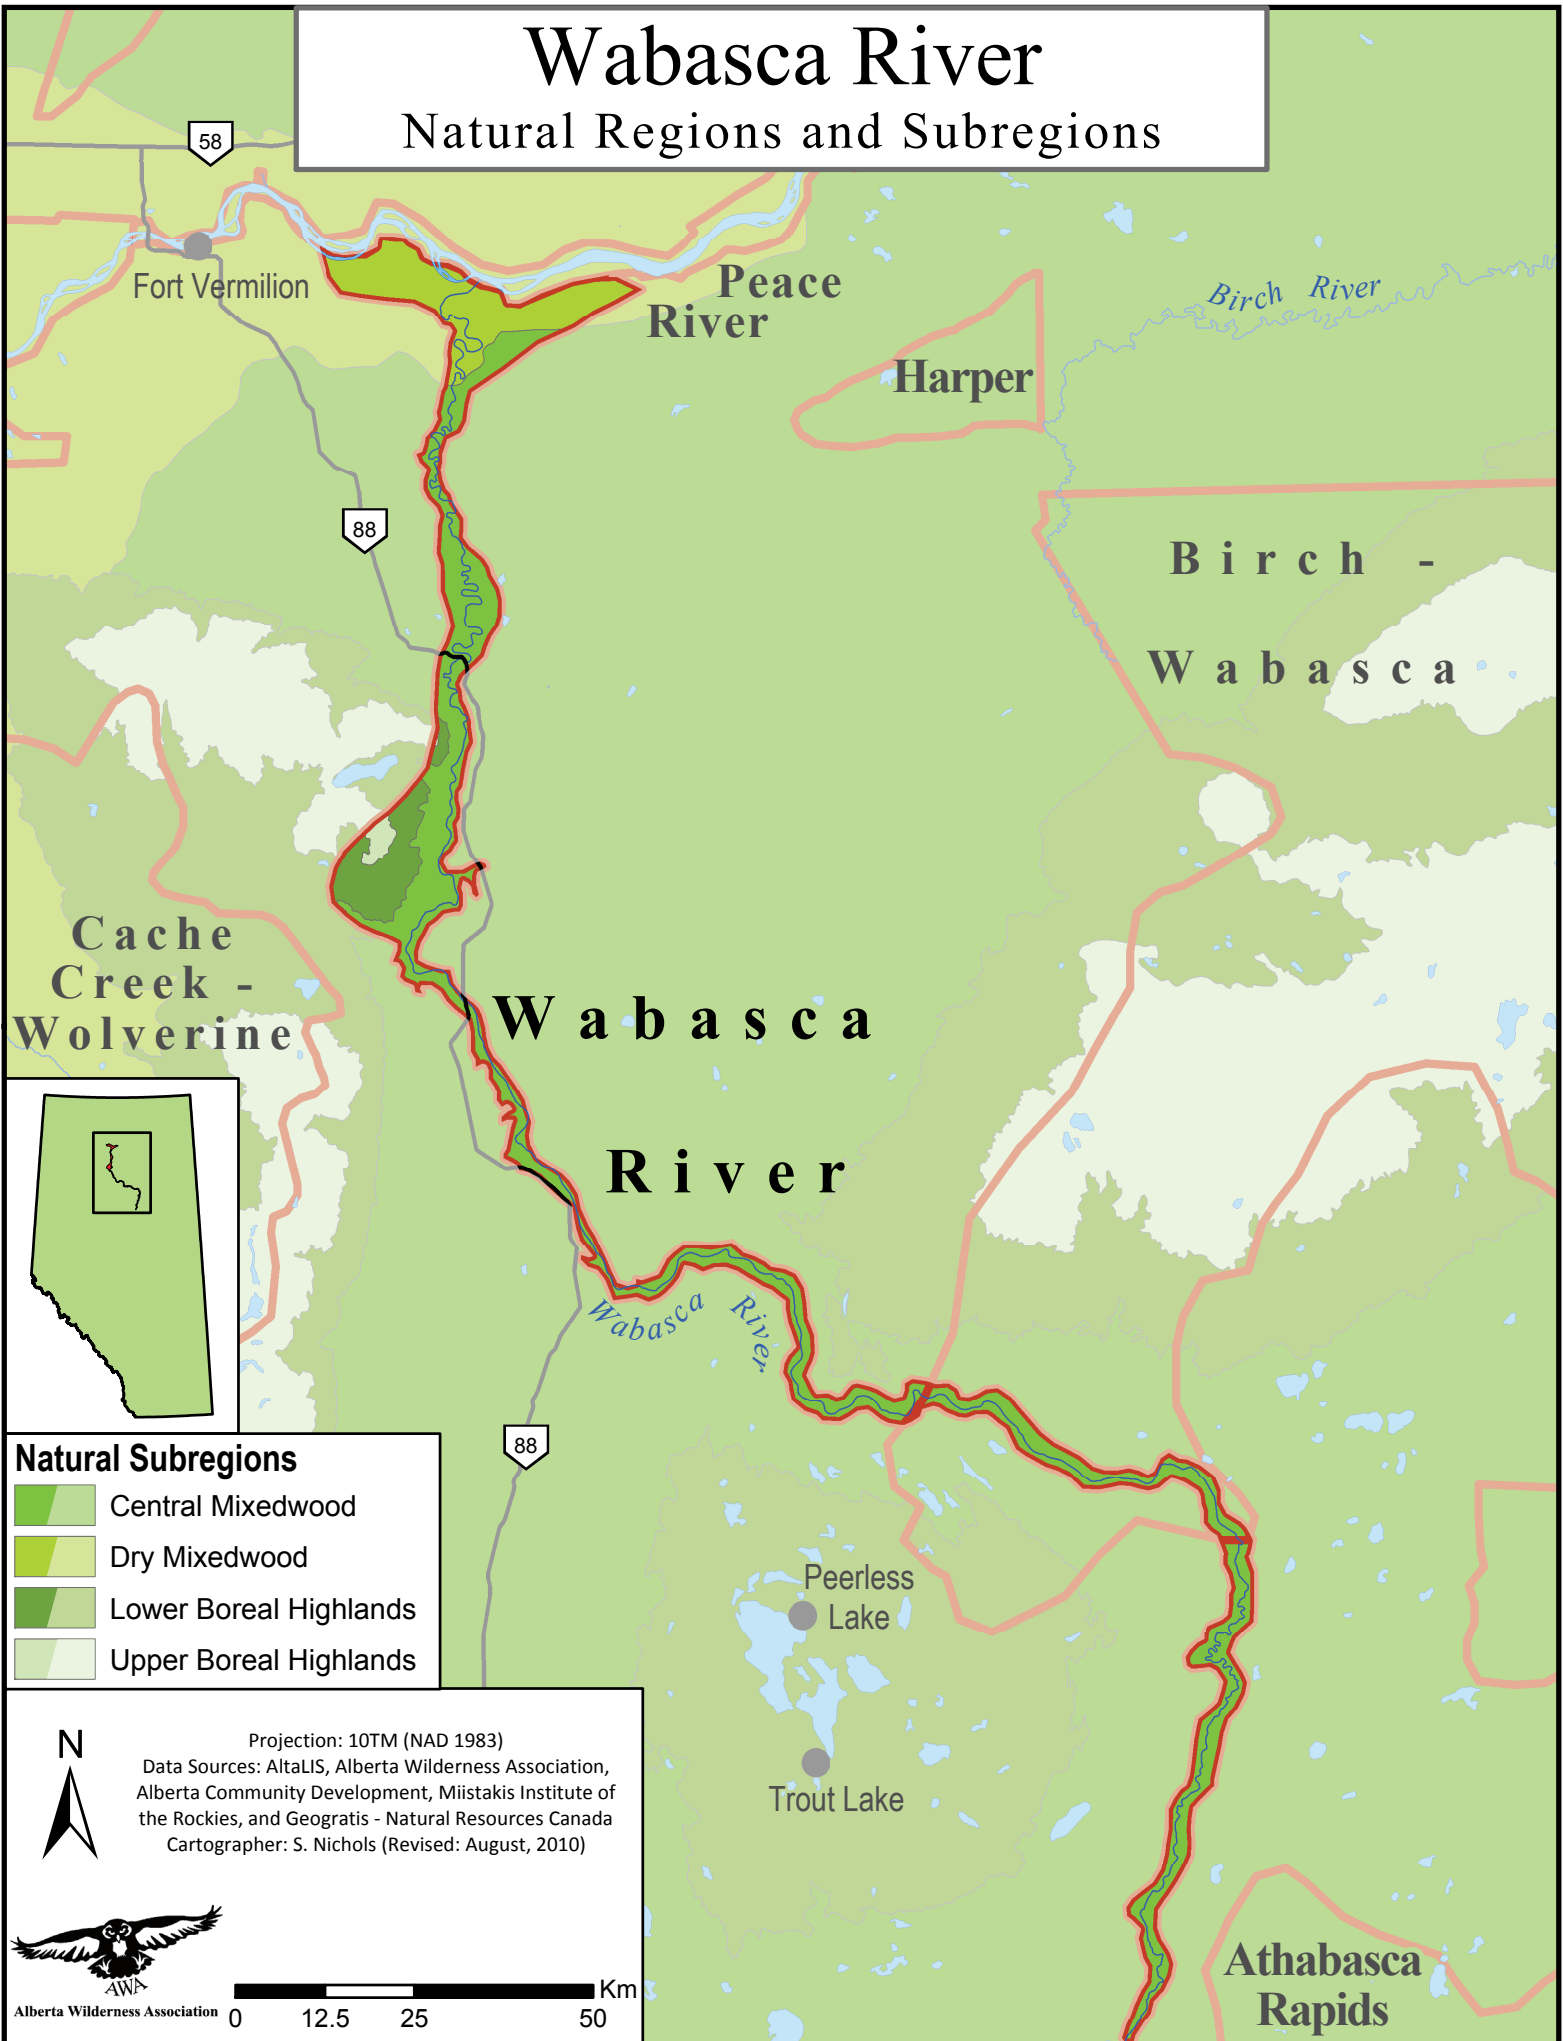

# Wabasca River

## Natural Regions and Subregions

Alberta Wilderness Association 0 12.5 25 50 Km