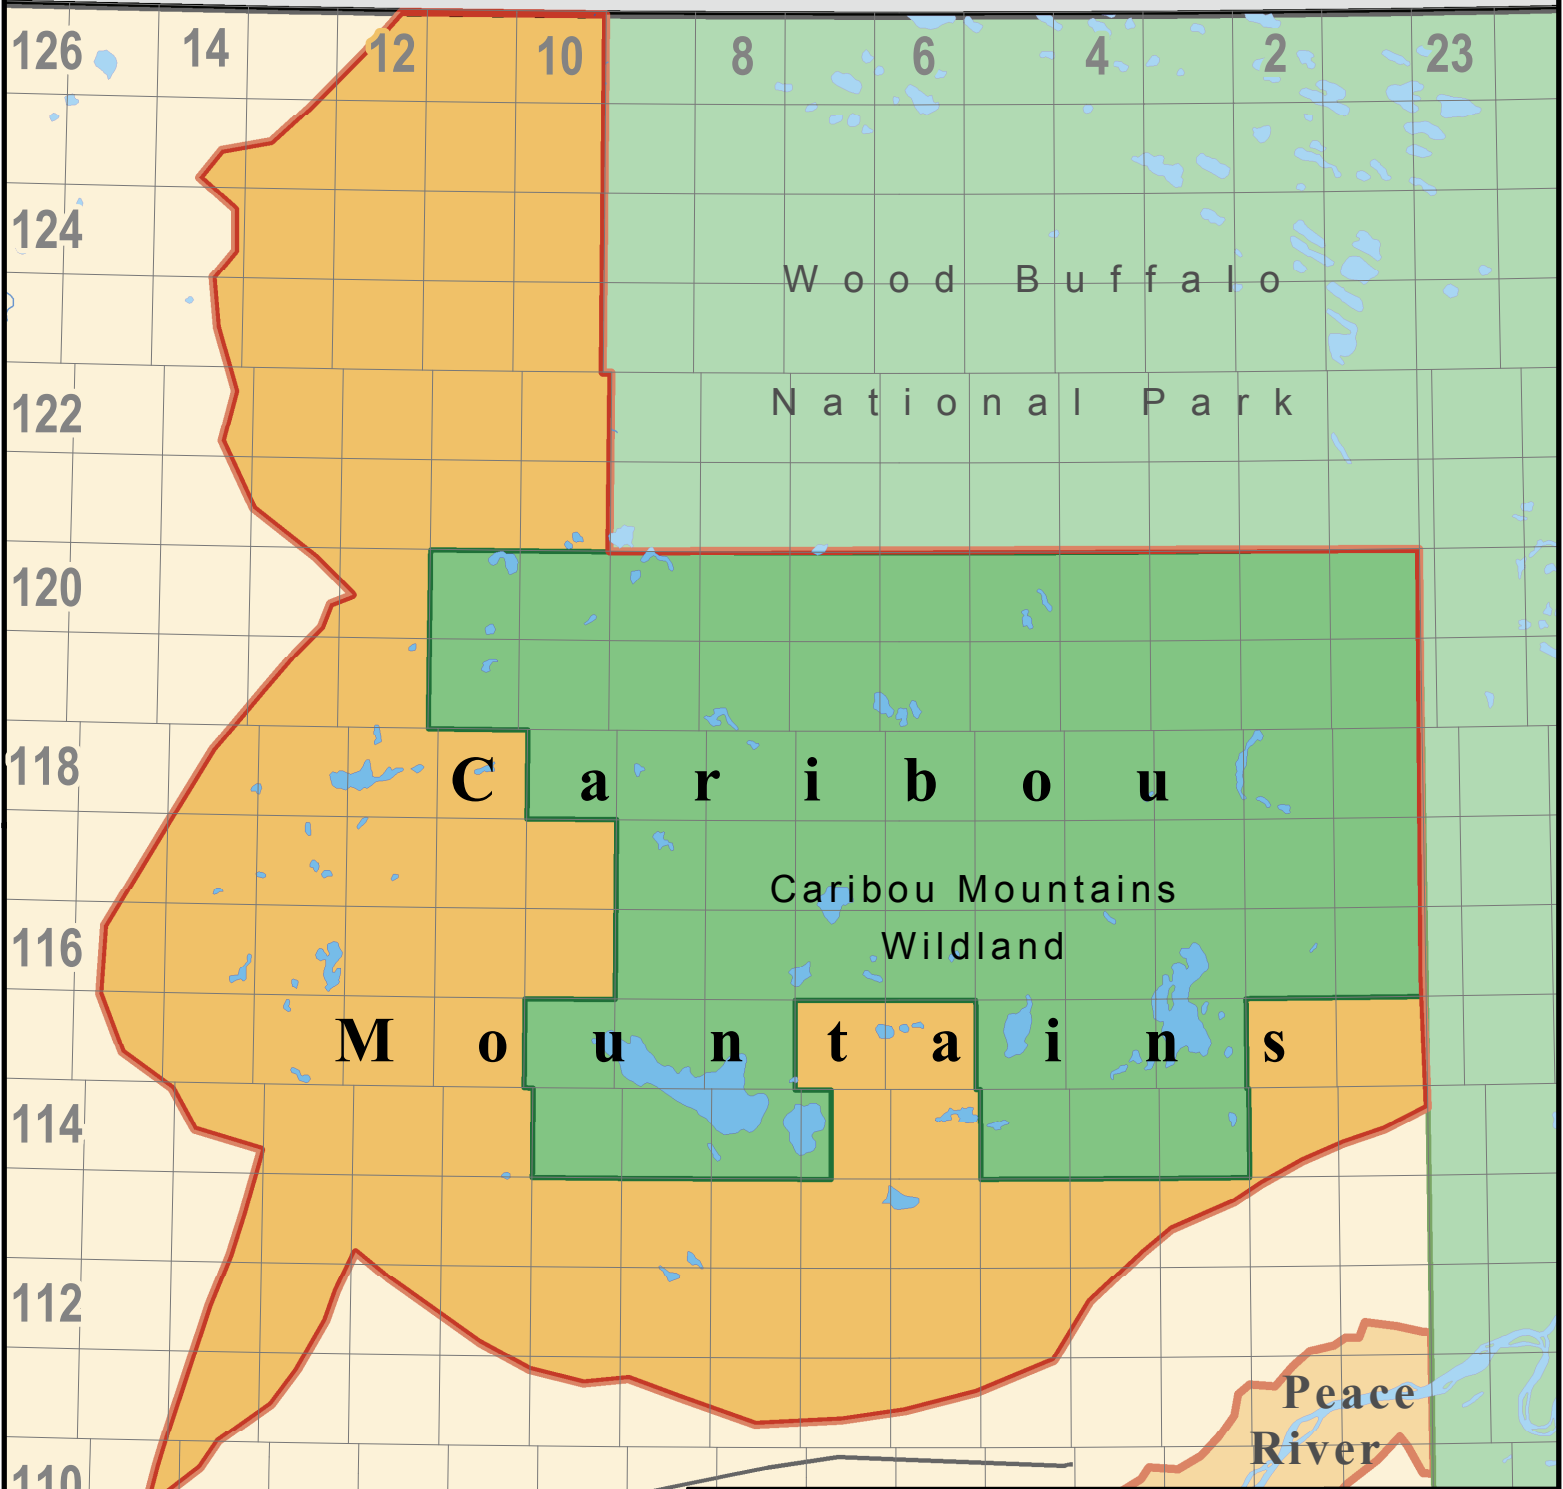

Caribou Mountains

Township and Range (W4/W5)

Northwest
Territories

Projection: 10TM (NAD 1983)
Data Sources: AltaLIS, Alberta Wilderness Association, Alberta Community Development, Miistakis Institute of the Rockies, and Geogratis - Natural Resources Canada
Cartographer: S. Nichols (Revised: August, 2010)

A north arrow and a scale bar in kilometers (0, 10, 20, 40) are included. The Alberta Wilderness Association (AWA) logo is also present.