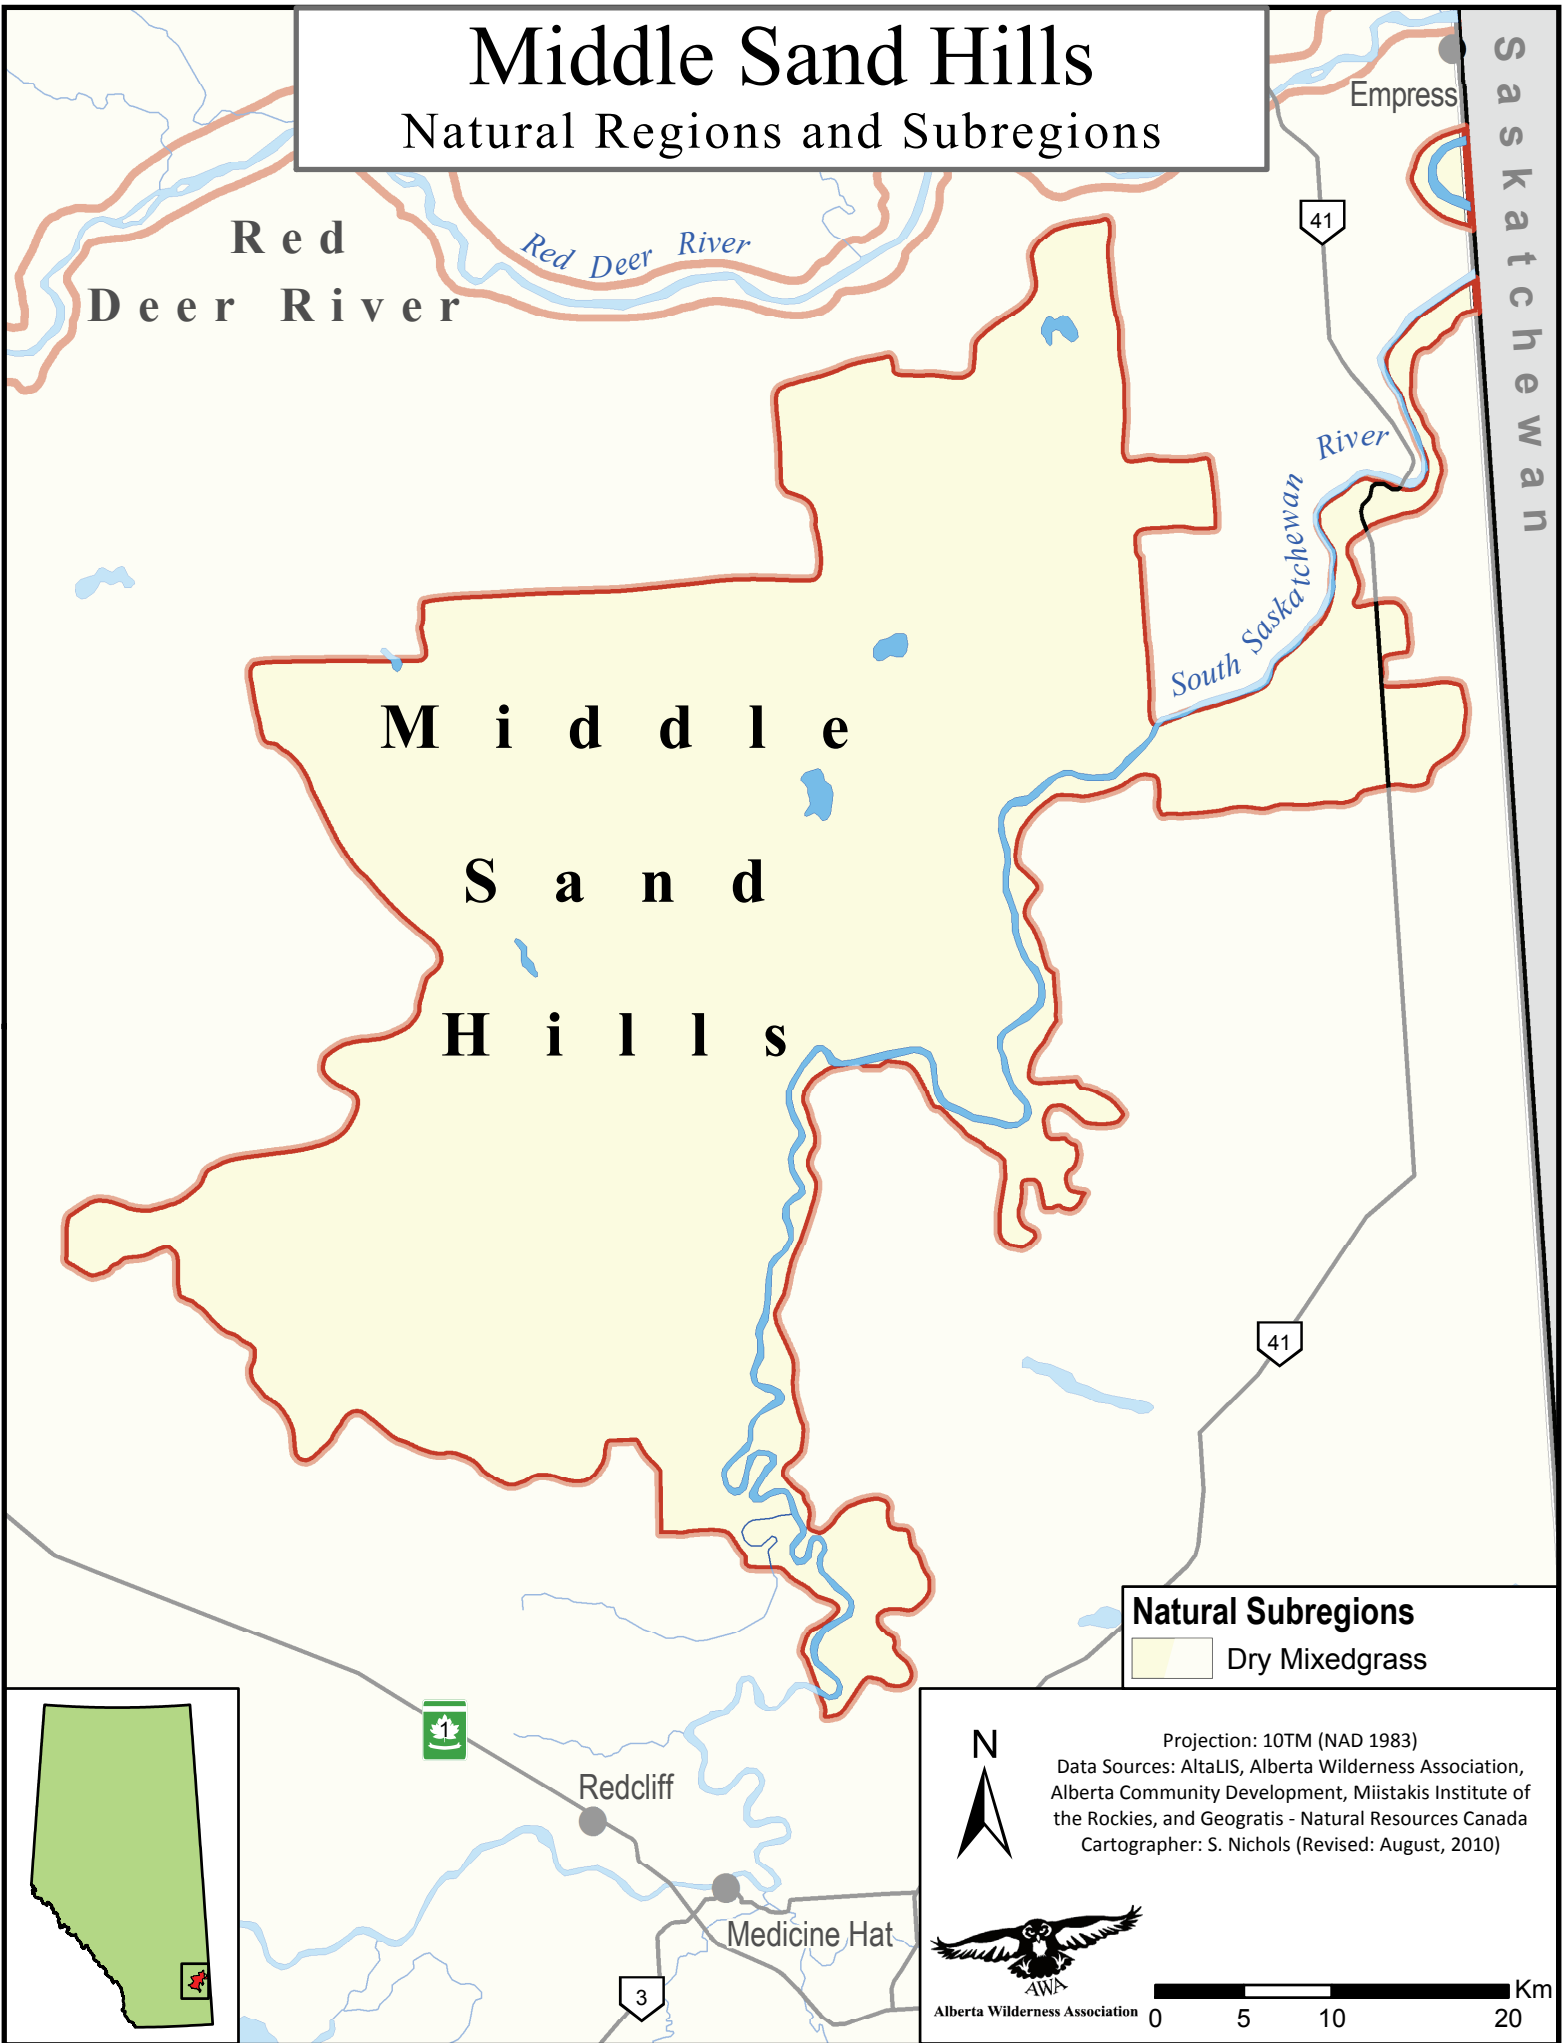

# Middle Sand Hills

## Natural Regions and Subregions

Saskatchewan

Red Deer River

Red Deer River

Empress

41

South Saskatchewan River

Middle Sand Hills

41

**Natural Subregions**  
Dry Mixedgrass

Redcliff

Medicine Hat

3

Projection: 10TM (NAD 1983)  
Data Sources: AltaLIS, Alberta Wilderness Association, Alberta Community Development, Miistakis Institute of the Rockies, and Geogratis - Natural Resources Canada  
Cartographer: S. Nichols (Revised: August, 2010)

Alberta Wilderness Association

0 5 10 20 Km