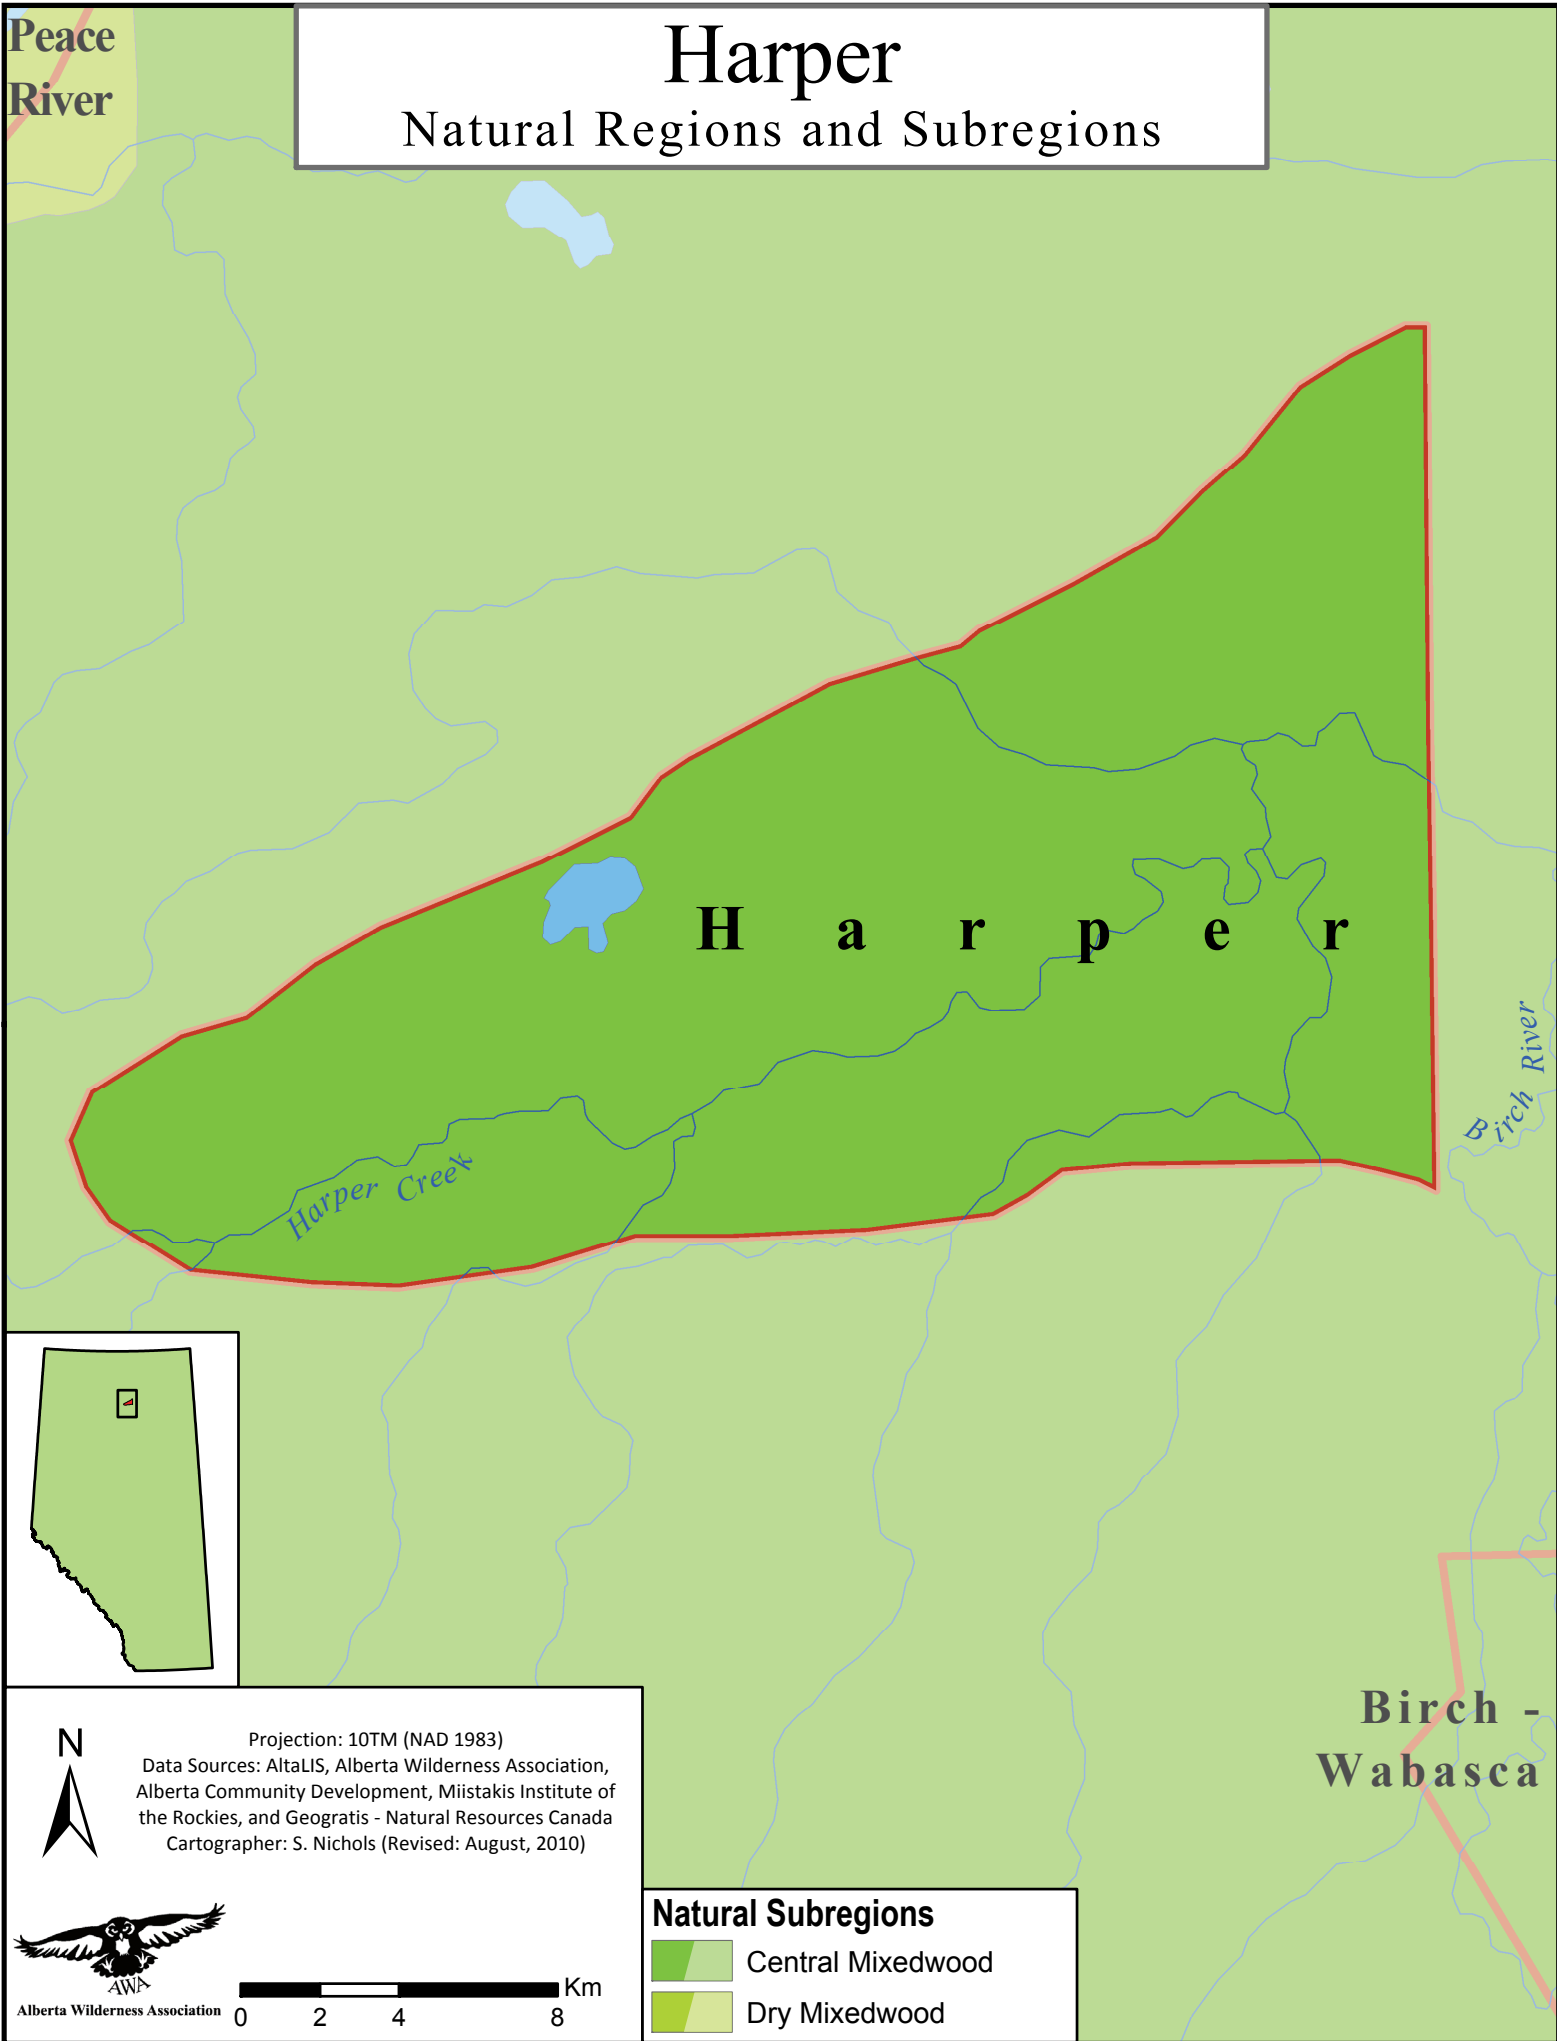

Peace
River

Harper

Natural Regions and Subregions

Birch River

Birch -
Wabasca