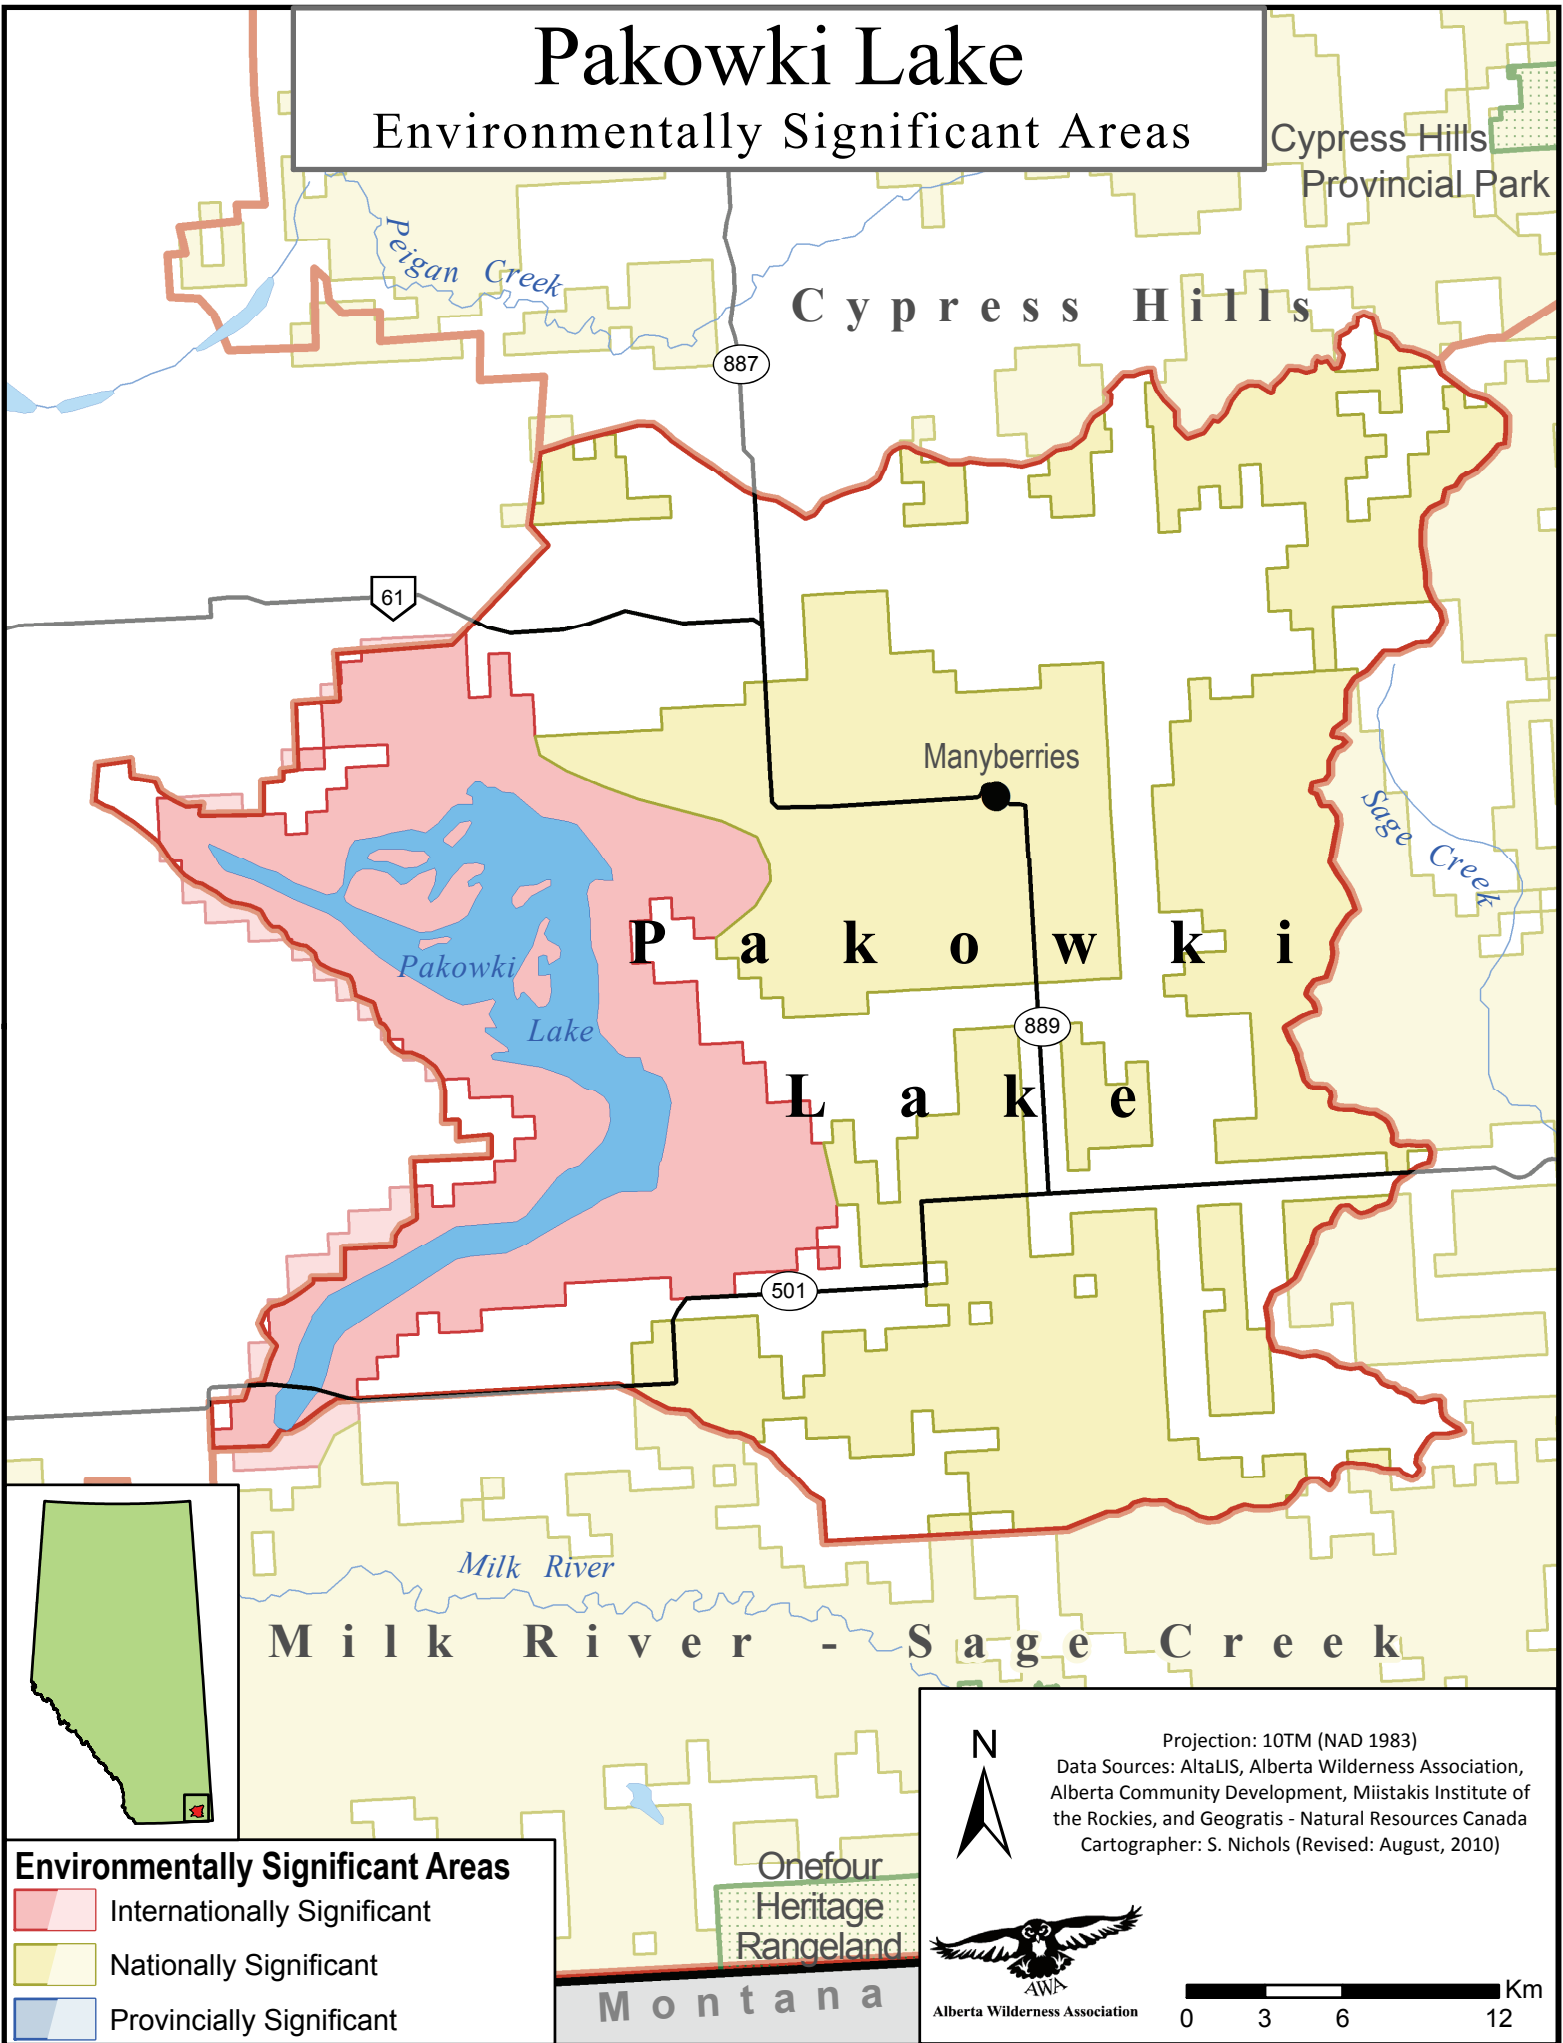

Pakowki Lake

Environmentally Significant Areas

Cypress Hills
Provincial Park

Environmentally Significant Areas

-  Internationally Significant
-  Nationally Significant
-  Provincially Significant

Projection: 10TM (NAD 1983)
Data Sources: AltaLIS, Alberta Wilderness Association,
Alberta Community Development, Miistakis Institute of
the Rockies, and Geogratis - Natural Resources Canada
Cartographer: S. Nichols (Revised: August, 2010)

Alberta Wilderness Association

Montana