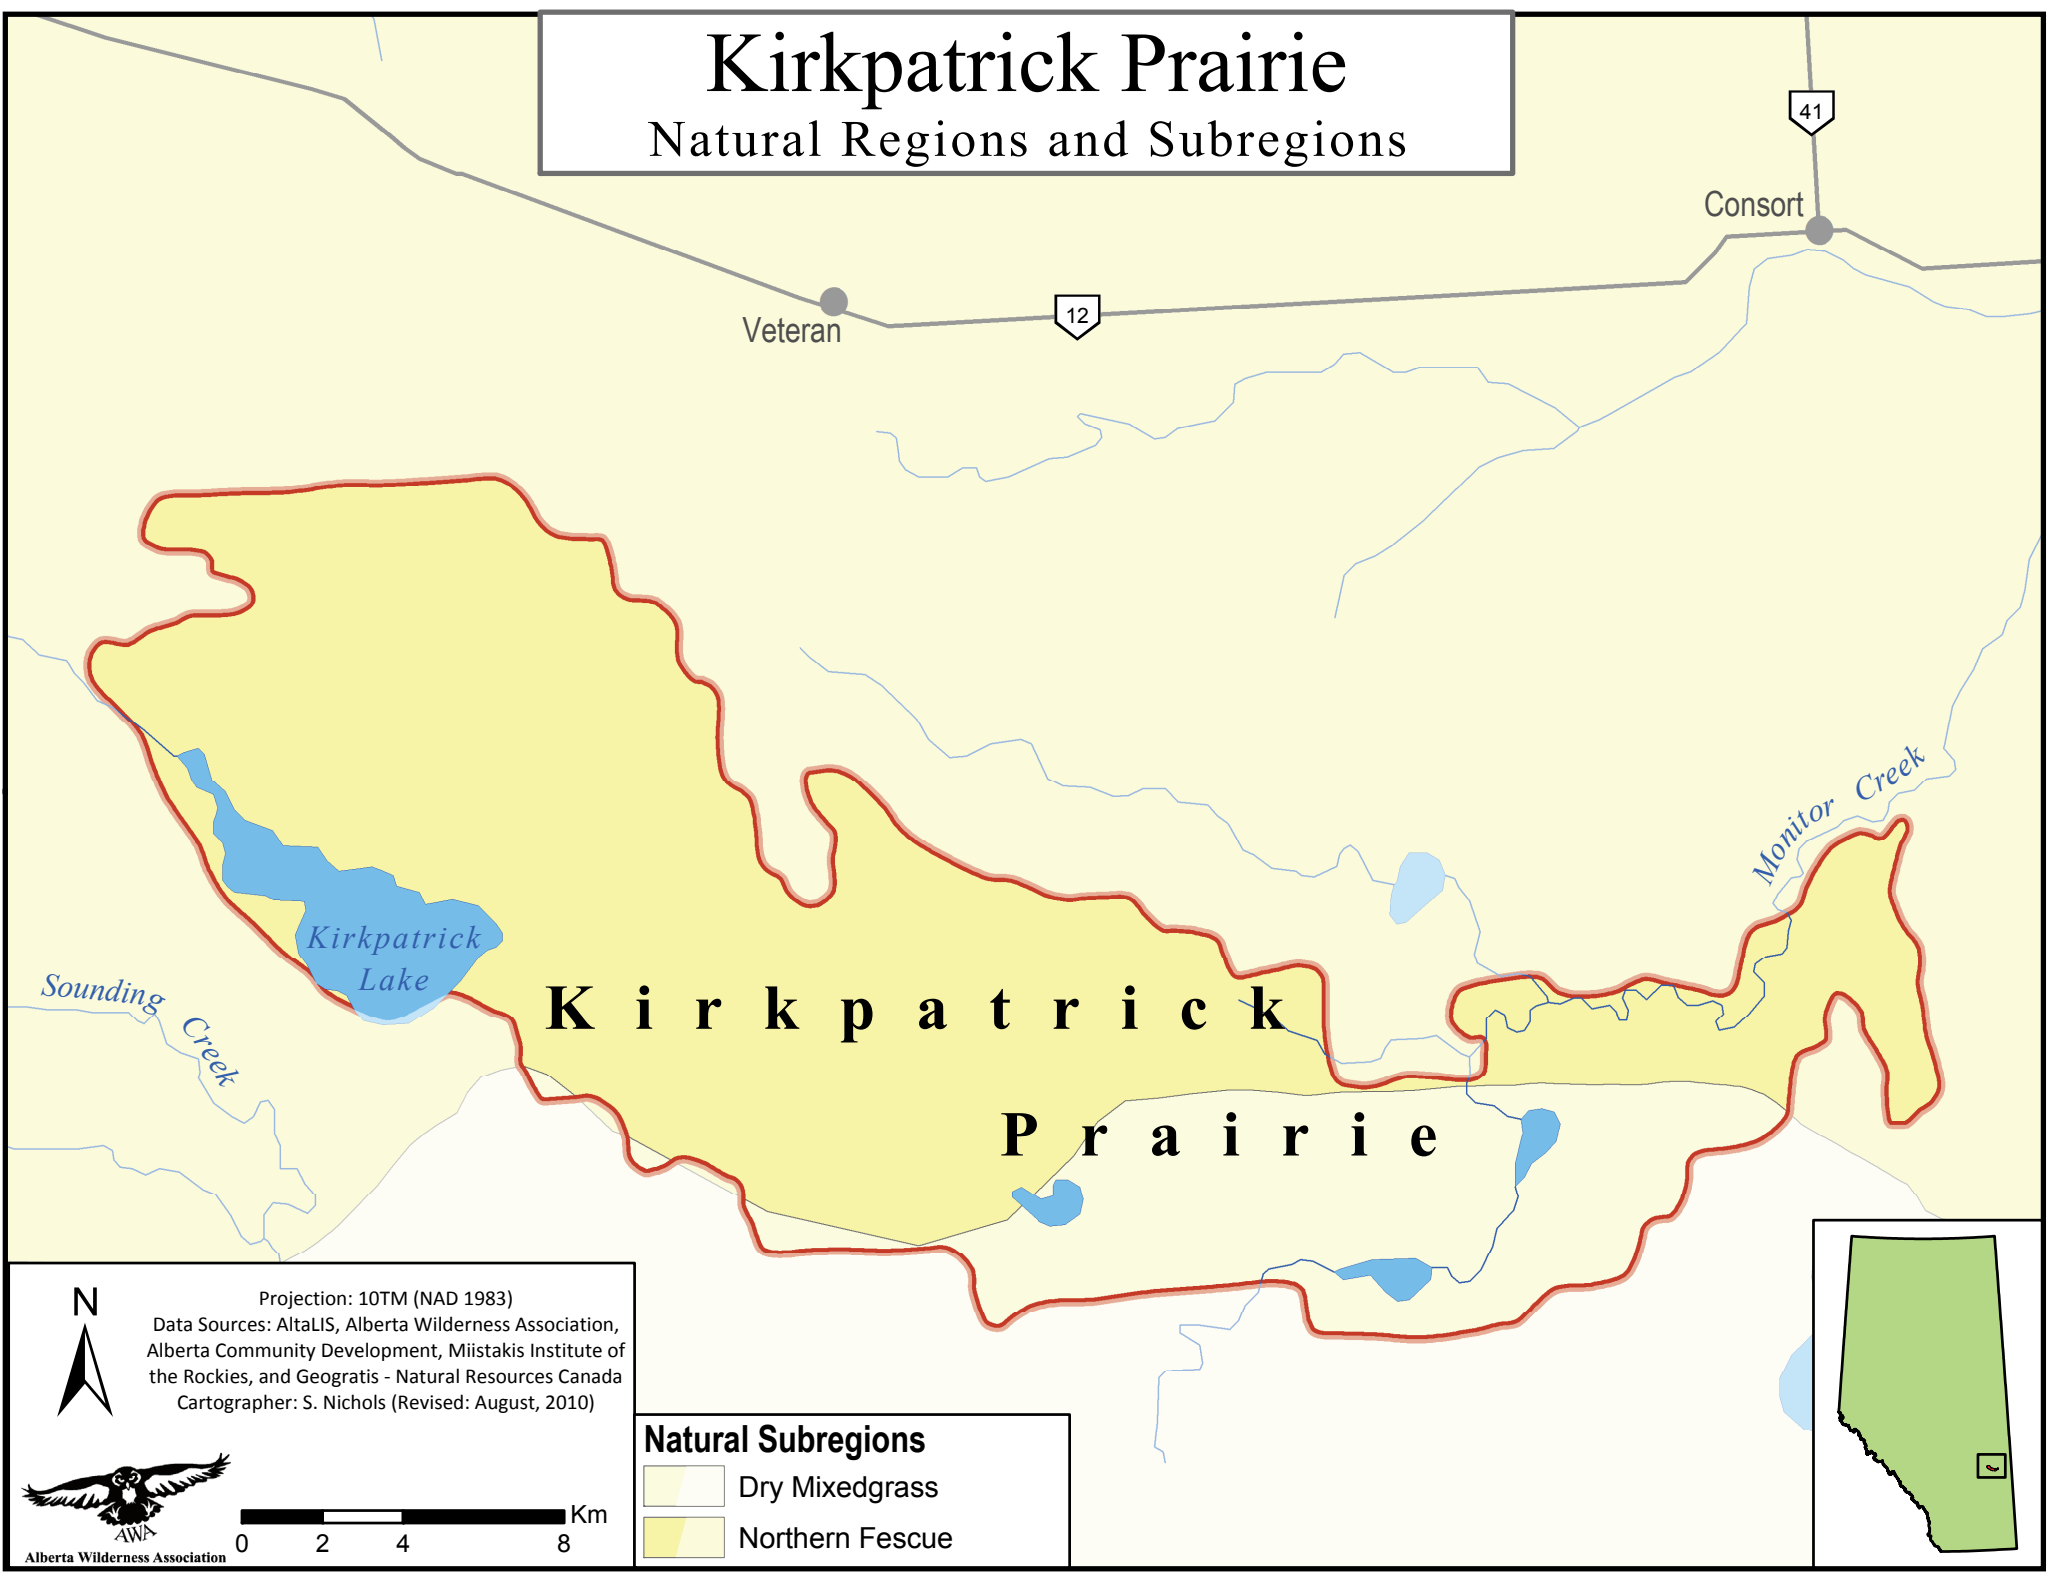

Kirkpatrick Prairie

Natural Regions and Subregions

Veteran

12

Consort

41

Kirkpatrick Lake

Sounding Creek

Monitor Creek

K i r k p a t r i c k
P r a i r i e

N

Projection: 10TM (NAD 1983)

Data Sources: AltaLIS, Alberta Wilderness Association, Alberta Community Development, Miistakis Institute of the Rockies, and Geogratis - Natural Resources Canada
Cartographer: S. Nichols (Revised: August, 2010)

Alberta Wilderness Association

Natural Subregions

-  Dry Mixedgrass
-  Northern Fescue