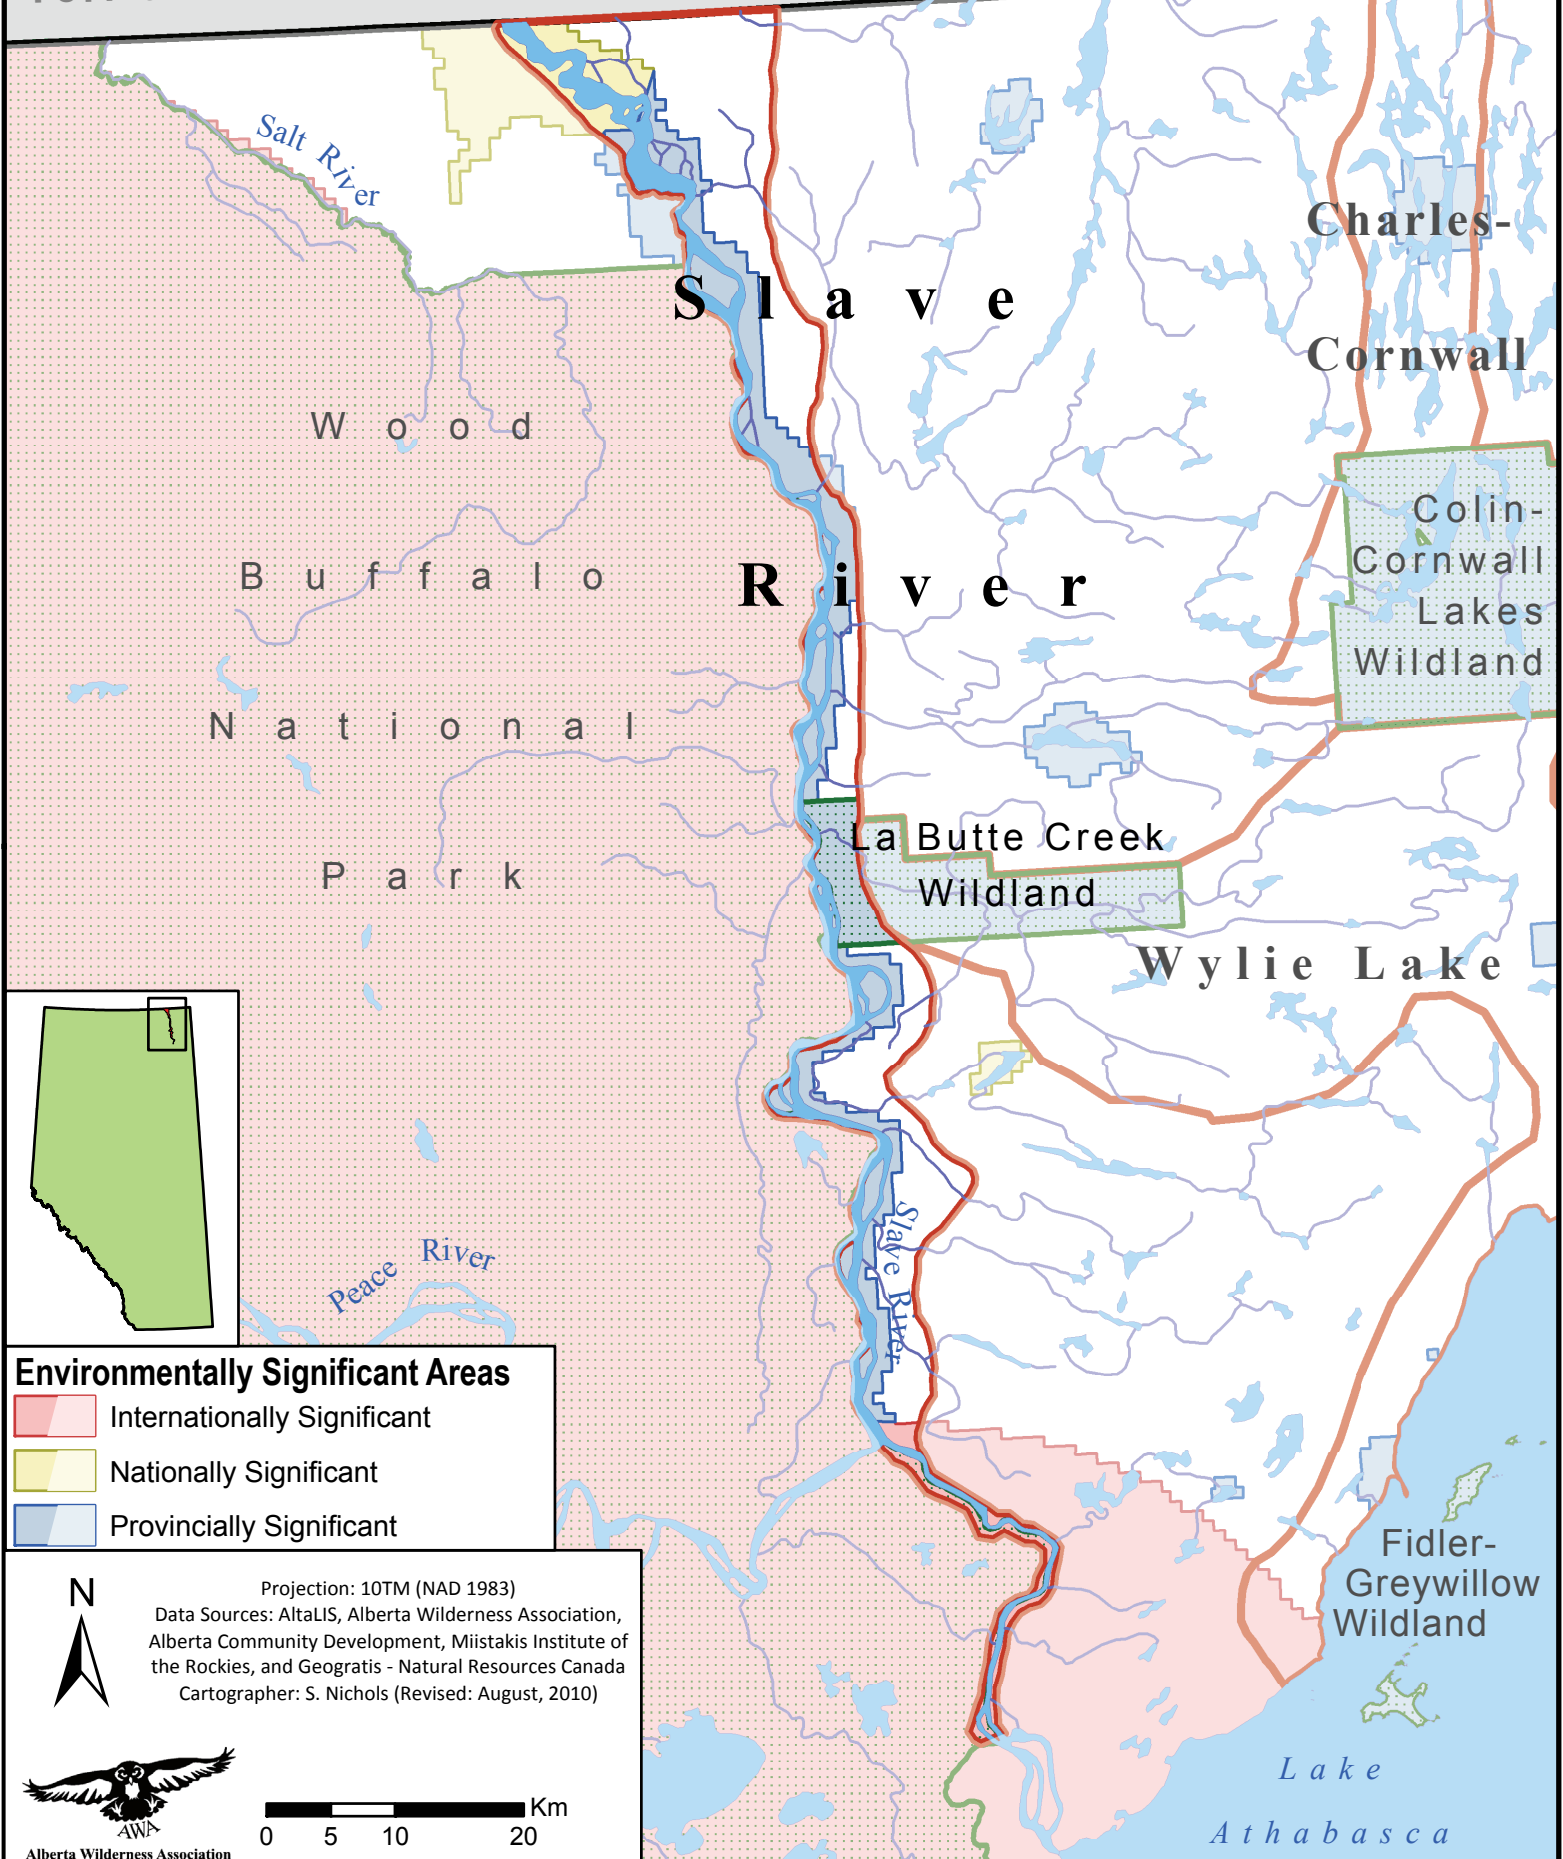

Slave River

Environmentally Significant Areas

Northwest Territories

Environmentally Significant Areas

-  Internationally Significant
-  Nationally Significant
-  Provincially Significant

Projection: 10TM (NAD 1983)
Data Sources: AltaLIS, Alberta Wilderness Association, Alberta Community Development, Miistakis Institute of the Rockies, and Geogratis - Natural Resources Canada
Cartographer: S. Nichols (Revised: August, 2010)

0 5 10 20 Km

Alberta Wilderness Association

Lake Athabasca