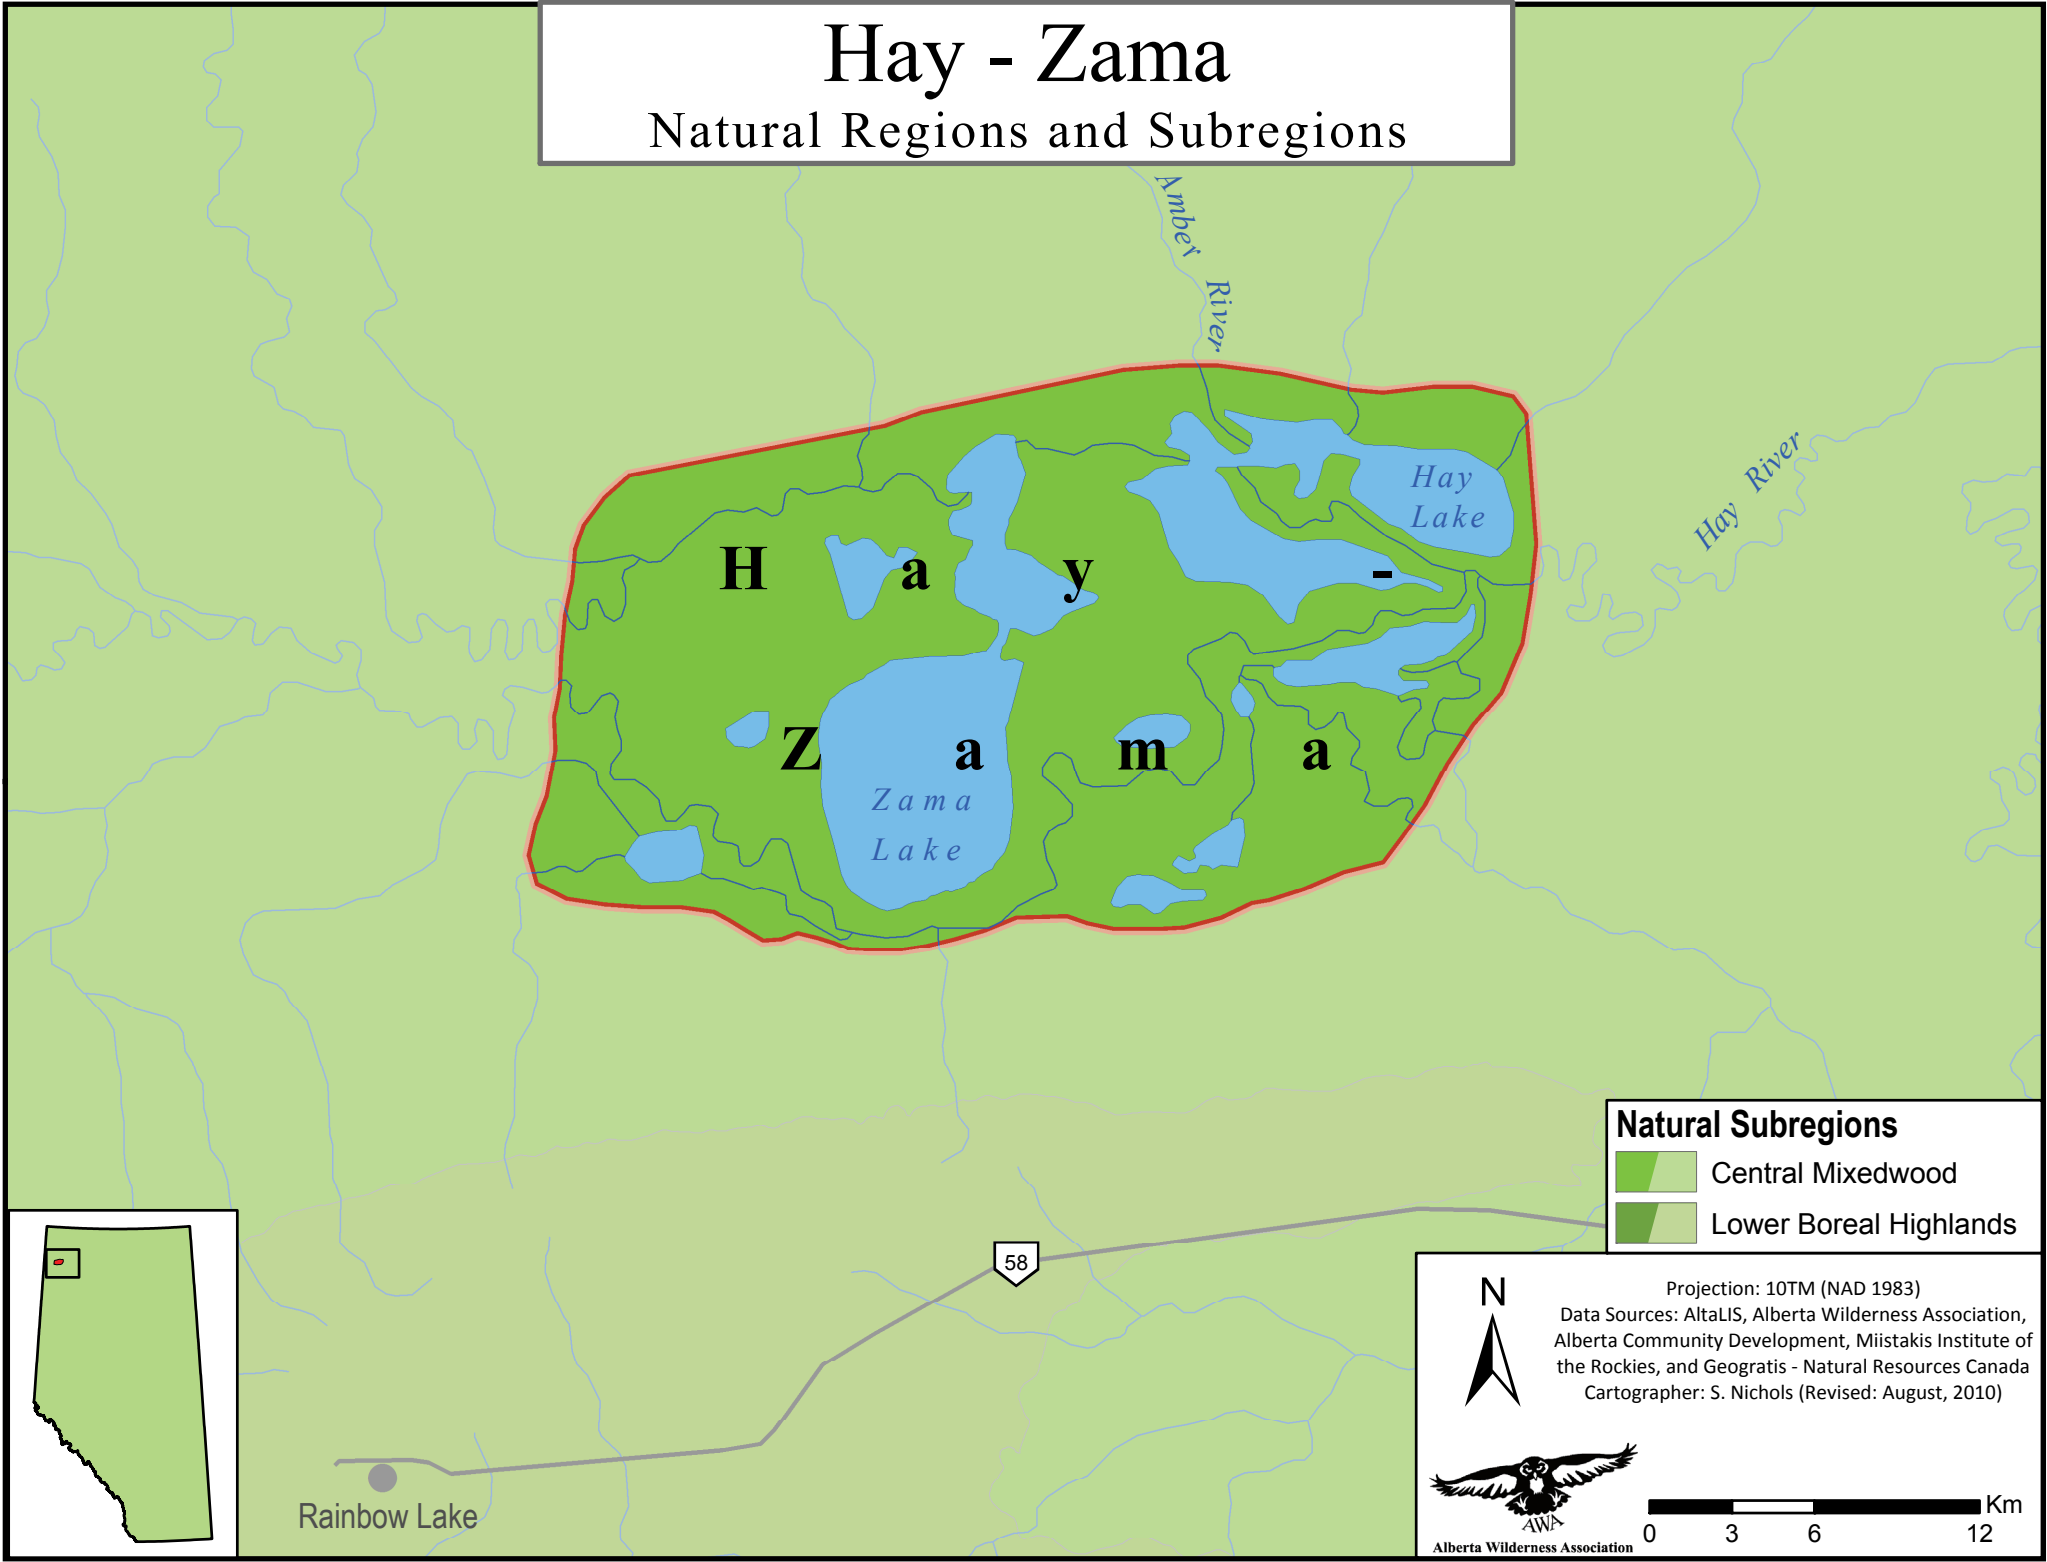

Hay - Zama

Natural Regions and Subregions

Natural Subregions

- Central Mixedwood
- Lower Boreal Highlands

Projection: 10TM (NAD 1983)
Data Sources: AltaLIS, Alberta Wilderness Association, Alberta Community Development, Miistakis Institute of the Rockies, and Geogratis - Natural Resources Canada
Cartographer: S. Nichols (Revised: August, 2010)

0 3 6 12 Km