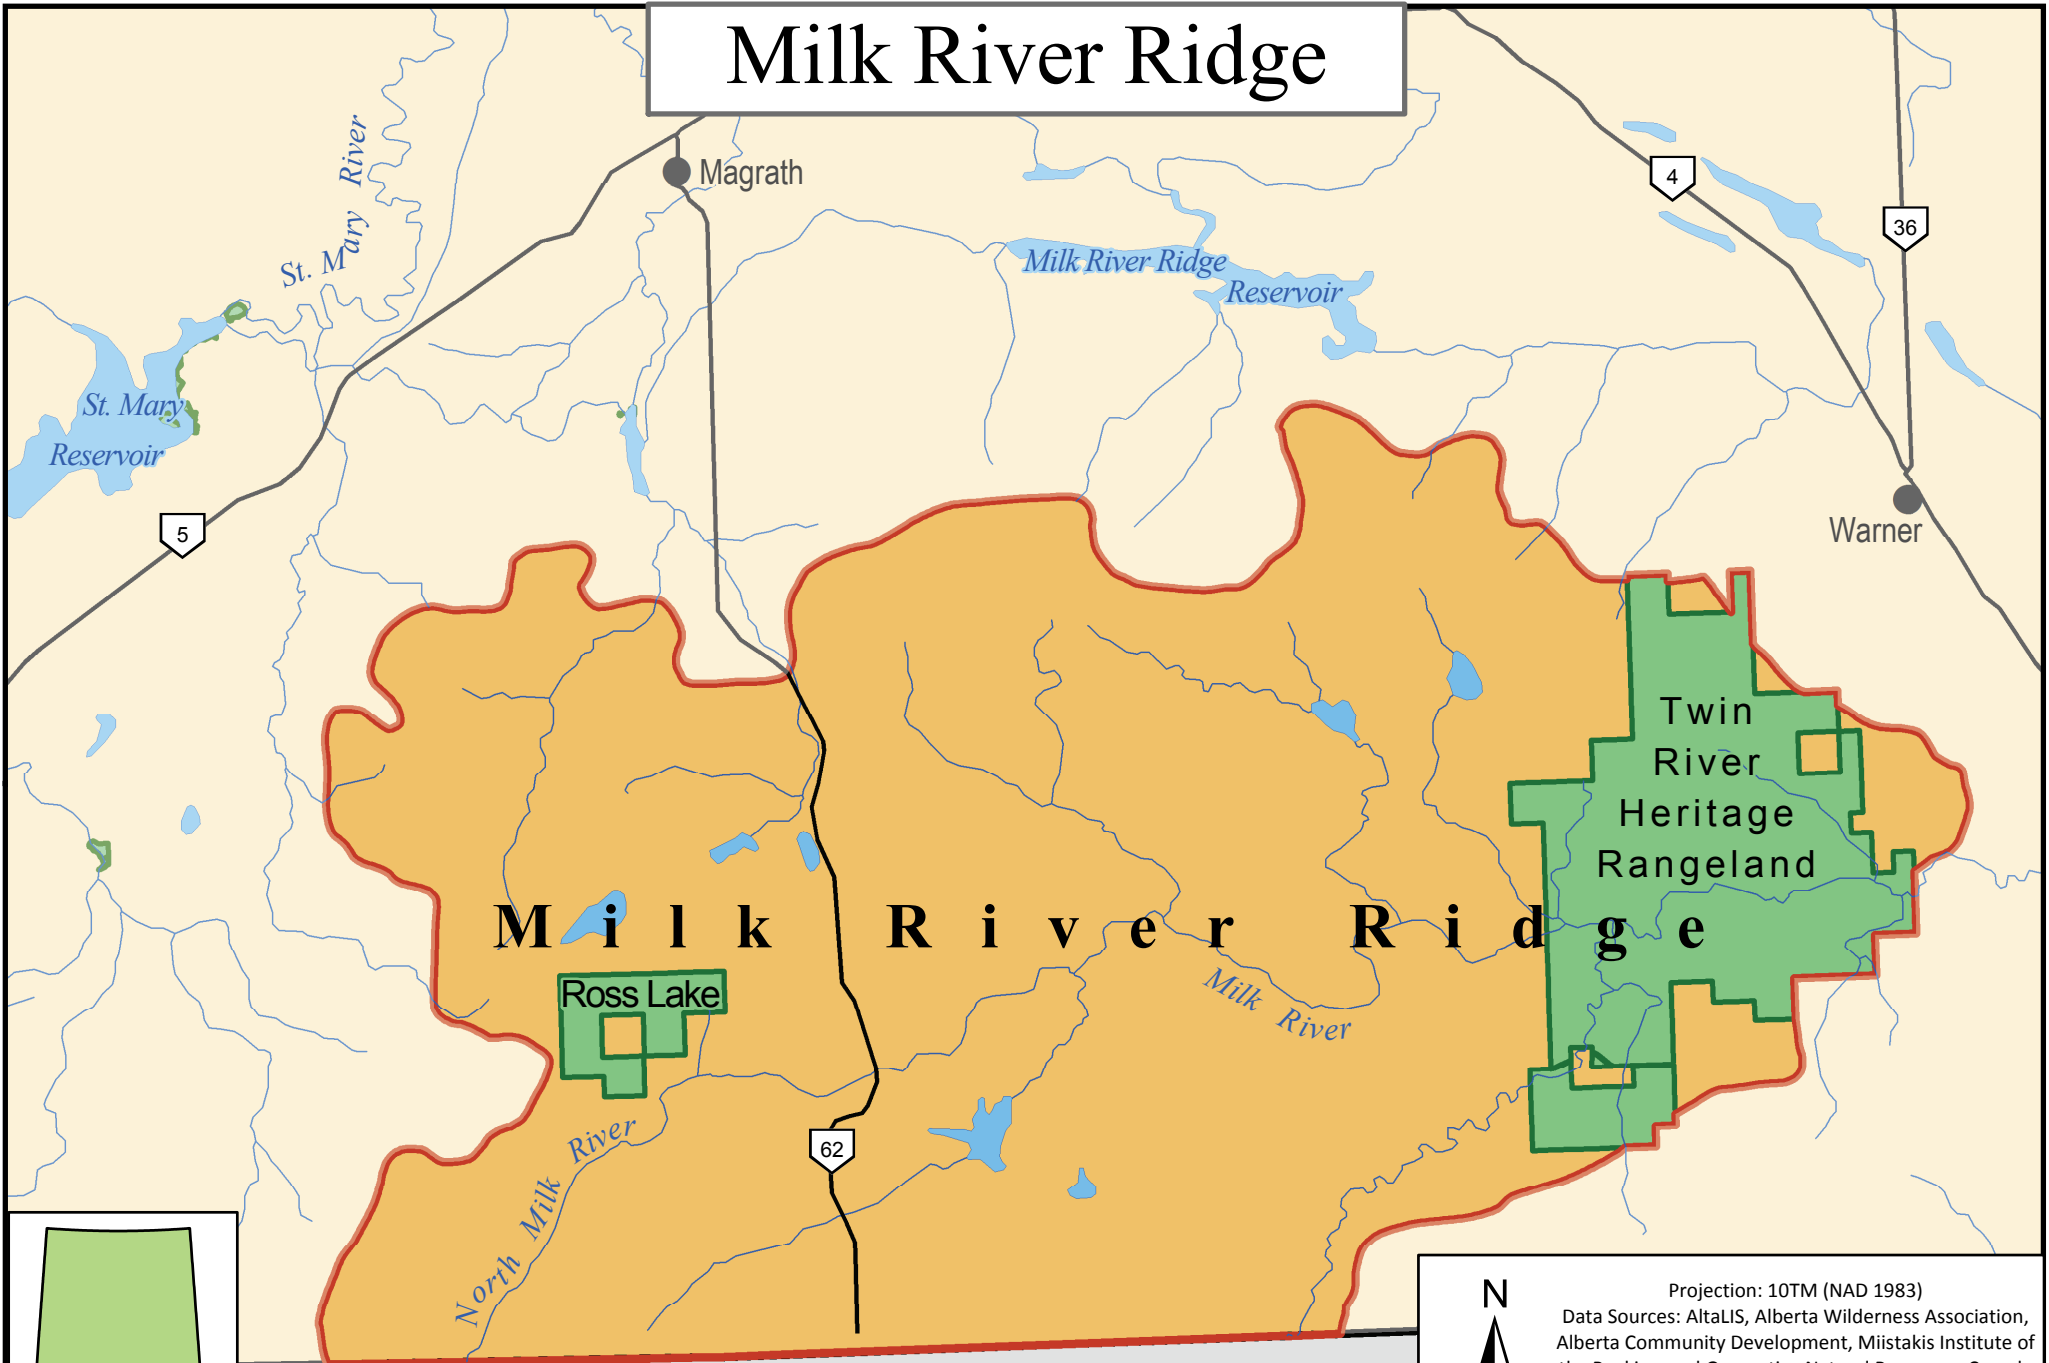

Milk River Ridge

M o n t a n a

Projection: 10TM (NAD 1983)
Data Sources: AltaLIS, Alberta Wilderness Association, Alberta Community Development, Miistakis Institute of the Rockies, and Geogratis - Natural Resources Canada
Cartographer: S. Nichols (Revised: August, 2010)