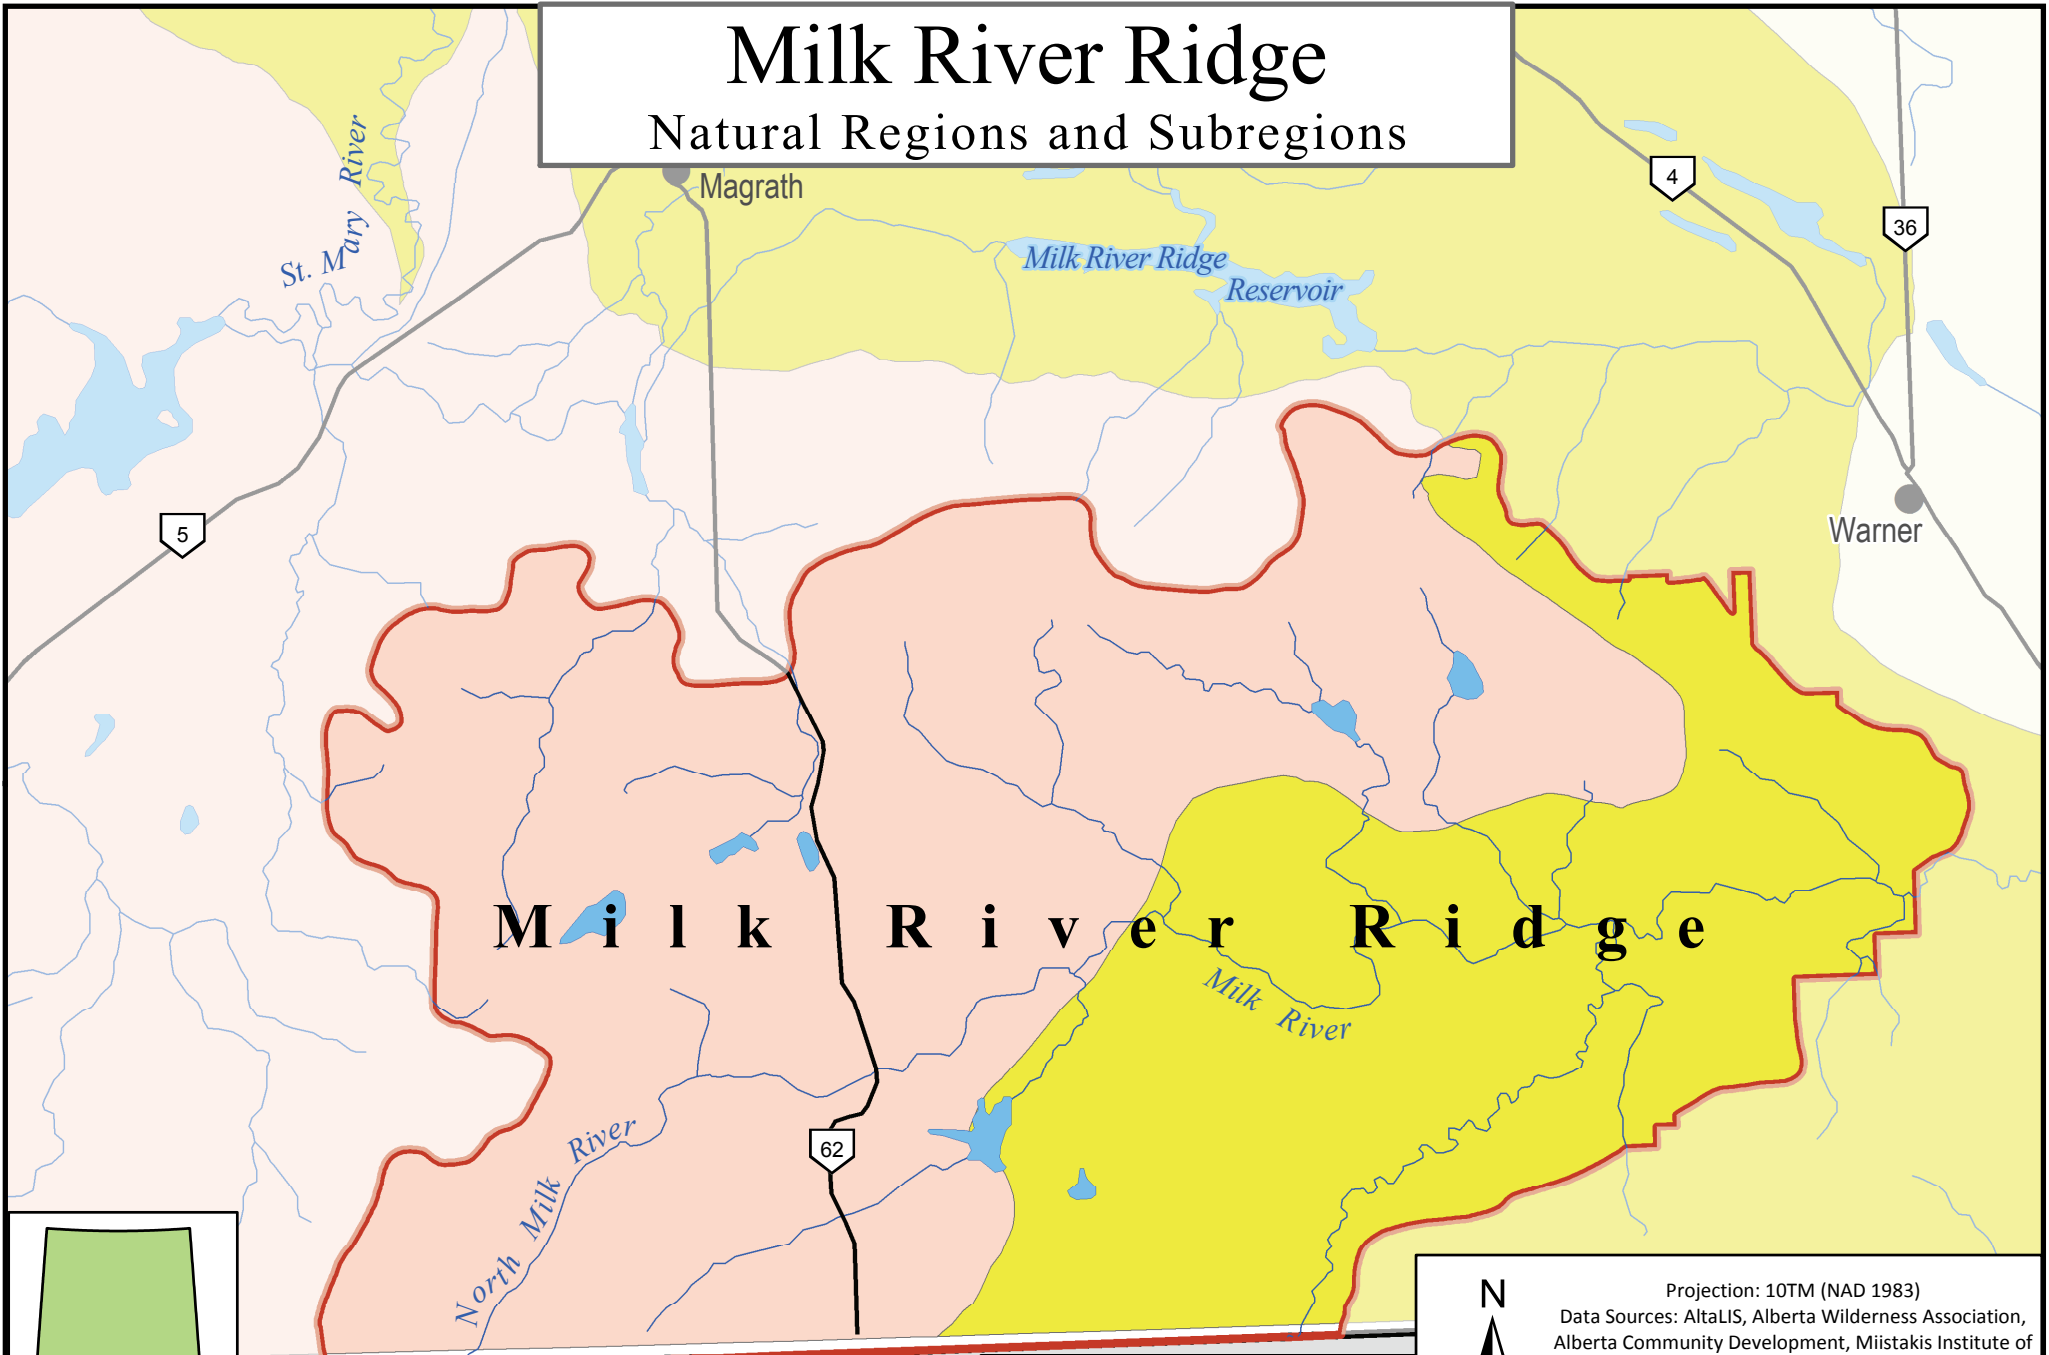

Milk River Ridge

Natural Regions and Subregions

M o n t a n a

Natural Subregions

-  Dry Mixedgrass
-  Foothills Fescue
-  Mixedgrass

Projection: 10TM (NAD 1983)
Data Sources: AltaLIS, Alberta Wilderness Association,
Alberta Community Development, Miistakis Institute of
the Rockies, and Geogratis - Natural Resources Canada
Cartographer: S. Nichols (Revised: August, 2010)