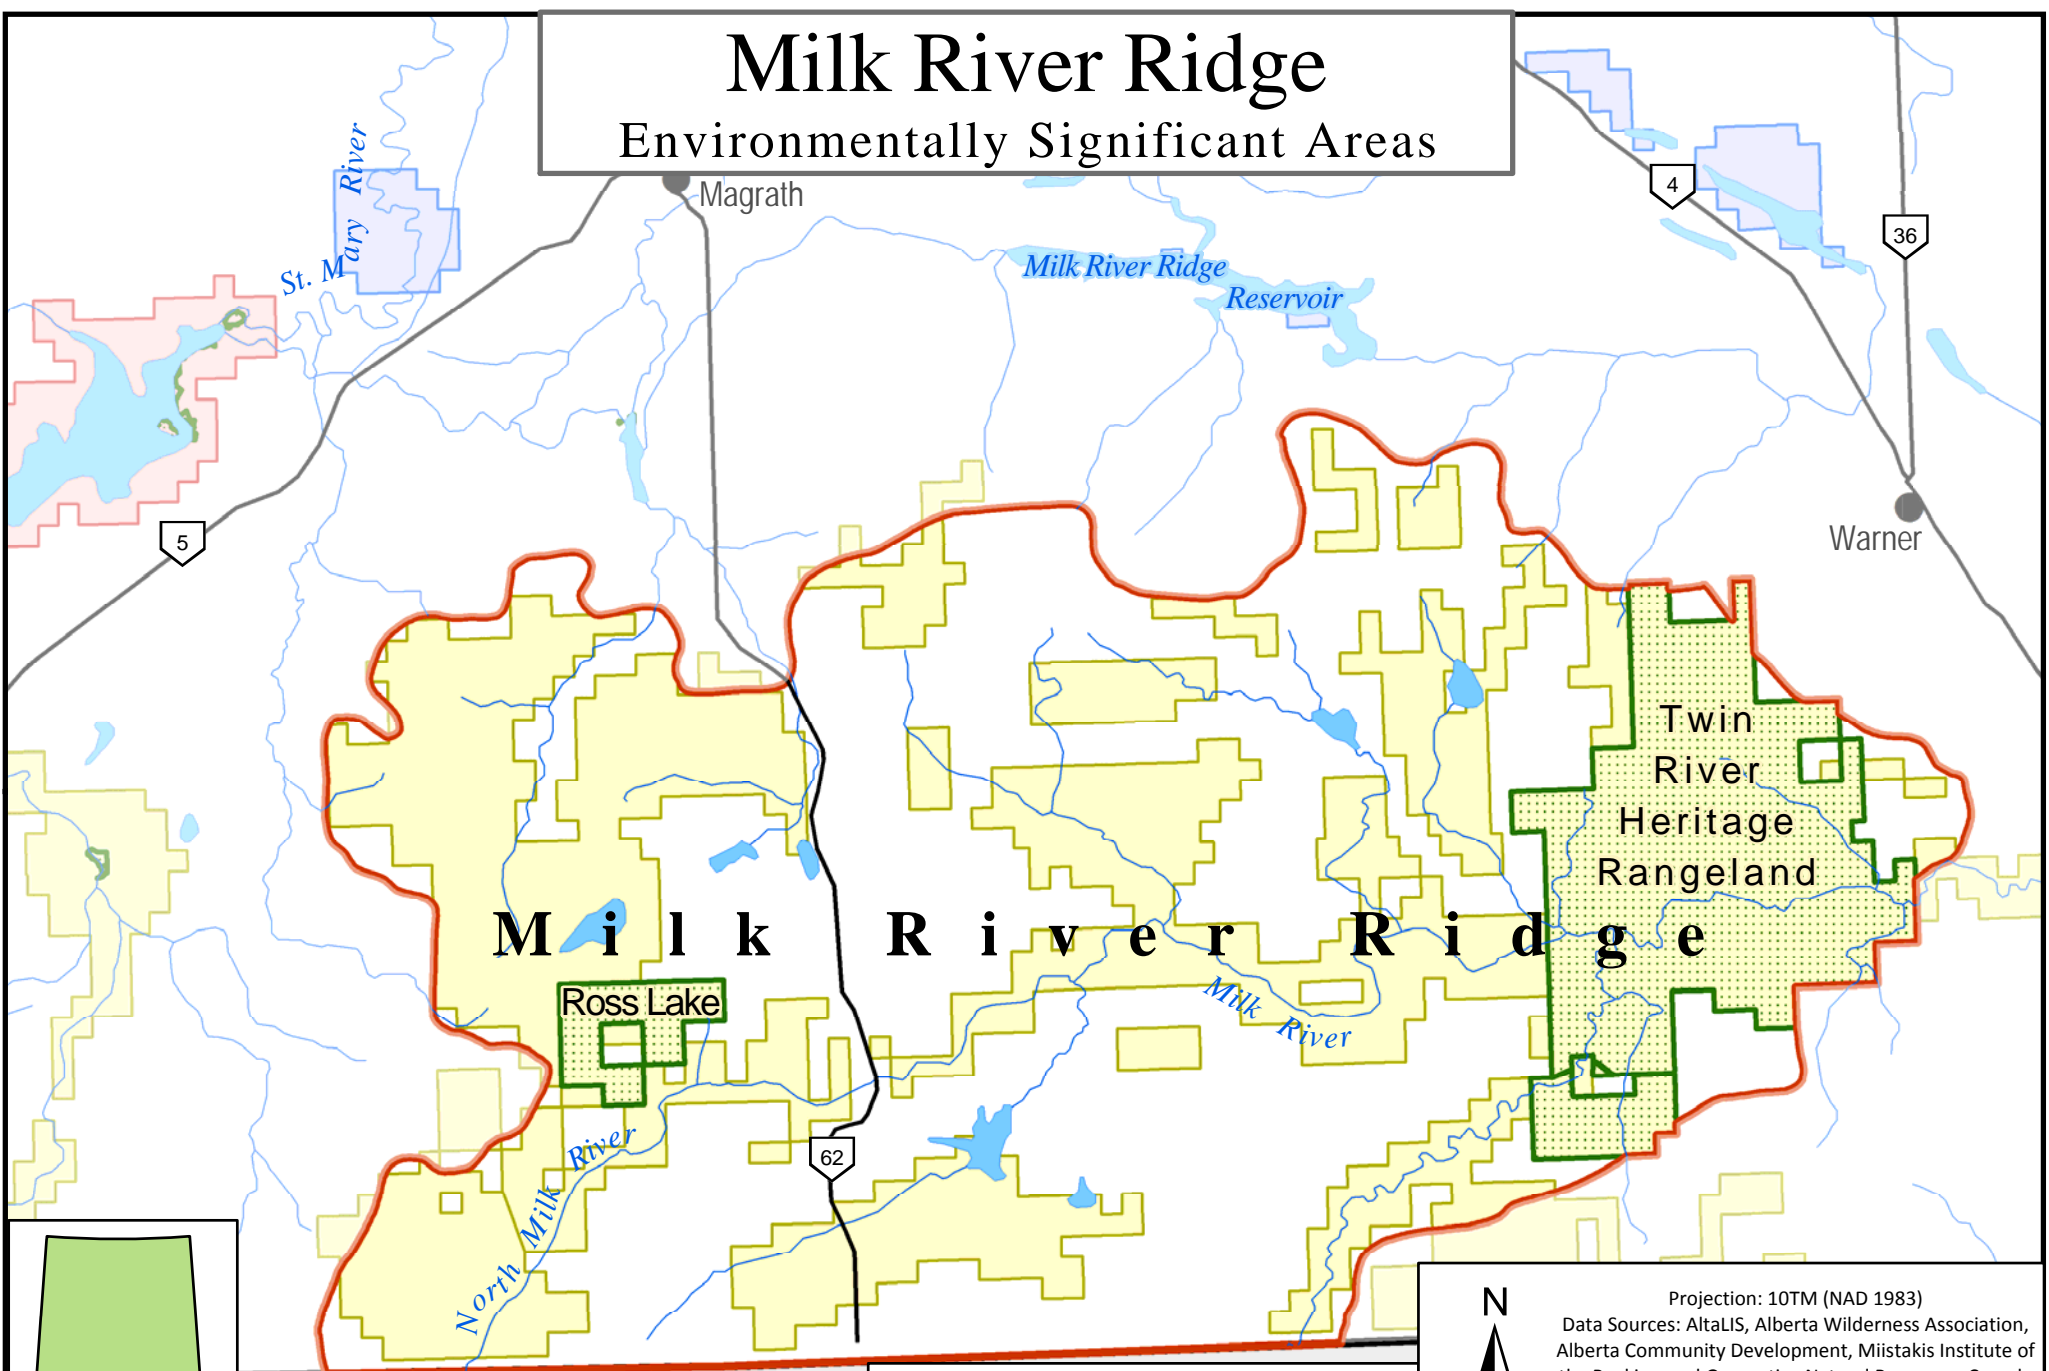

Milk River Ridge

Environmentally Significant Areas

M o n t a n a

Environmentally Significant Areas

- Internationally Significant
- Nationally Significant
- Provincially Significant

Projection: 10TM (NAD 1983)
 Data Sources: AltaLIS, Alberta Wilderness Association, Alberta Community Development, Miistakis Institute of the Rockies, and Geogratis - Natural Resources Canada
 Cartographer: S. Nichols (Revised: August, 2010)