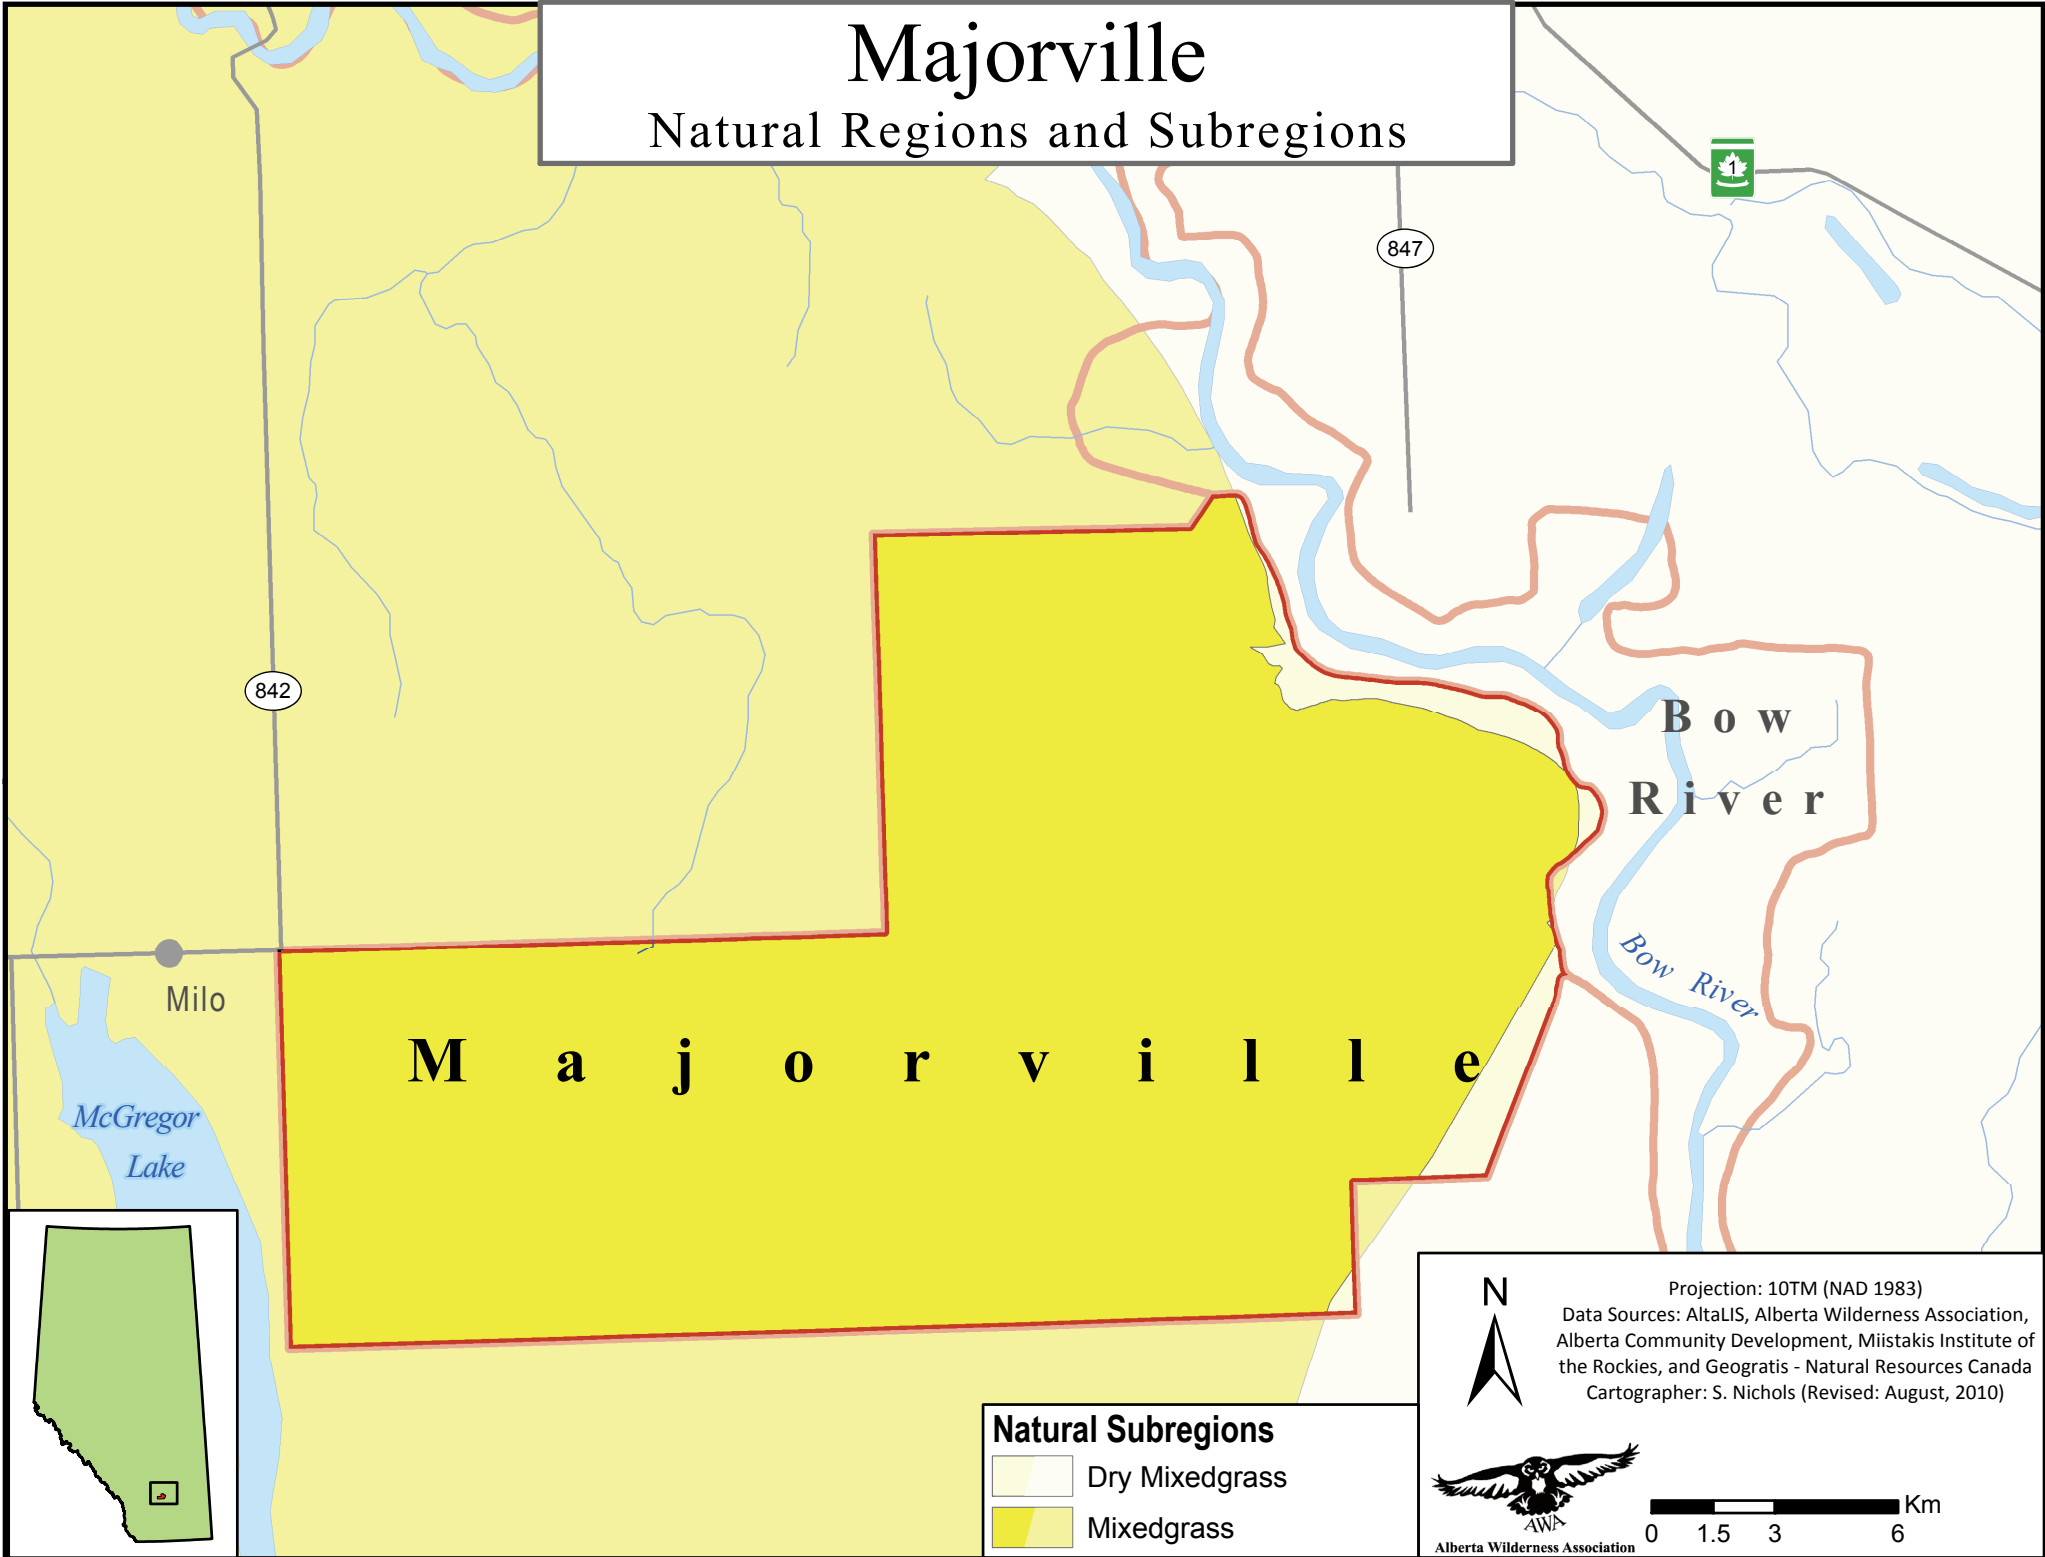

Majorville

Natural Regions and Subregions

847

842

Milo

McGregor Lake

Bow River

Bow River

M a j o r v i l l e

0 1.5 3 6 Km