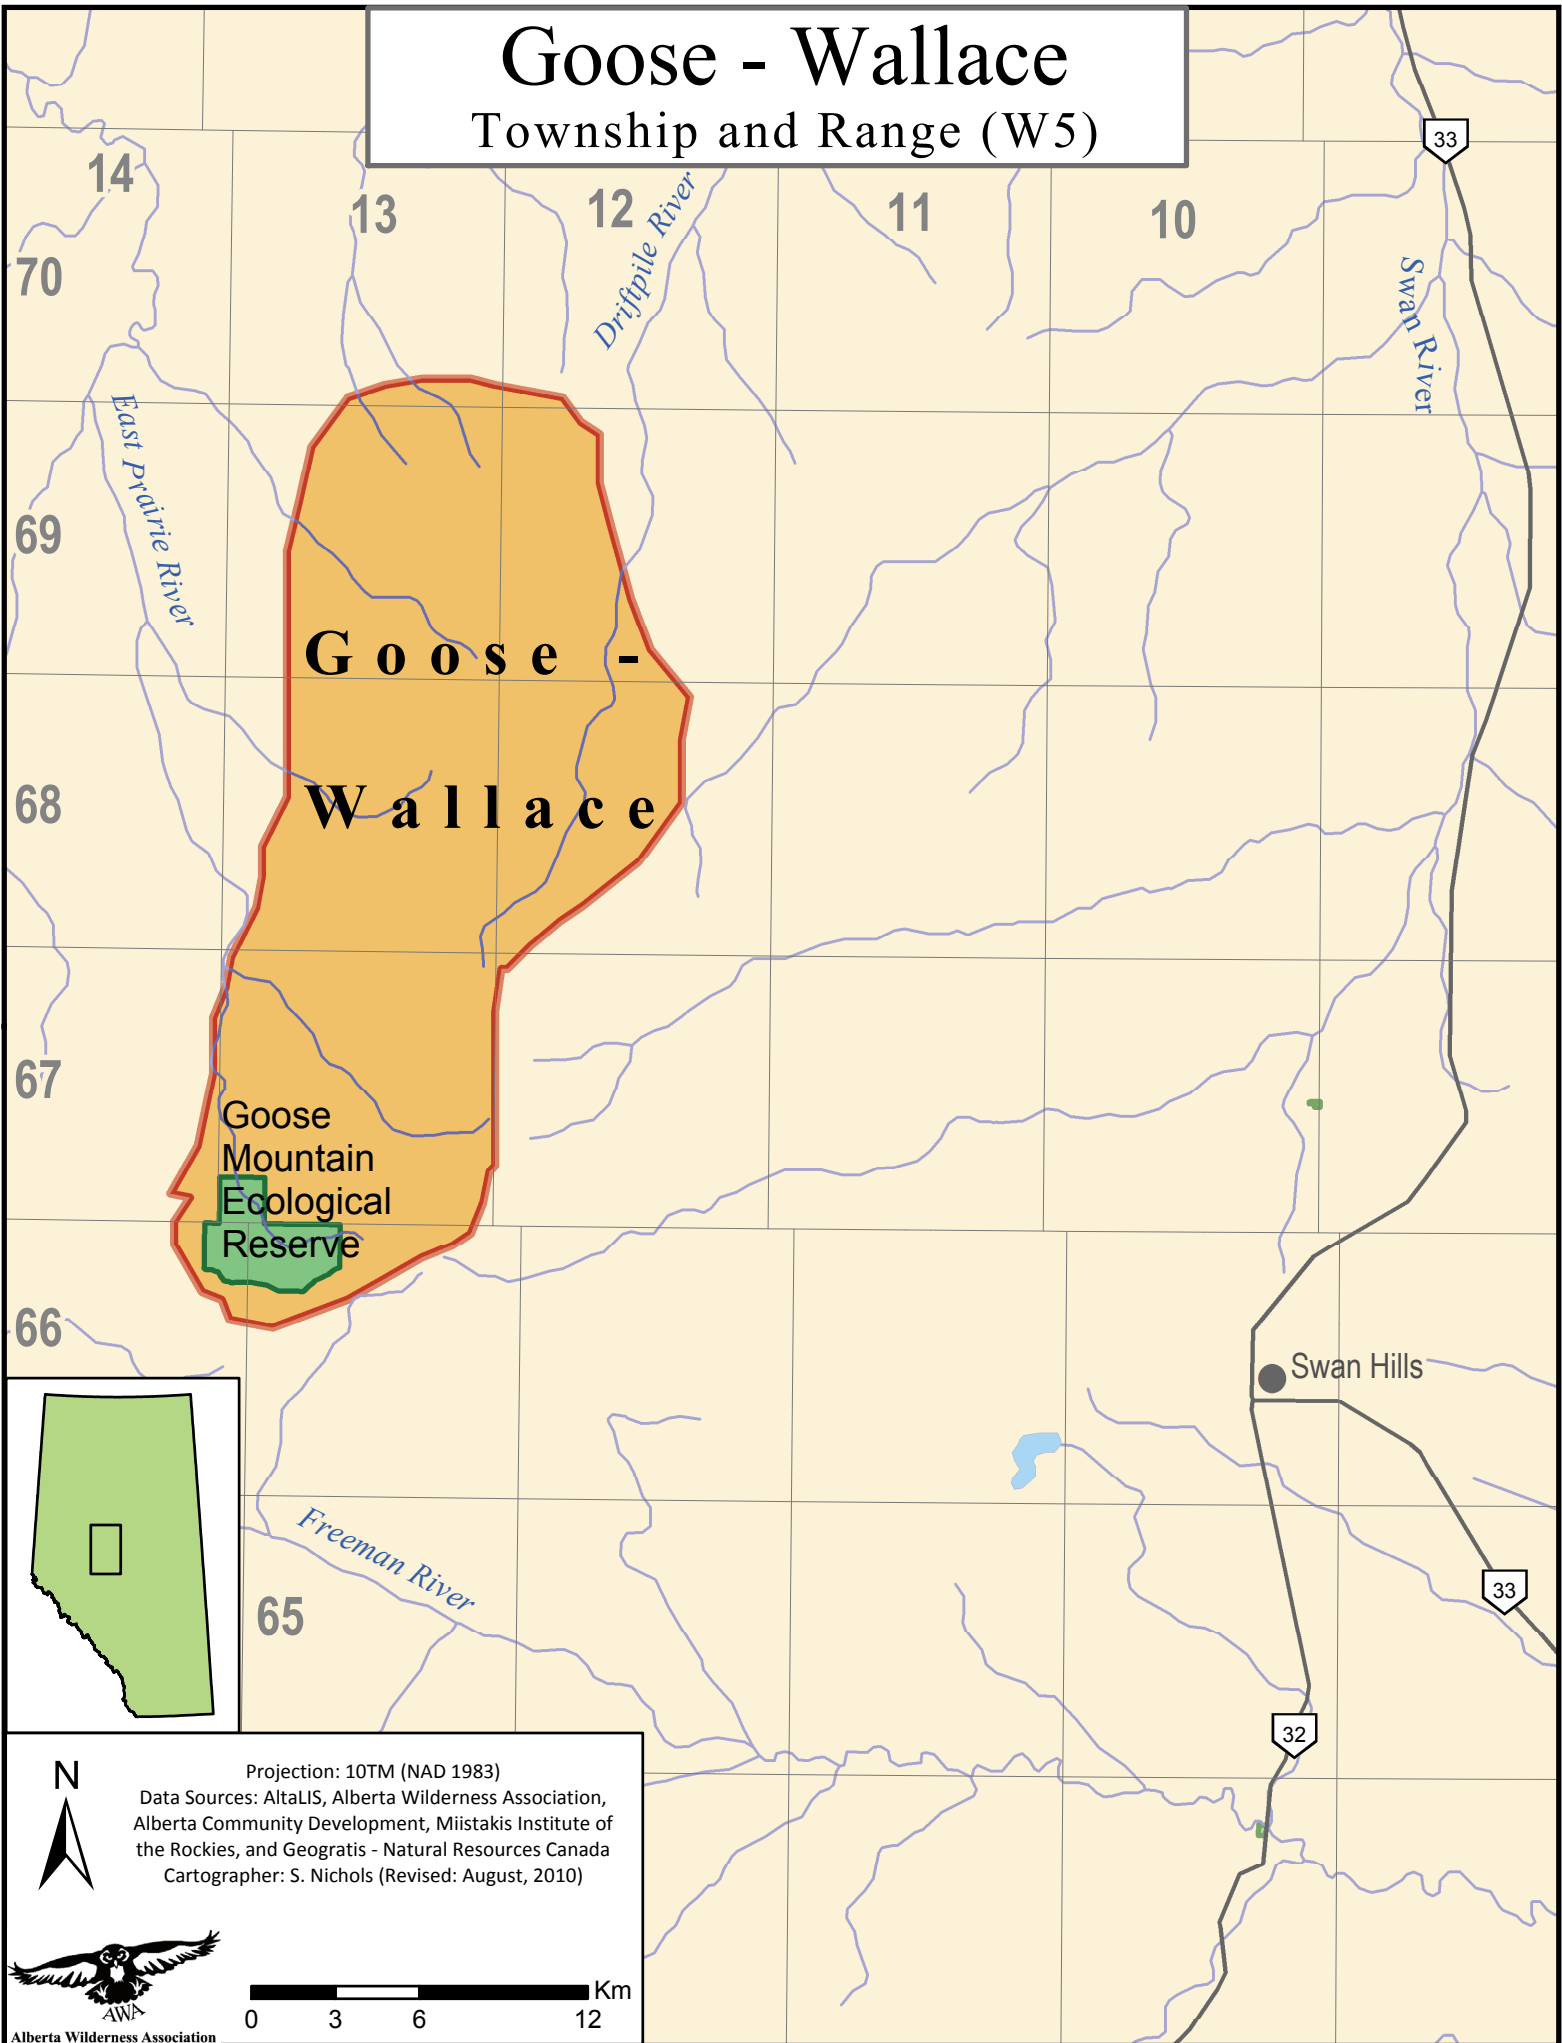

Goose - Wallace

Township and Range (W5)

Projection: 10TM (NAD 1983)
Data Sources: AltaLIS, Alberta Wilderness Association, Alberta Community Development, Miistakis Institute of the Rockies, and Geogratis - Natural Resources Canada
Cartographer: S. Nichols (Revised: August, 2010)