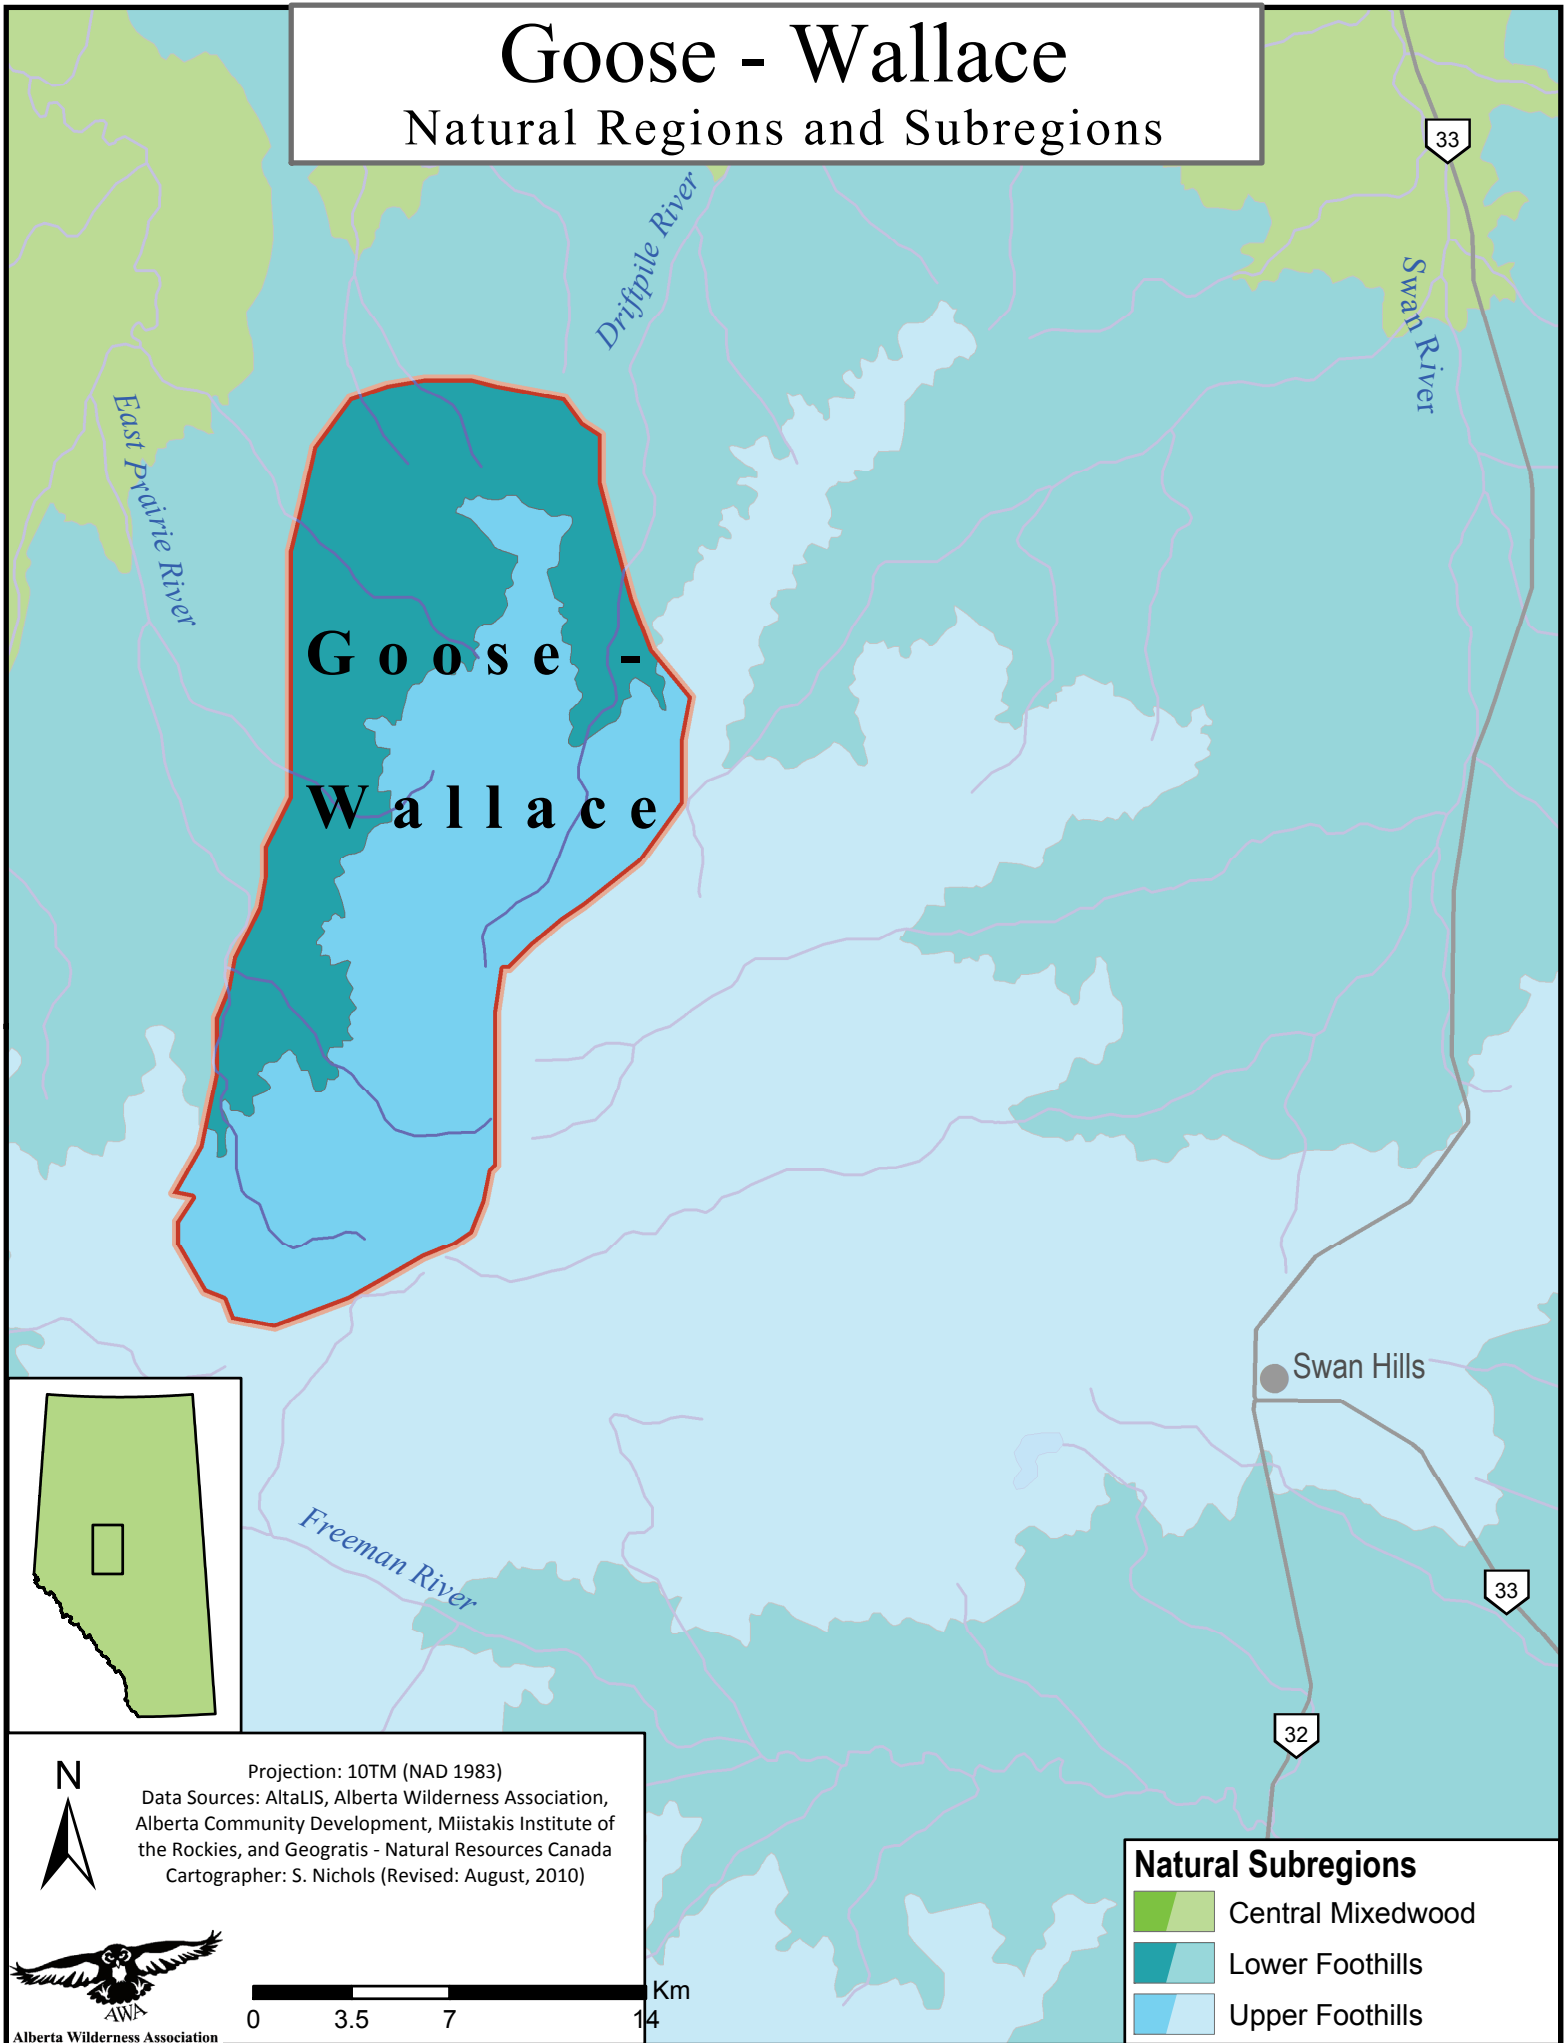

Goose - Wallace

Natural Regions and Subregions

Projection: 10TM (NAD 1983)
Data Sources: AltaLIS, Alberta Wilderness Association,
Alberta Community Development, Miistakis Institute of
the Rockies, and Geogratis - Natural Resources Canada
Cartographer: S. Nichols (Revised: August, 2010)

Natural Subregions

-  Central Mixedwood
-  Lower Foothills
-  Upper Foothills