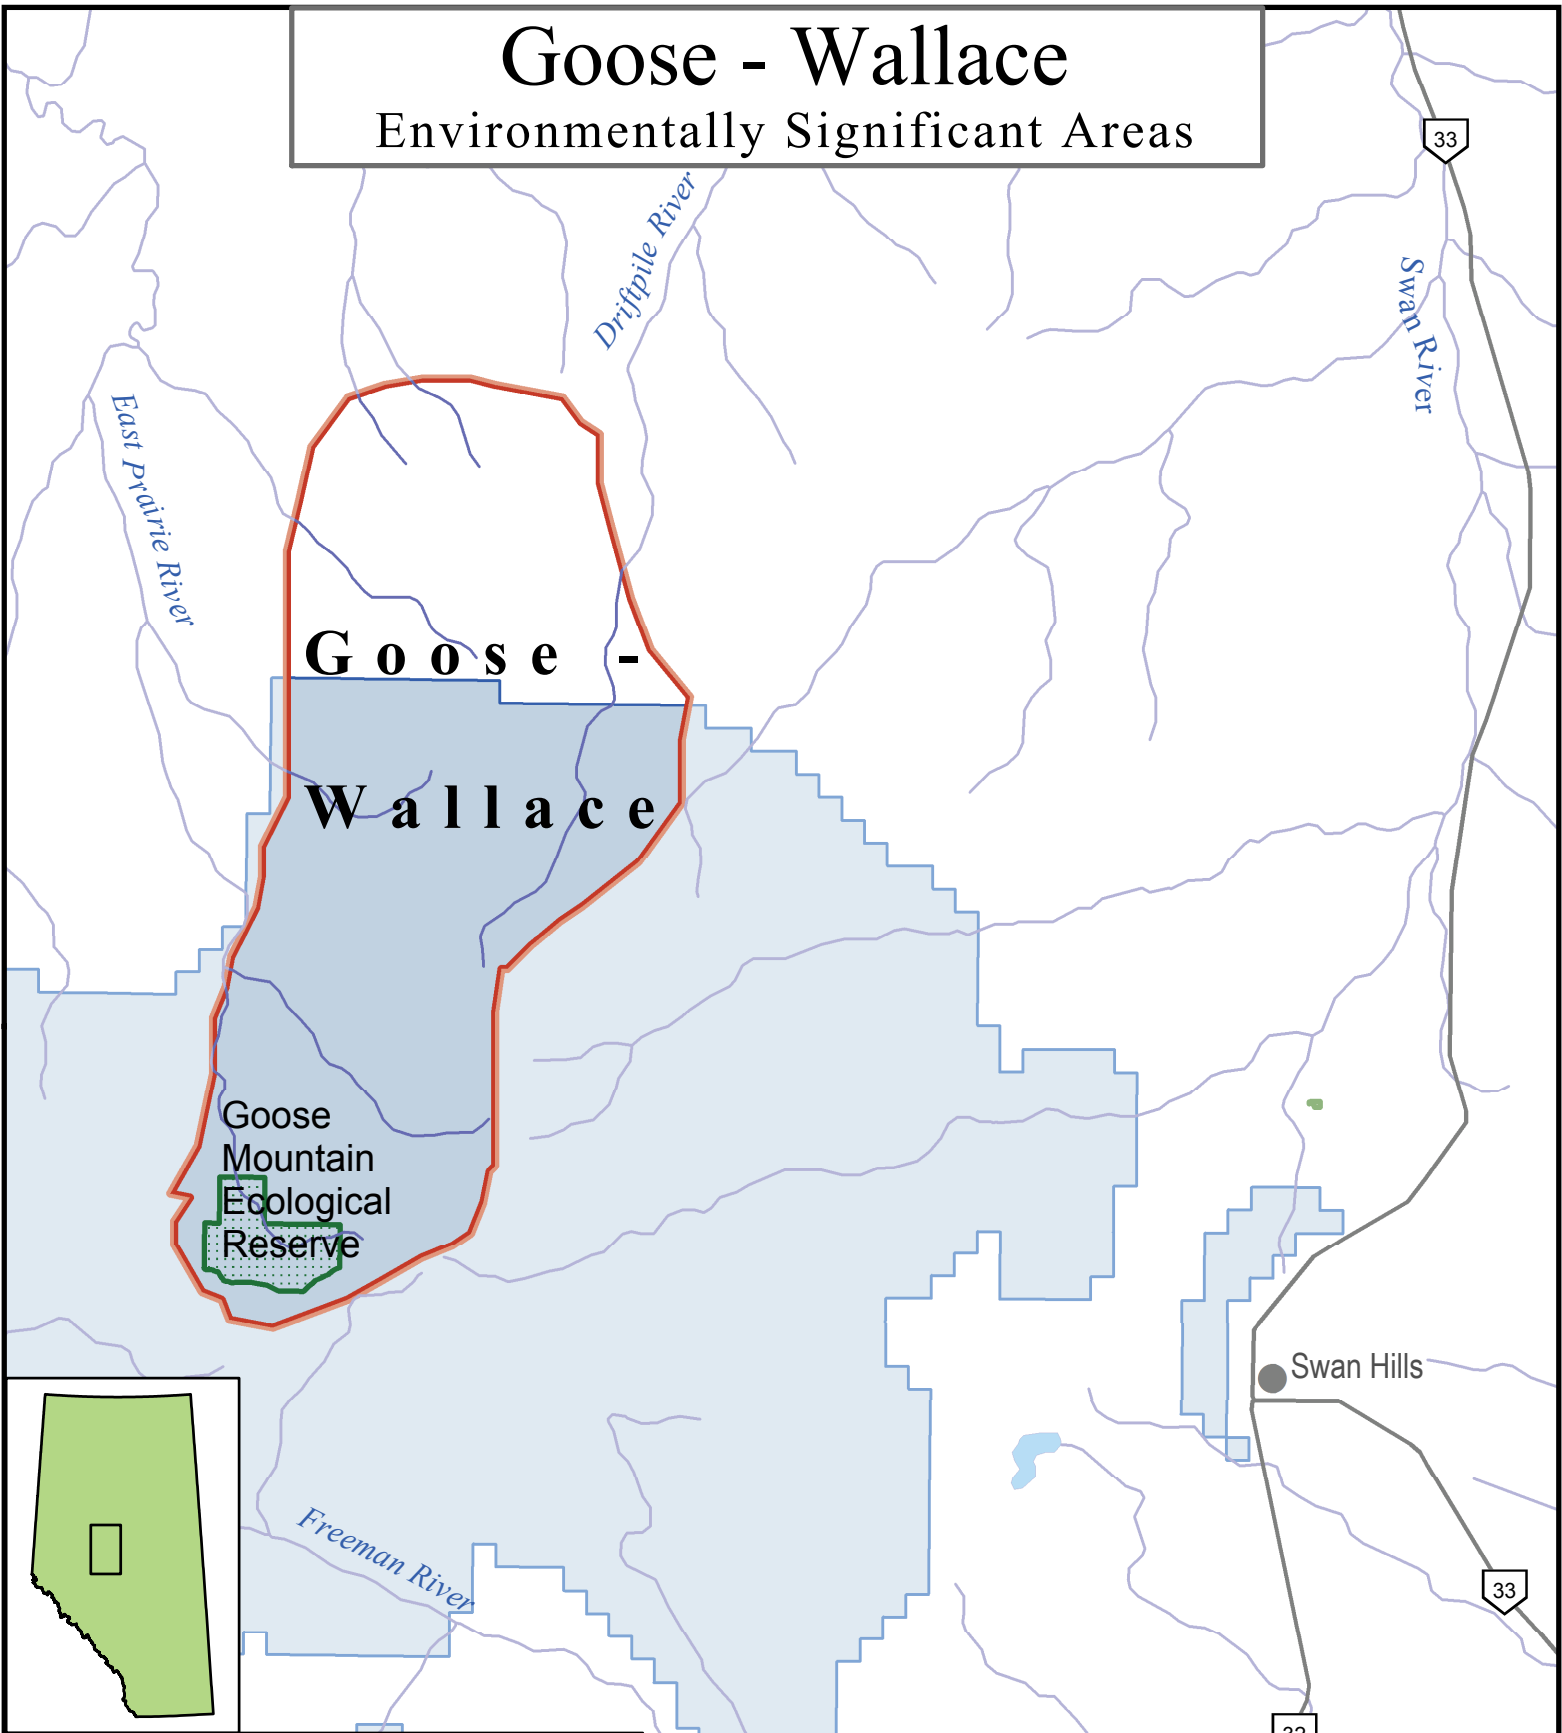

# Goose - Wallace

## Environmentally Significant Areas

Projection: 10TM (NAD 1983)  
Data Sources: AltaLIS, Alberta Wilderness Association, Alberta Community Development, Miistakis Institute of the Rockies, and Geogratis - Natural Resources Canada  
Cartographer: S. Nichols (Revised: August, 2010)

### Environmentally Significant Areas

- Internationally Significant
- Nationally Significant
- Provincially Significant