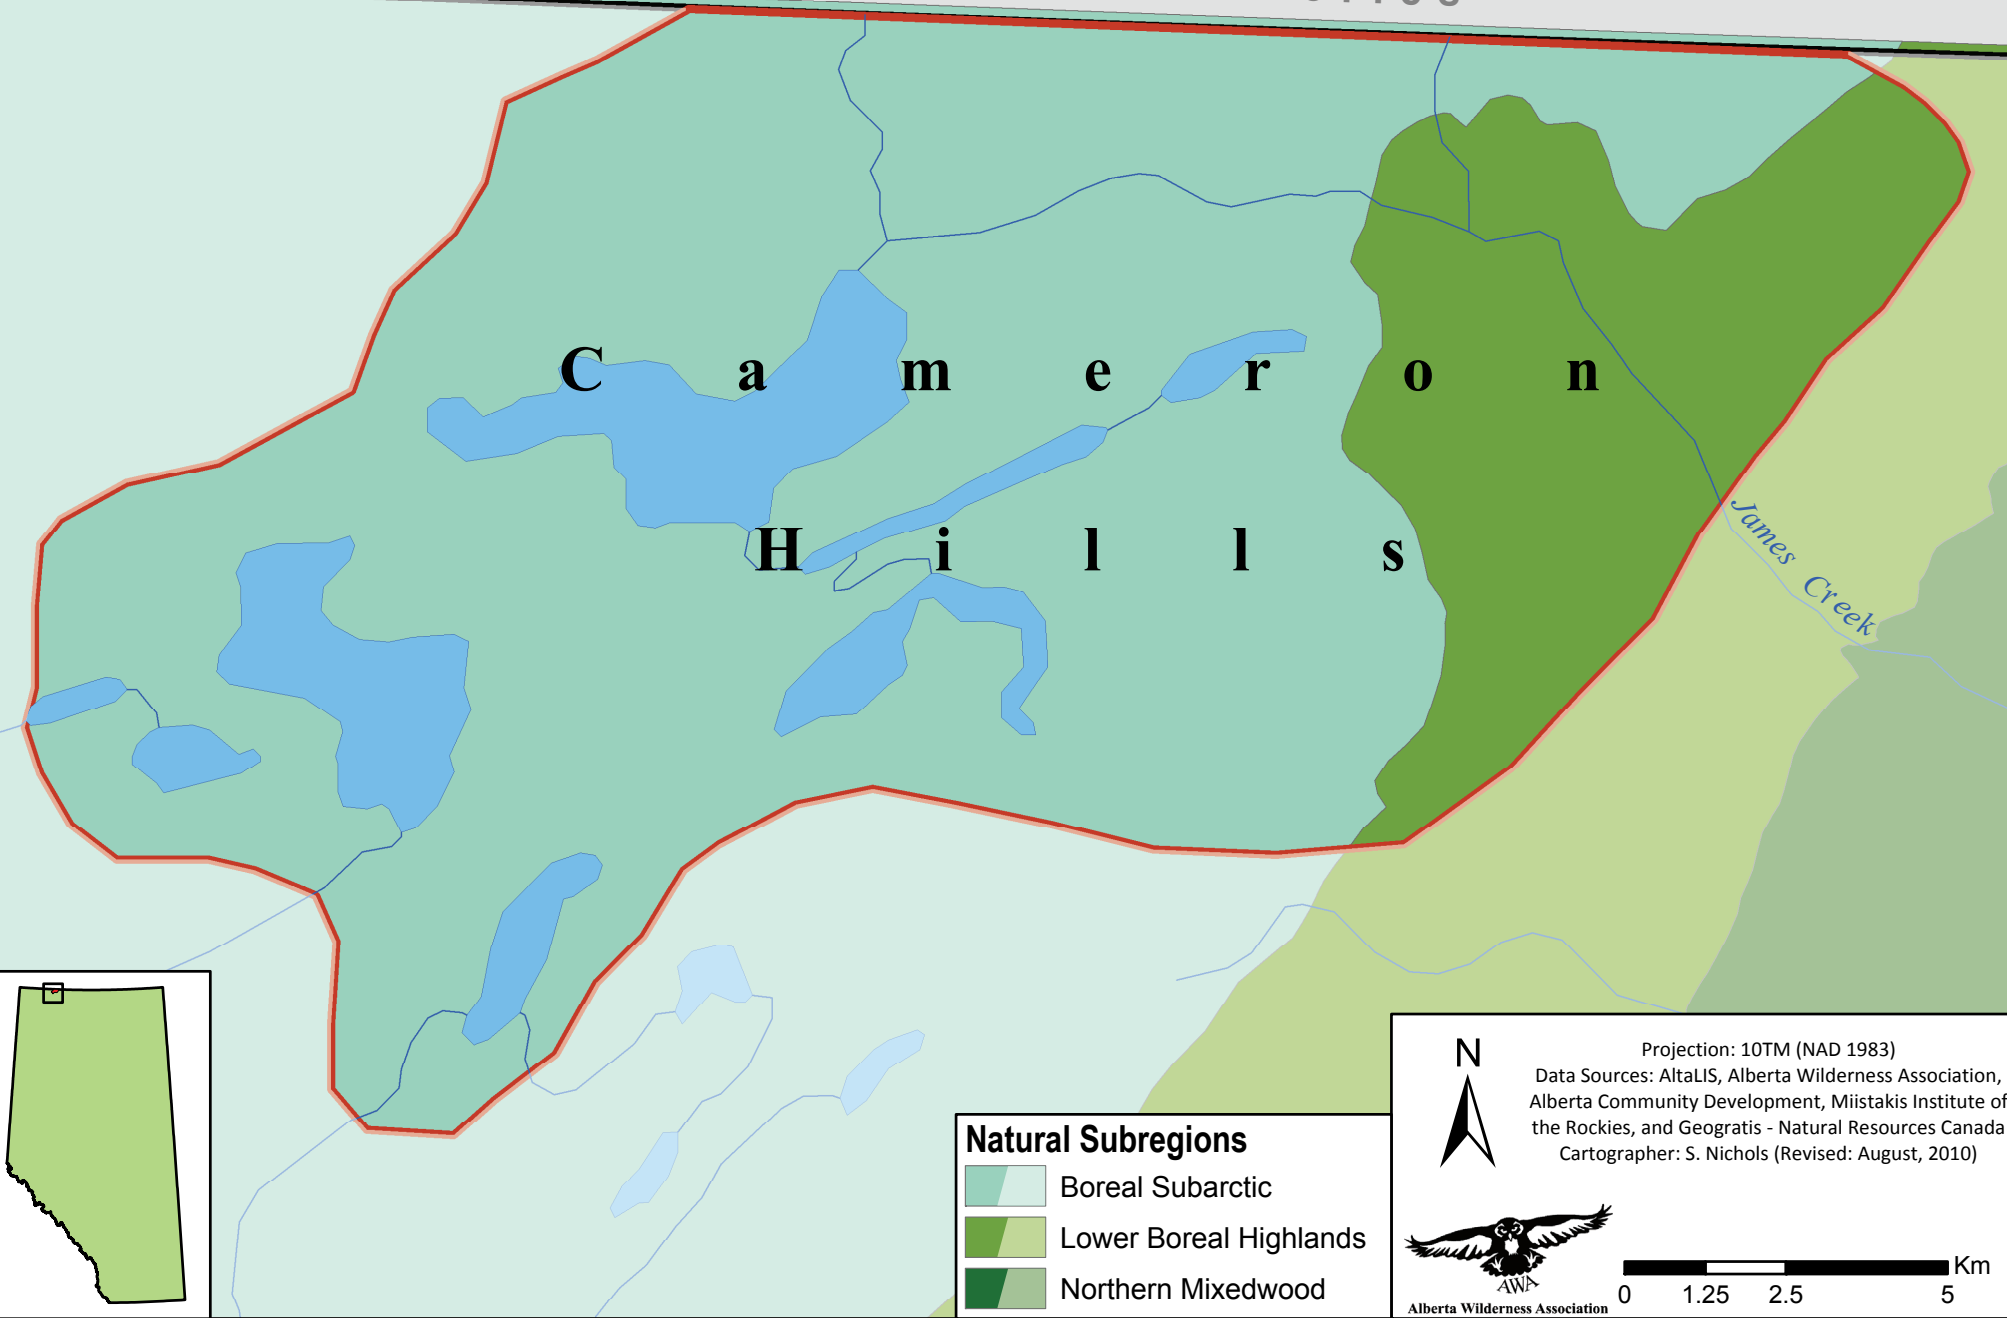

Cameron Hills

Natural Regions and Subregions

Northwest Territories

Natural Subregions

-  Boreal Subarctic
-  Lower Boreal Highlands
-  Northern Mixedwood

Projection: 10TM (NAD 1983)
Data Sources: AltaLIS, Alberta Wilderness Association, Alberta Community Development, Miistakis Institute of the Rockies, and Geogratis - Natural Resources Canada
Cartographer: S. Nichols (Revised: August, 2010)

0 1.25 2.5 5 Km