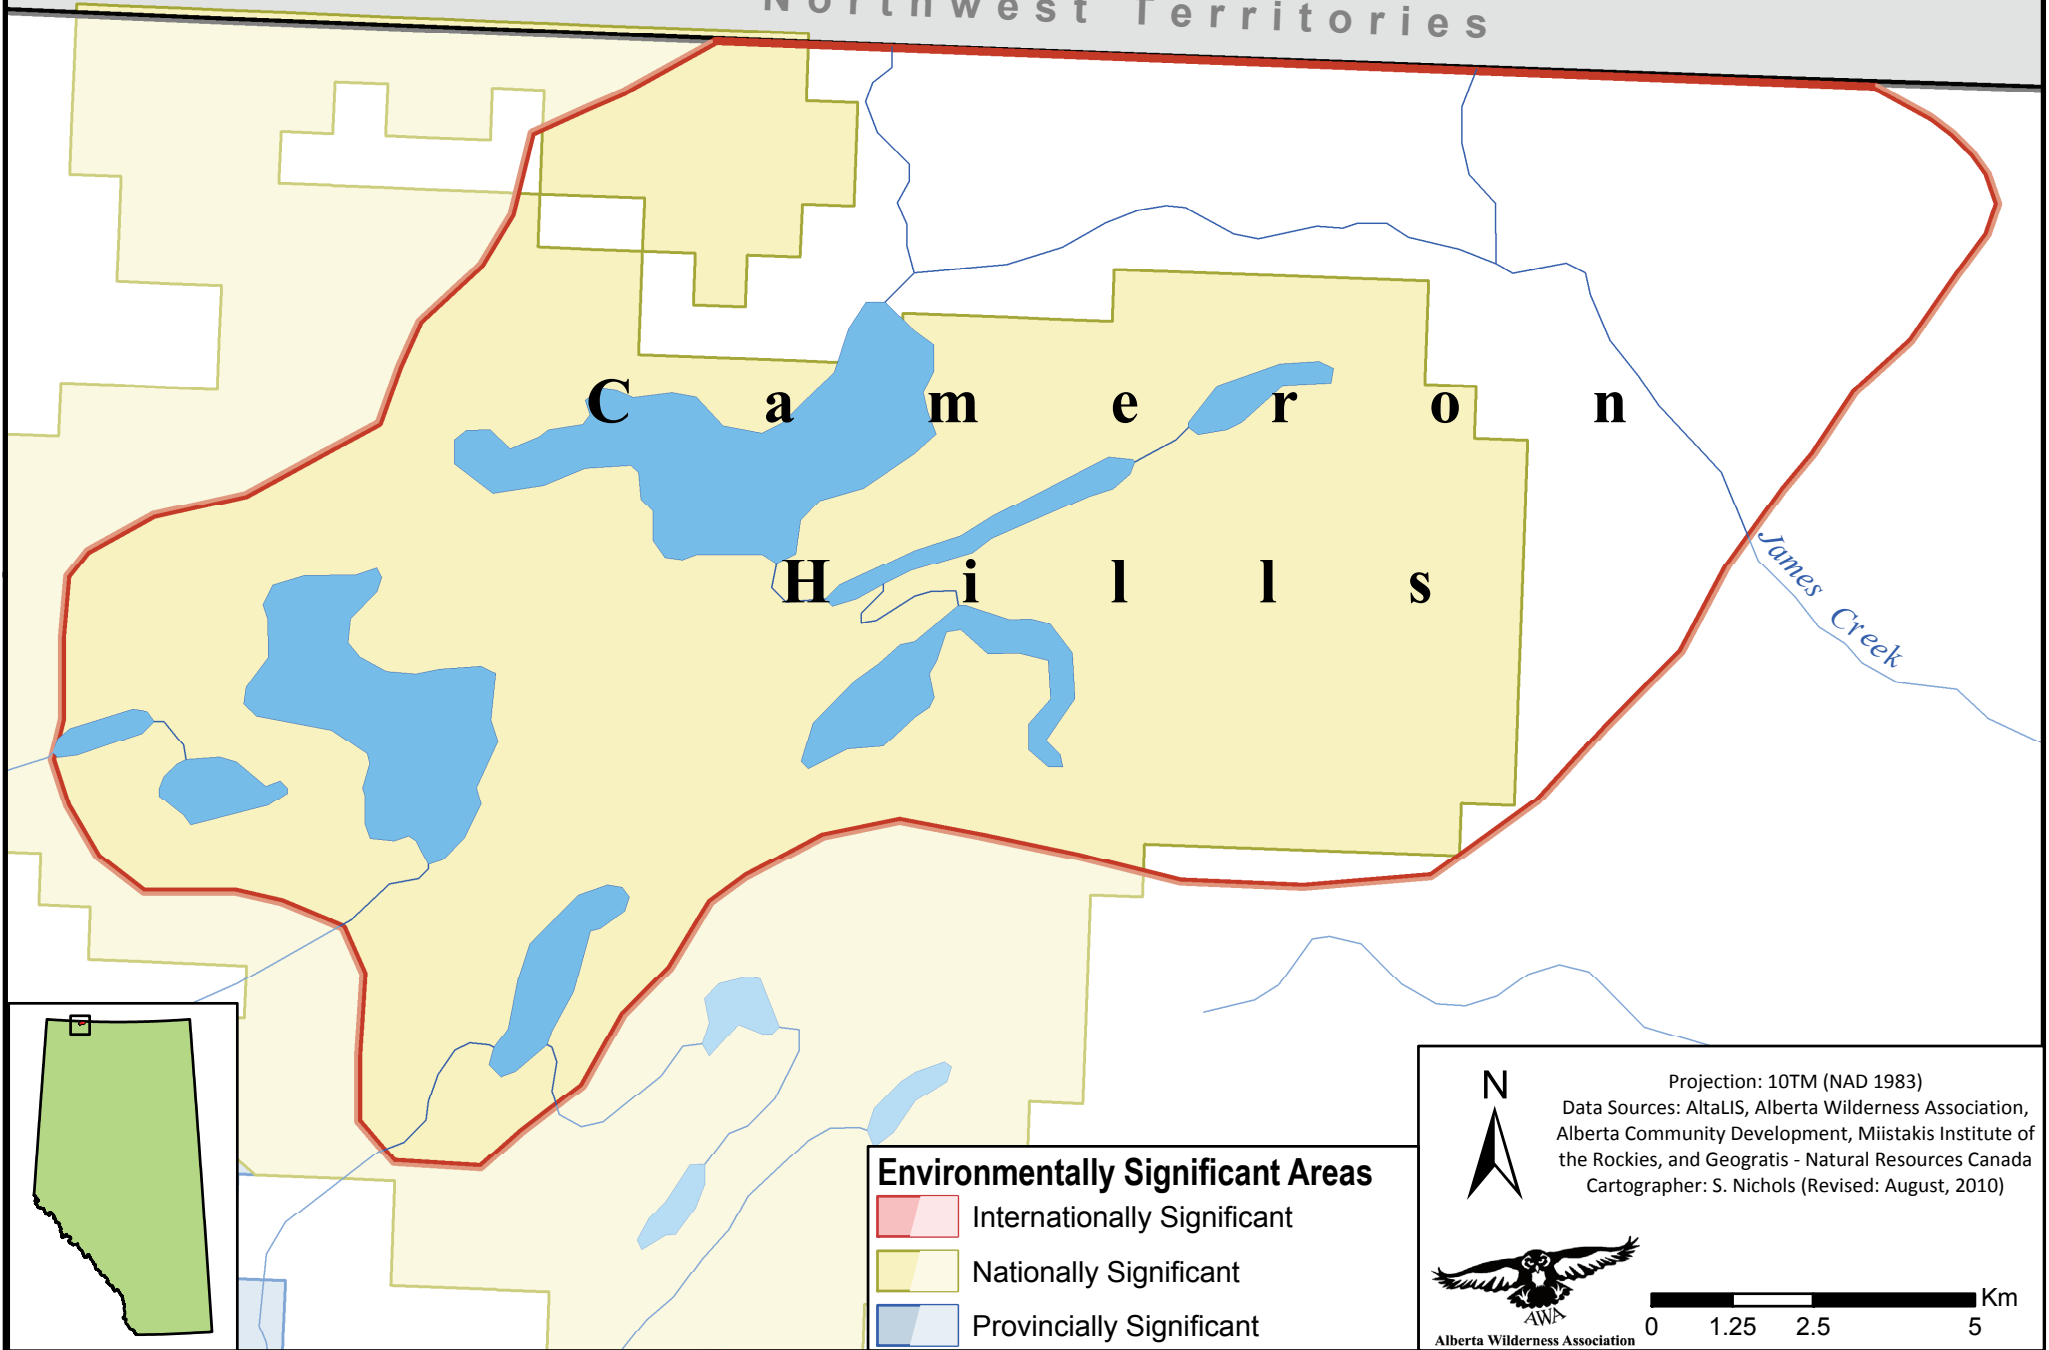

# Cameron Hills

## Environmentally Significant Areas

Northwest Territories

### Environmentally Significant Areas

-  Internationally Significant
-  Nationally Significant
-  Provincially Significant

Projection: 10TM (NAD 1983)  
Data Sources: AltaLIS, Alberta Wilderness Association, Alberta Community Development, Miistakis Institute of the Rockies, and Geogratis - Natural Resources Canada  
Cartographer: S. Nichols (Revised: August, 2010)