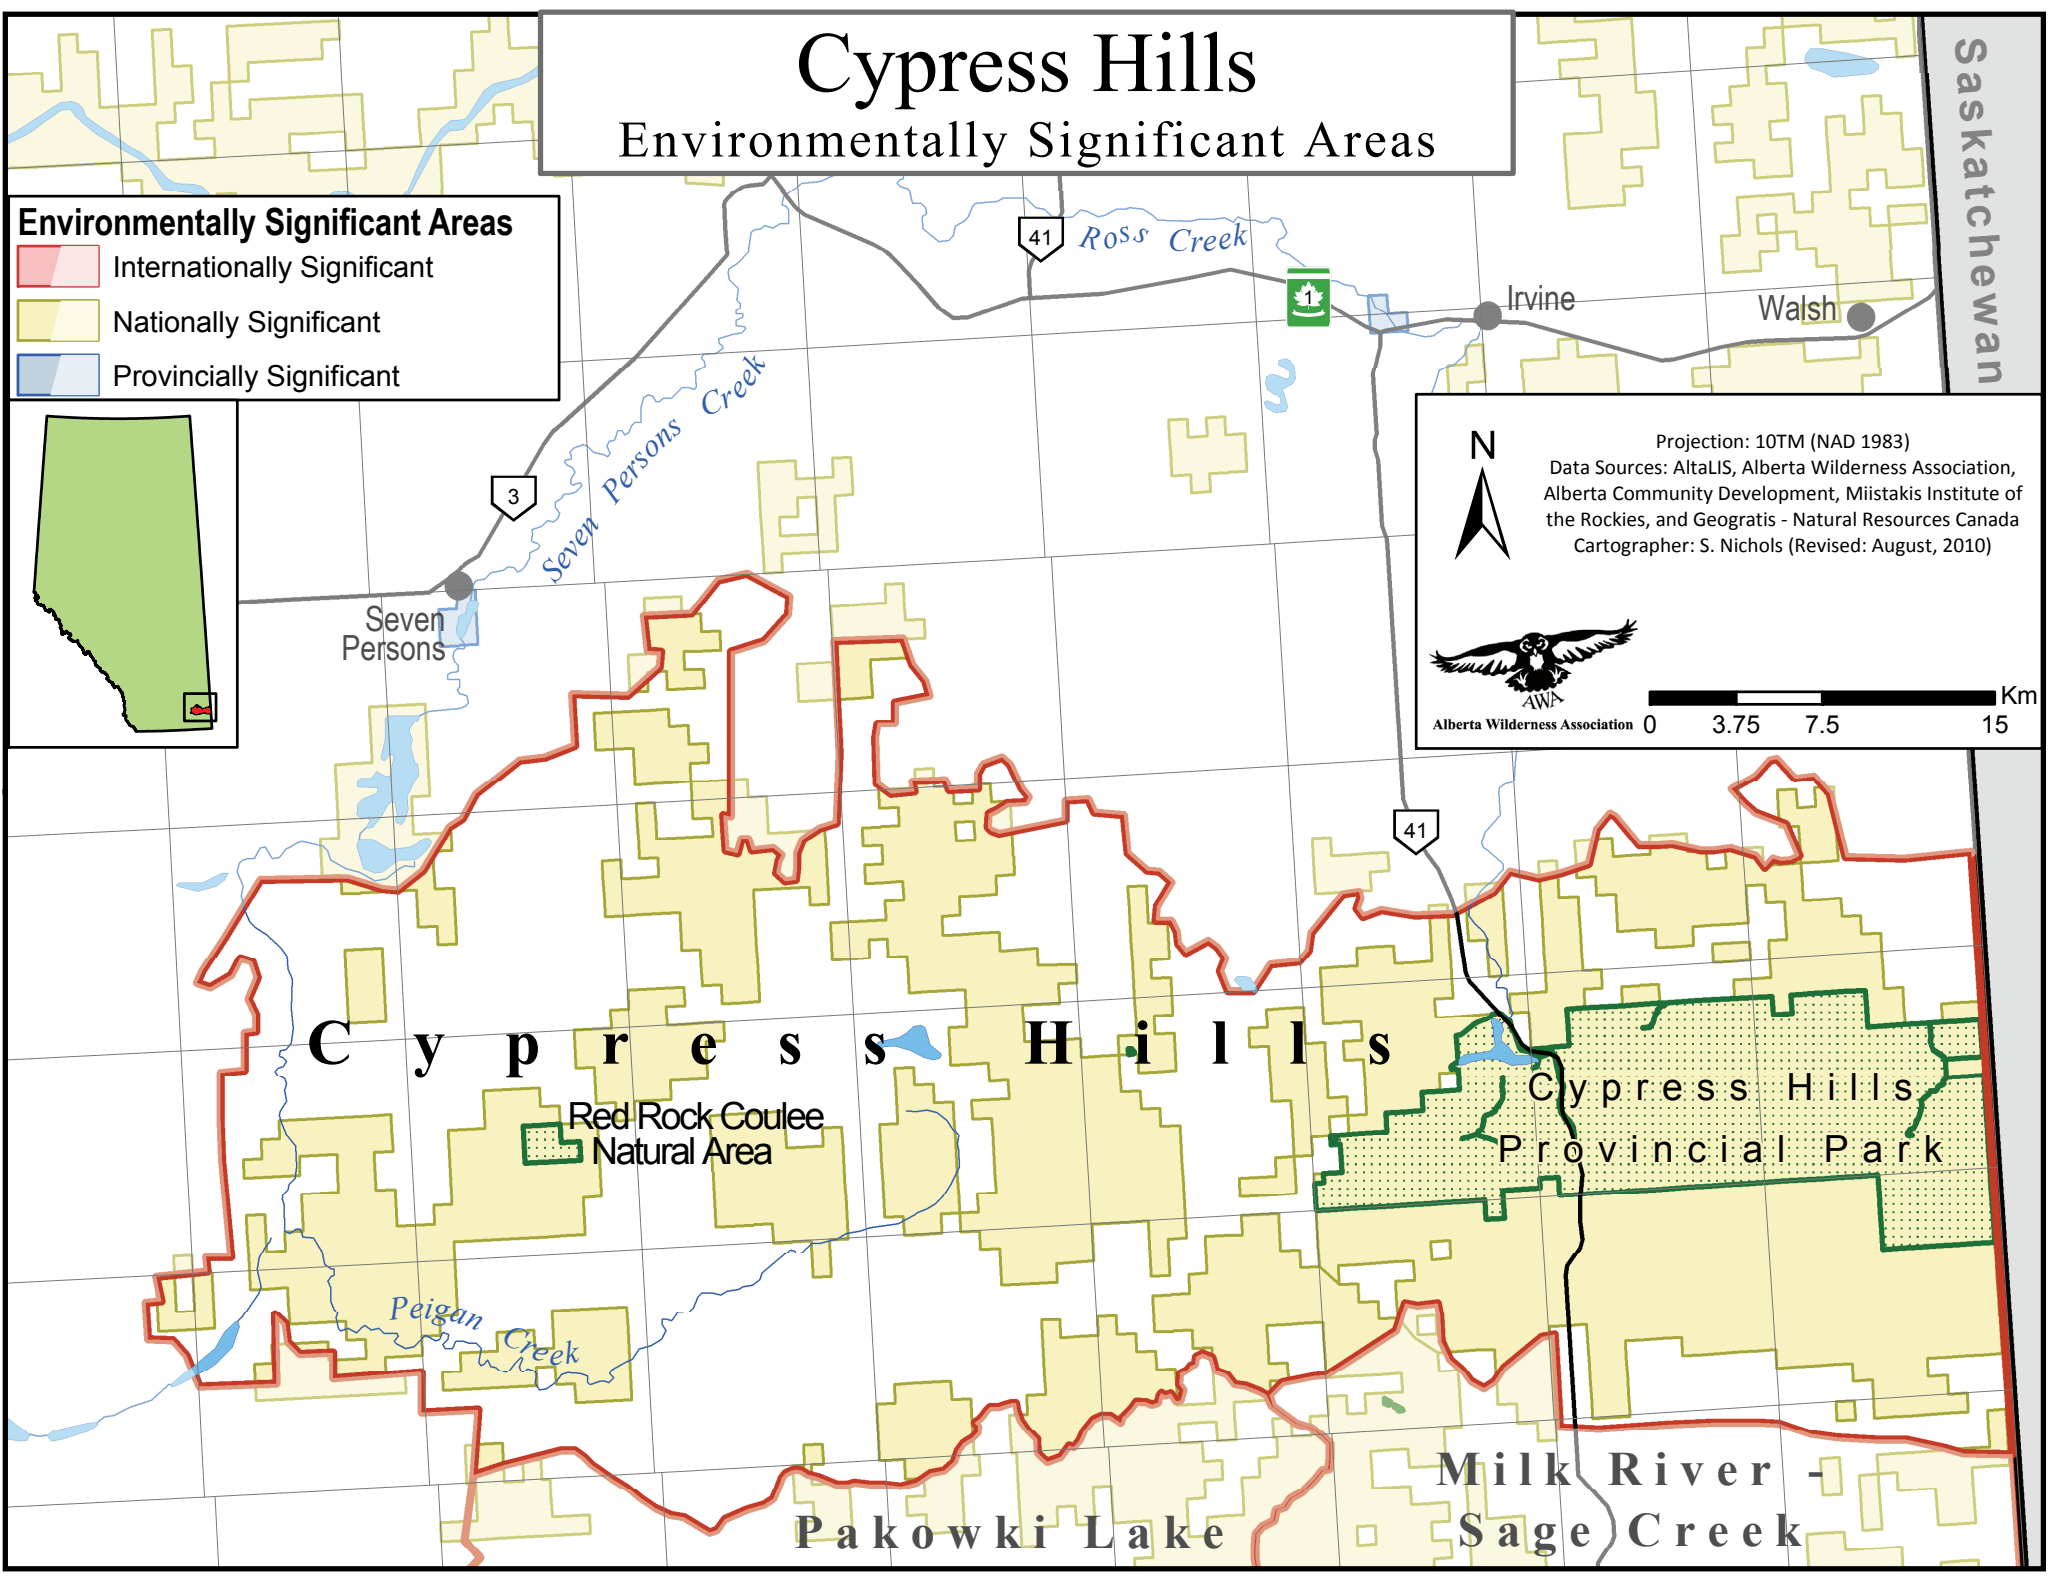

Cypress Hills

Environmentally Significant Areas

Saskatchewan

Environmentally Significant Areas

-  Internationally Significant
-  Nationally Significant
-  Provincially Significant

Projection: 10TM (NAD 1983)
Data Sources: AltaLIS, Alberta Wilderness Association, Alberta Community Development, Miistakis Institute of the Rockies, and Geogratis - Natural Resources Canada
Cartographer: S. Nichols (Revised: August, 2010)

0 3.75 7.5 15 Km

Cypress Hills

Red Rock Coulee Natural Area

Cypress Hills Provincial Park

Pakowki Lake

Milk River - Sage Creek