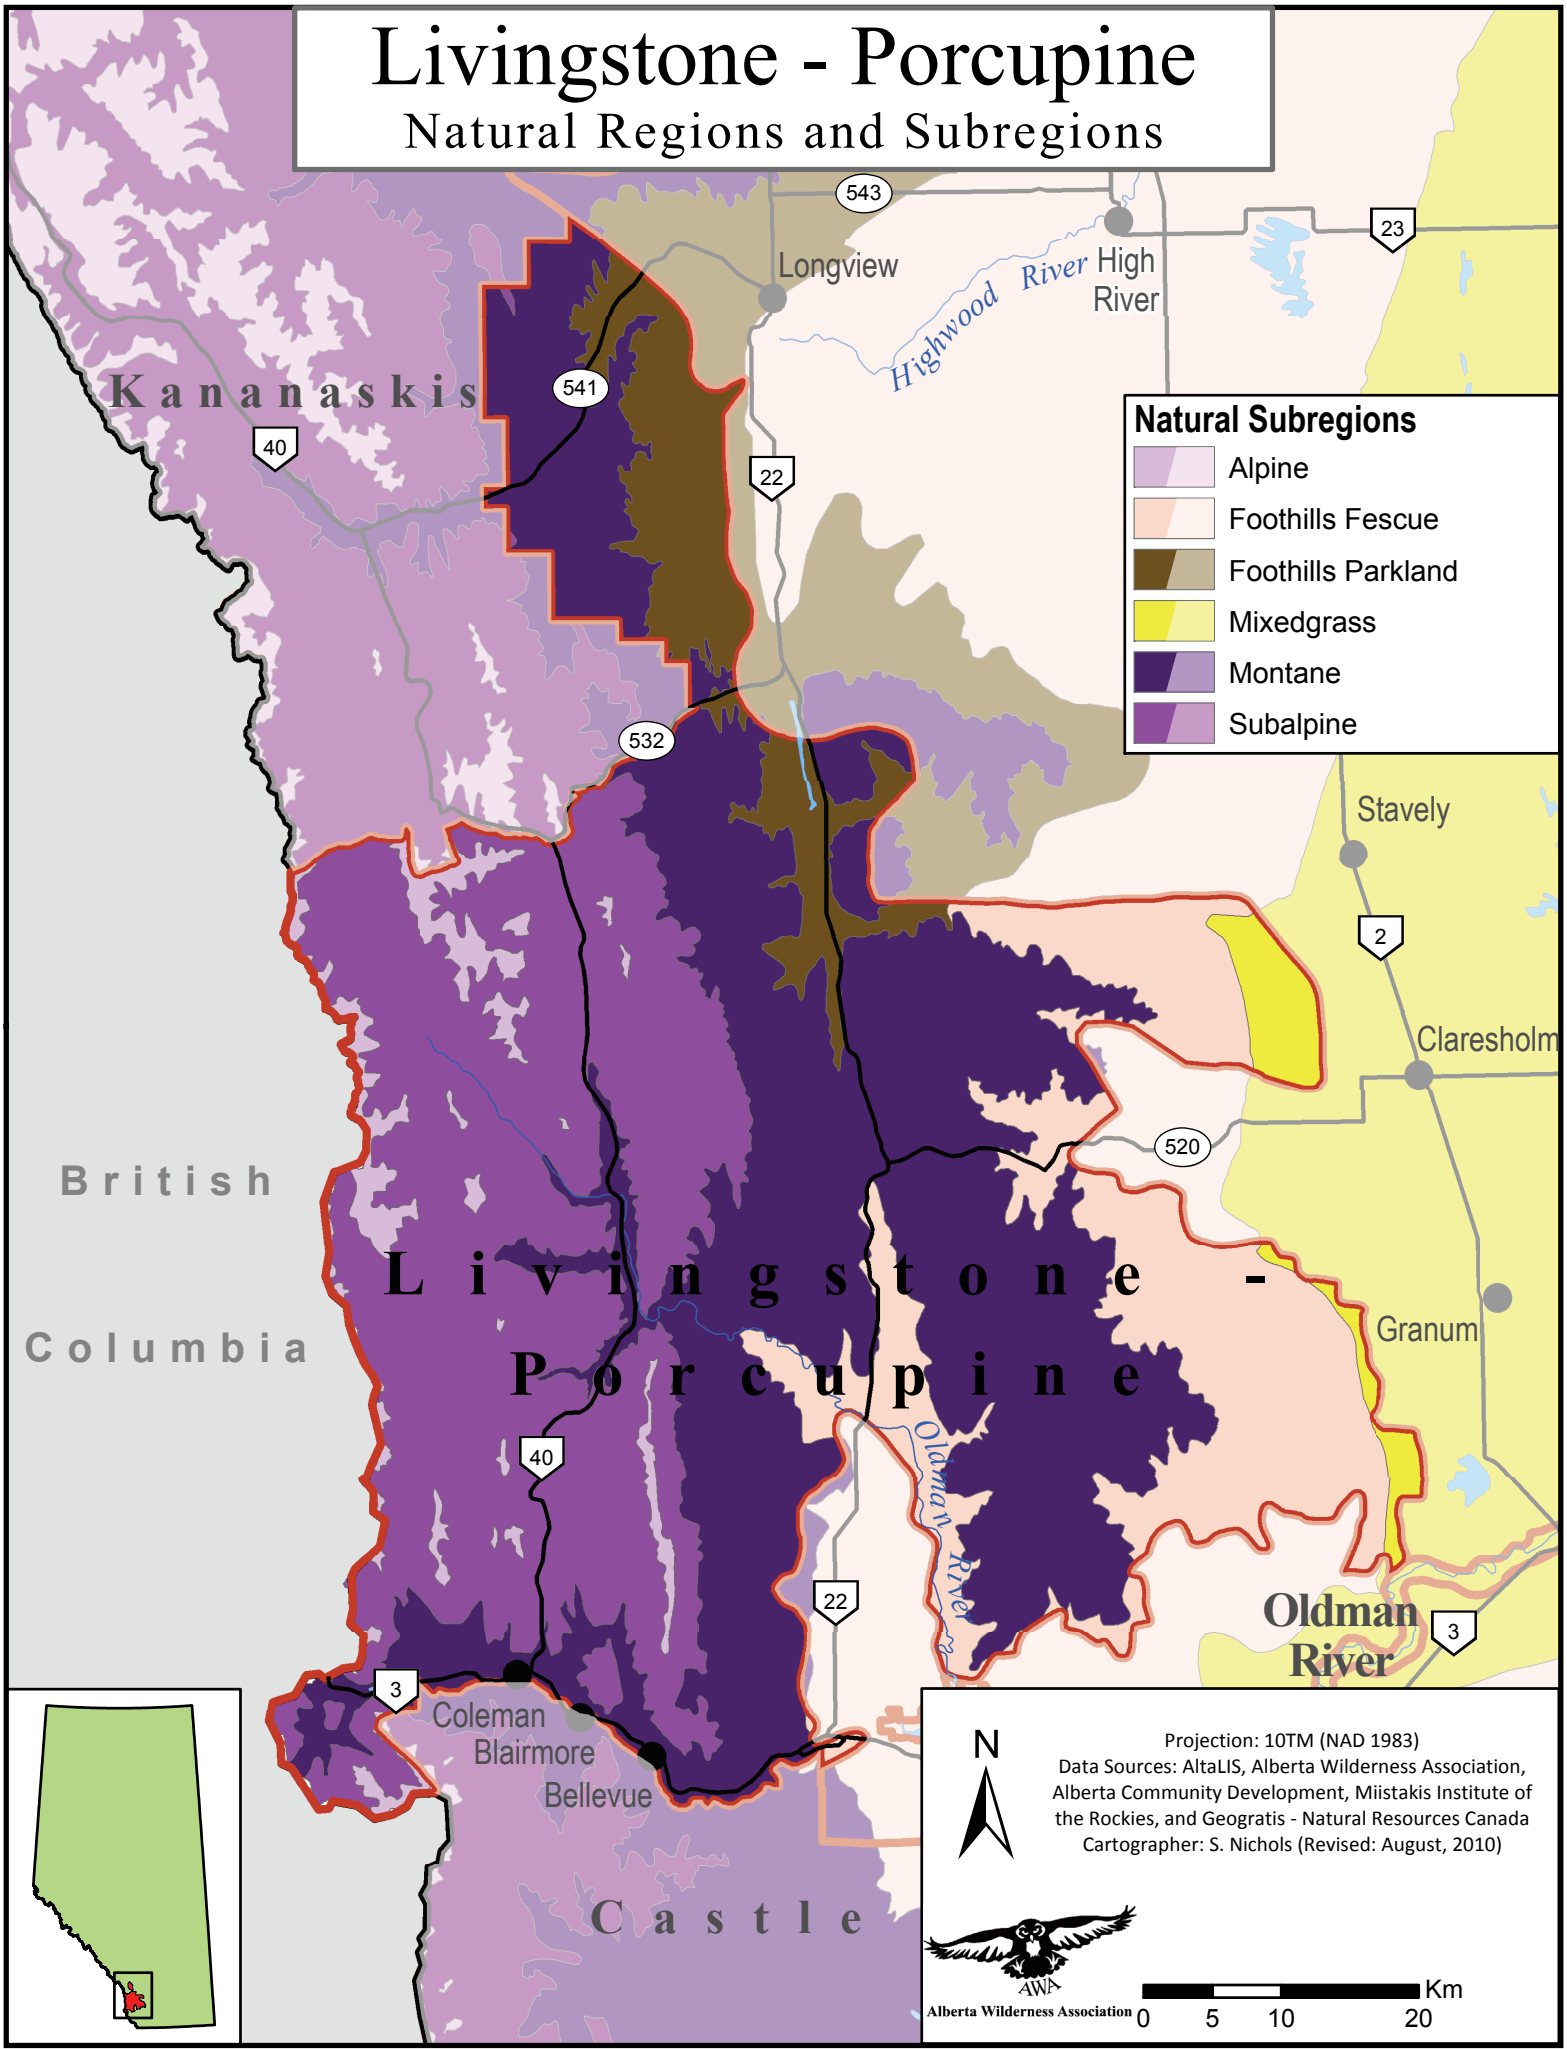

# Livingstone - Porcupine

## Natural Regions and Subregions

### Natural Subregions

- Alpine
- Foothills Fescue
- Foothills Parkland
- Mixedgrass
- Montane
- Subalpine

Projection: 10TM (NAD 1983)  
Data Sources: AltaLIS, Alberta Wilderness Association, Alberta Community Development, Miistakis Institute of the Rockies, and Geogratis - Natural Resources Canada  
Cartographer: S. Nichols (Revised: August, 2010)

Alberta Wilderness Association