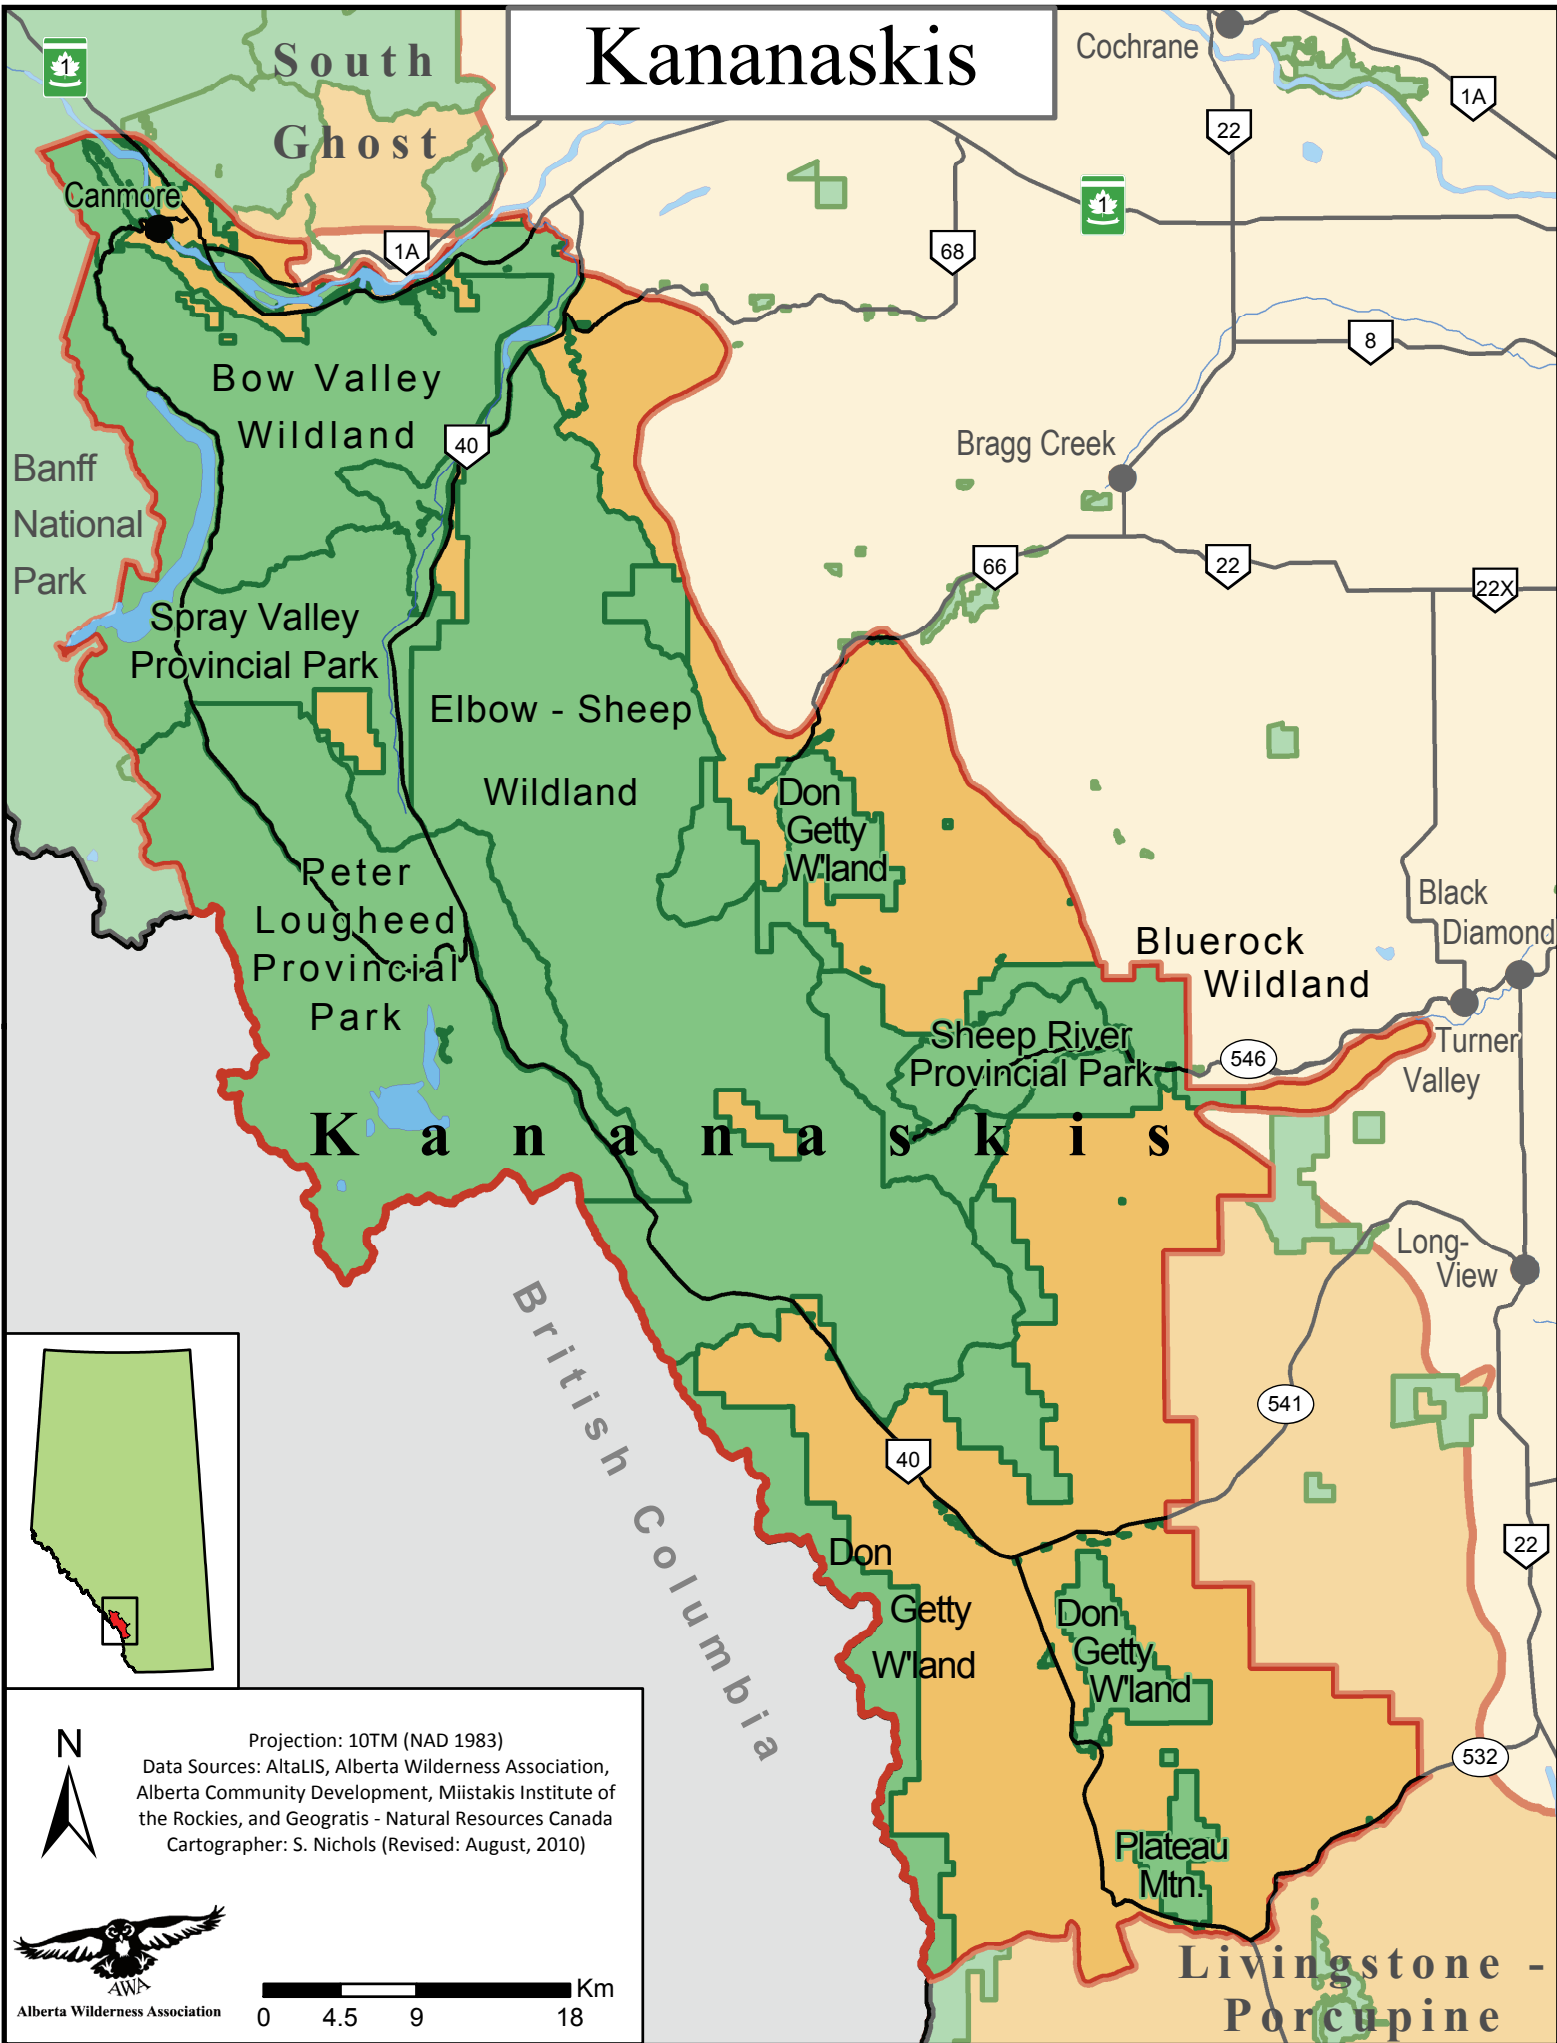

# Kananaskis

Projection: 10TM (NAD 1983)  
Data Sources: AltaLIS, Alberta Wilderness Association, Alberta Community Development, Miistakis Institute of the Rockies, and Geogratis - Natural Resources Canada  
Cartographer: S. Nichols (Revised: August, 2010)

Alberta Wilderness Association