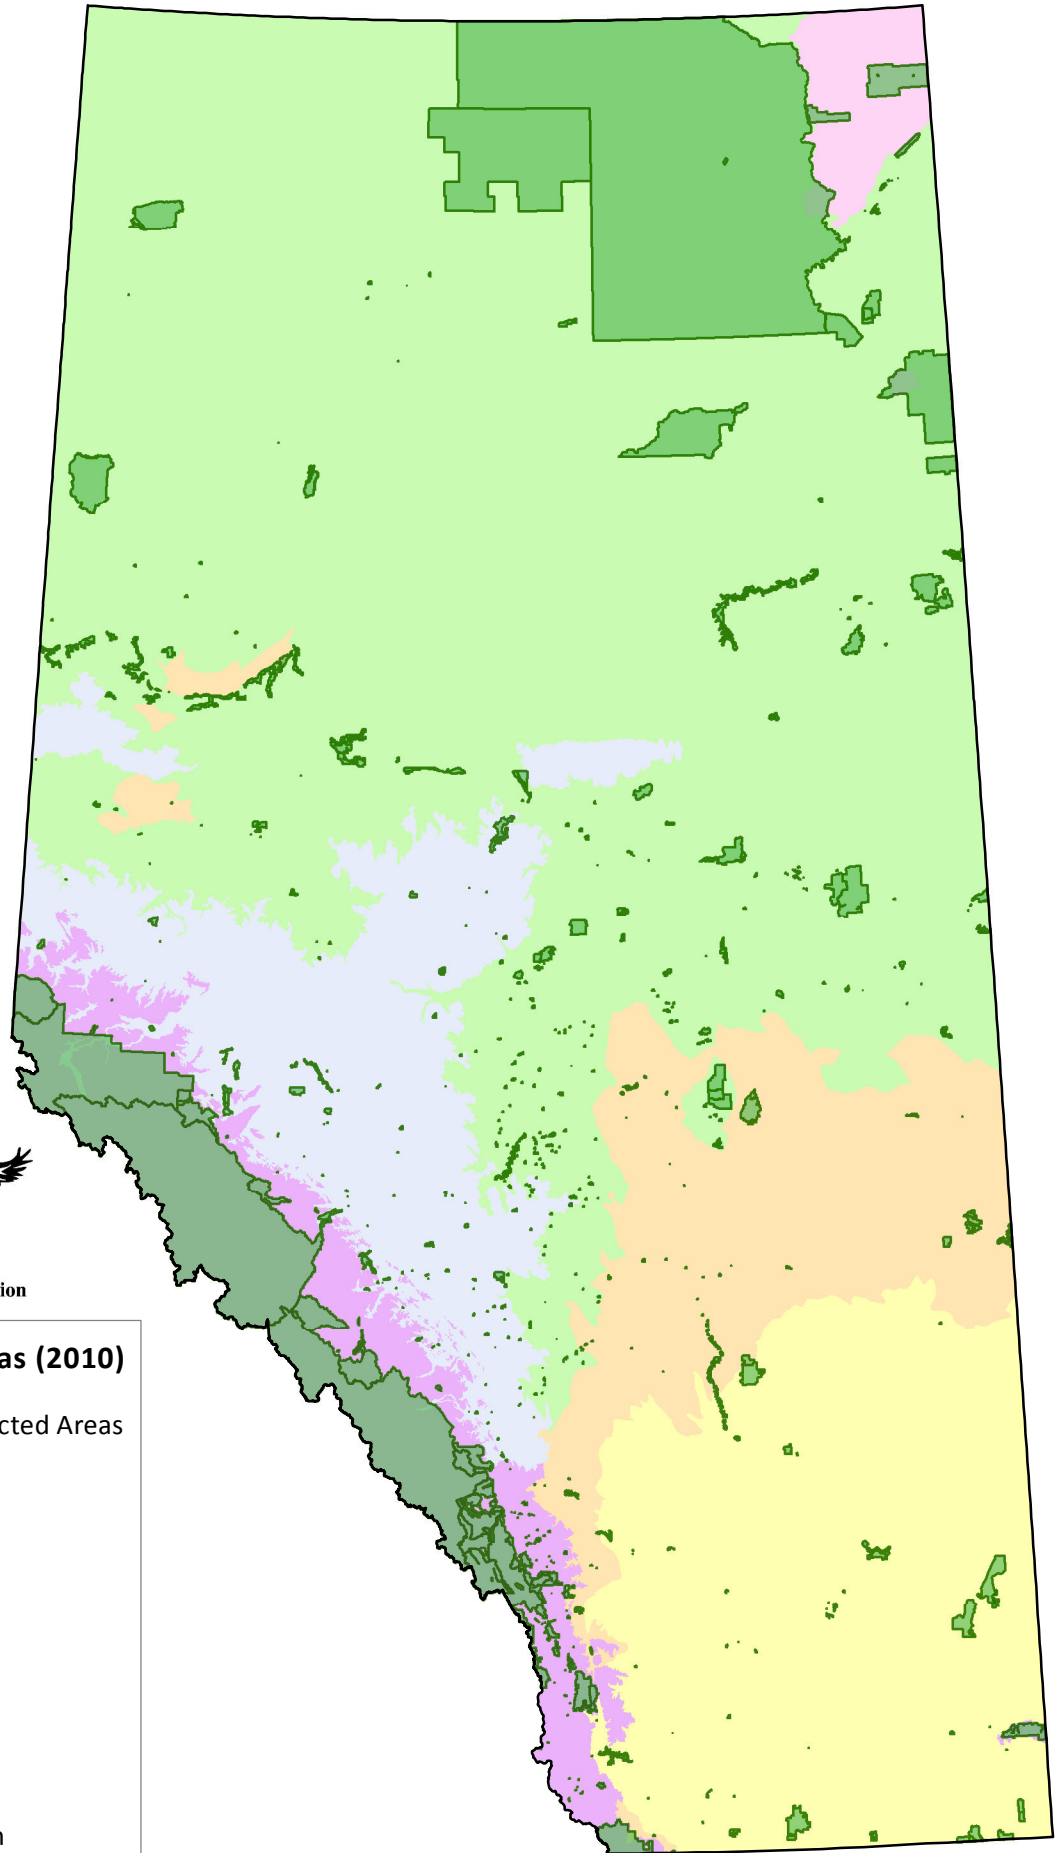

Natural Regions and Protected Areas in Alberta

Alberta Wilderness Association

Parks and Protected Areas (2010)

 Parks and Protected Areas

Natural Regions (2005)

 Boreal

 Canadian Shield

 Foothills

 Grassland

 Parkland

 Rocky Mountain