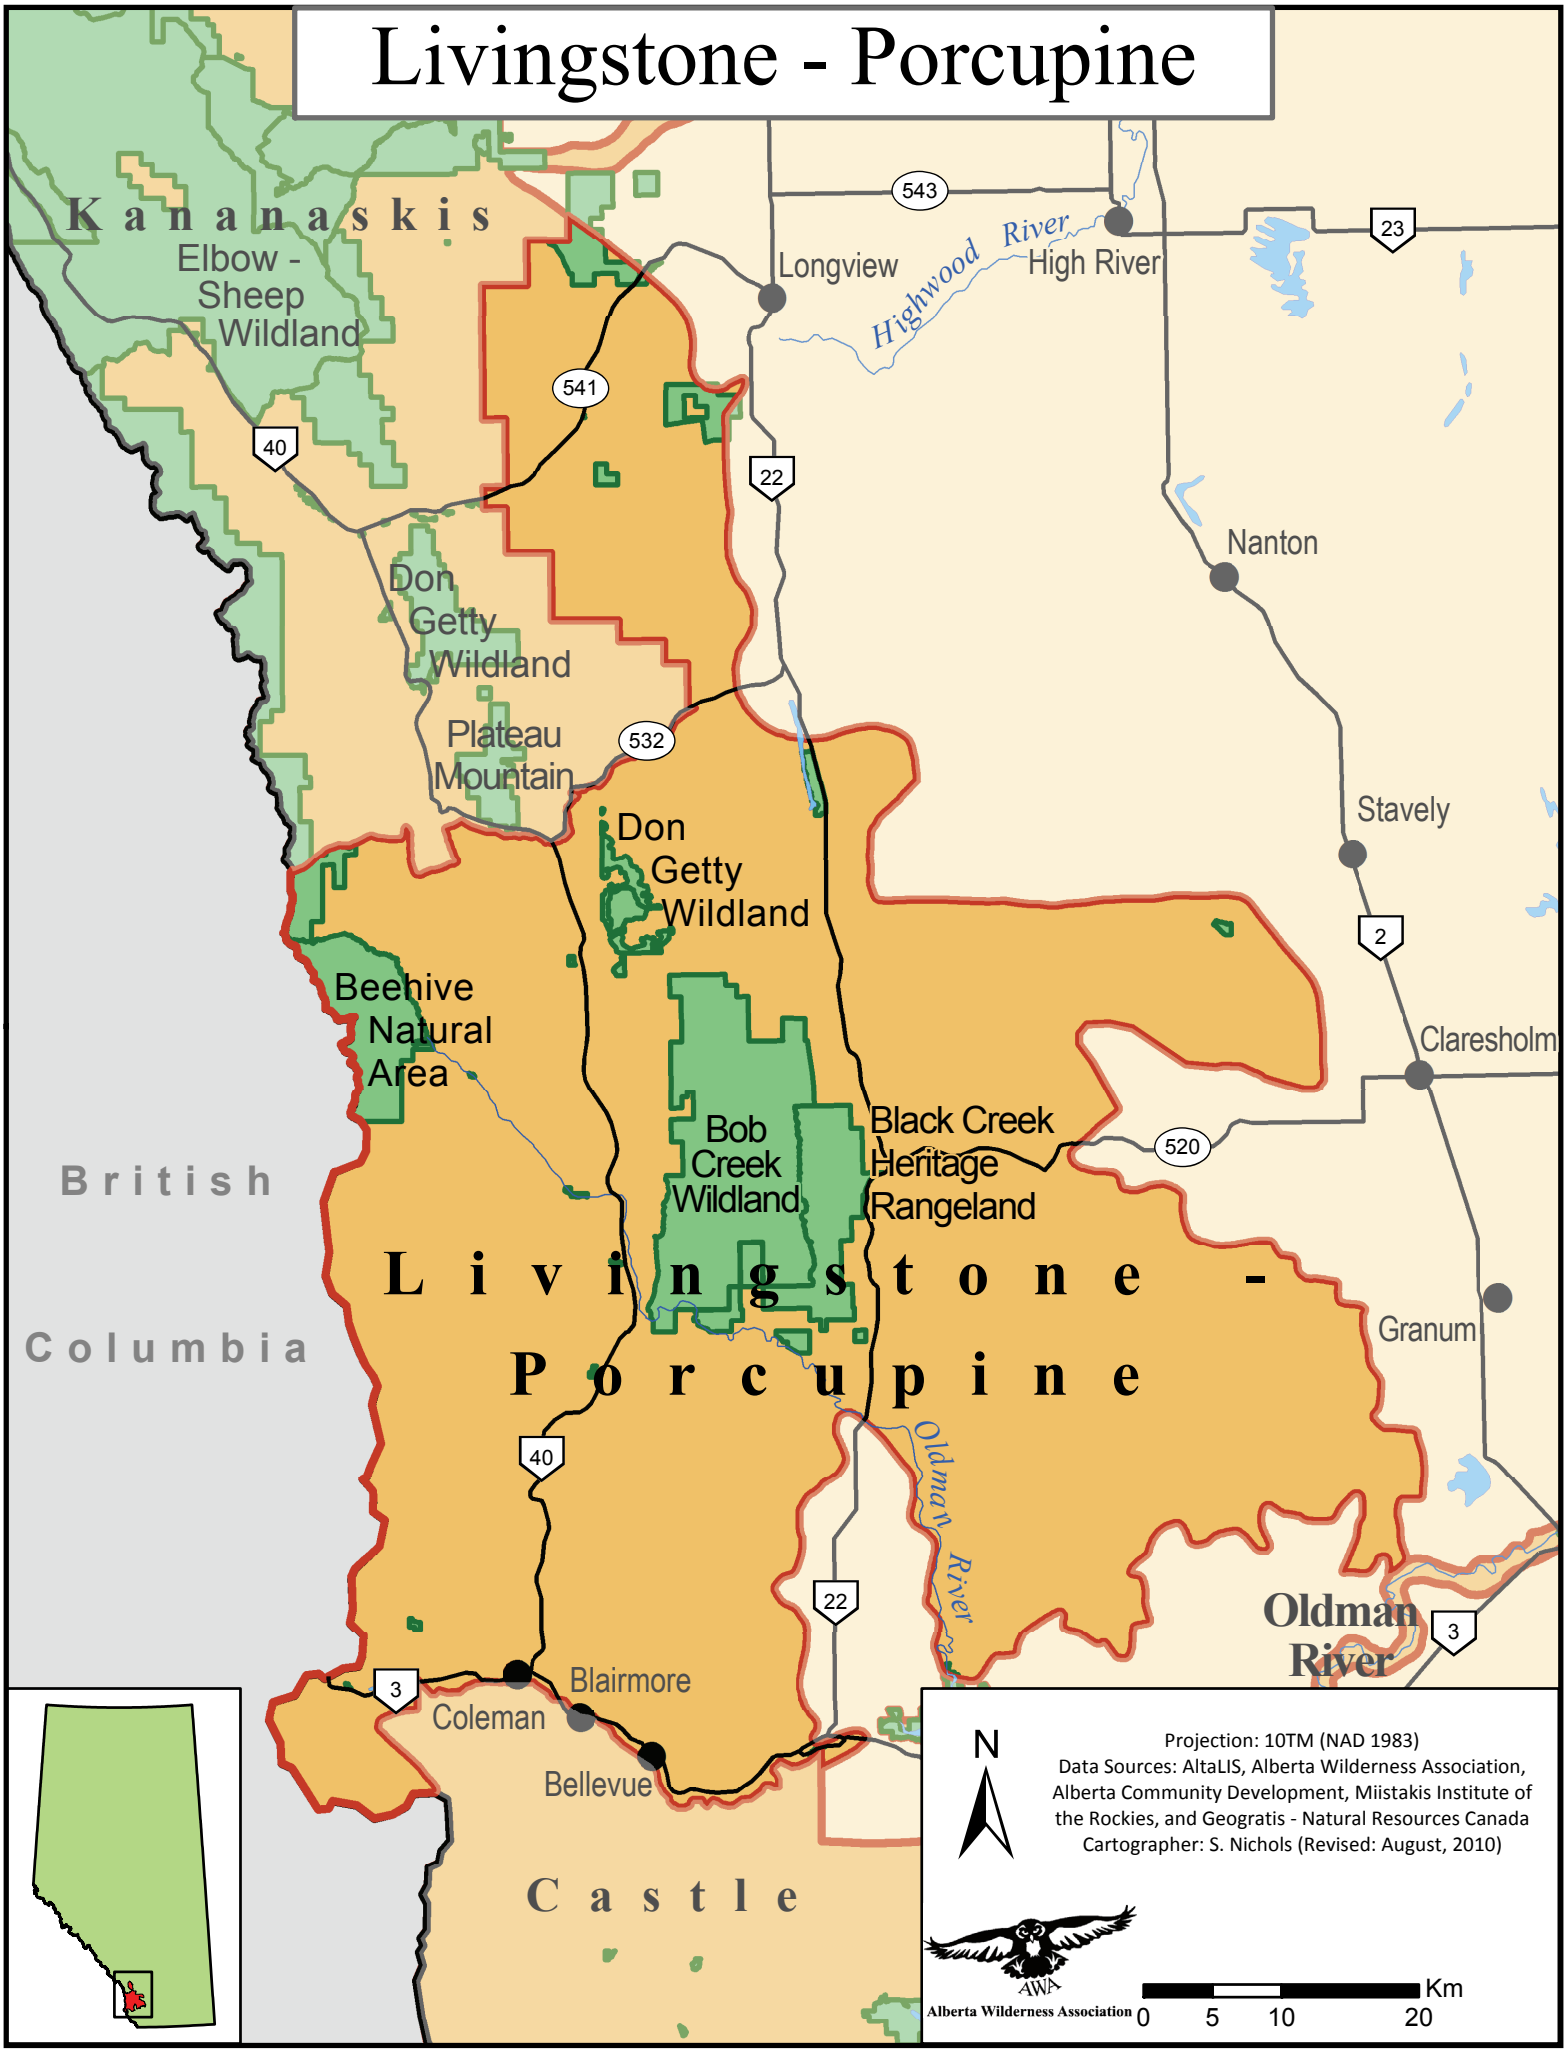

Livingstone - Porcupine

Projection: 10TM (NAD 1983)
Data Sources: AltaLIS, Alberta Wilderness Association, Alberta Community Development, Miistakis Institute of the Rockies, and Geogratis - Natural Resources Canada
Cartographer: S. Nichols (Revised: August, 2010)

Alberta Wilderness Association 0 5 10 20 Km