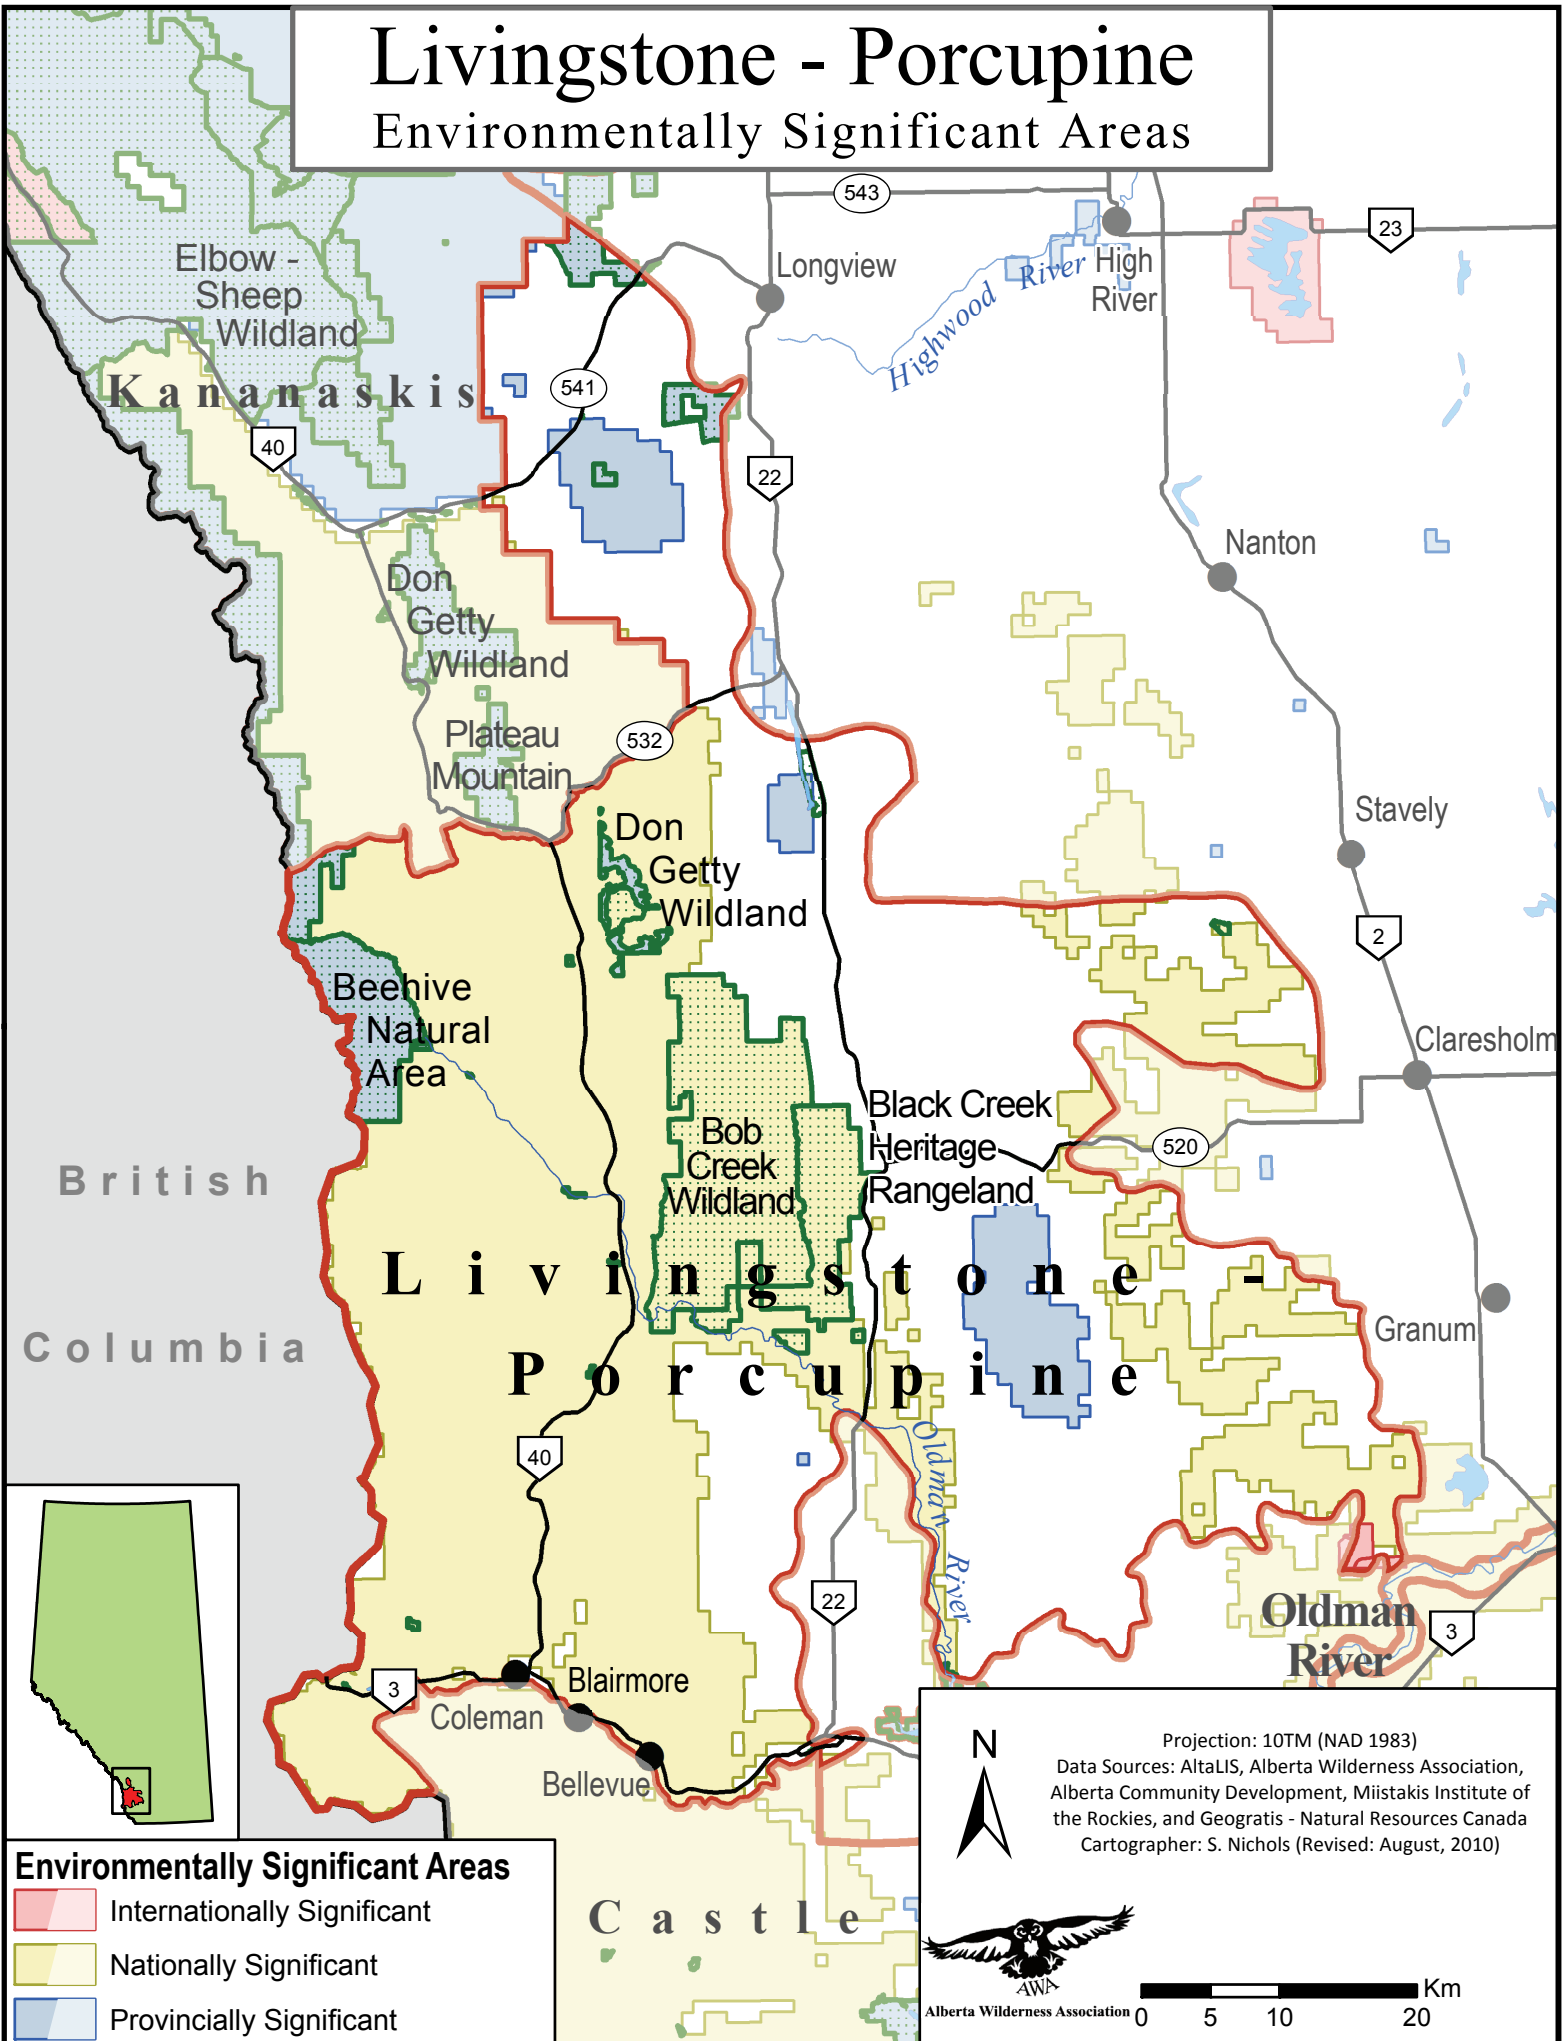

Livingstone - Porcupine

Environmentally Significant Areas

Environmentally Significant Areas

- Internationally Significant
- Nationally Significant
- Provincially Significant

Projection: 10TM (NAD 1983)
 Data Sources: AltaLIS, Alberta Wilderness Association, Alberta Community Development, Miistakis Institute of the Rockies, and Geogratis - Natural Resources Canada
 Cartographer: S. Nichols (Revised: August, 2010)

Alberta Wilderness Association