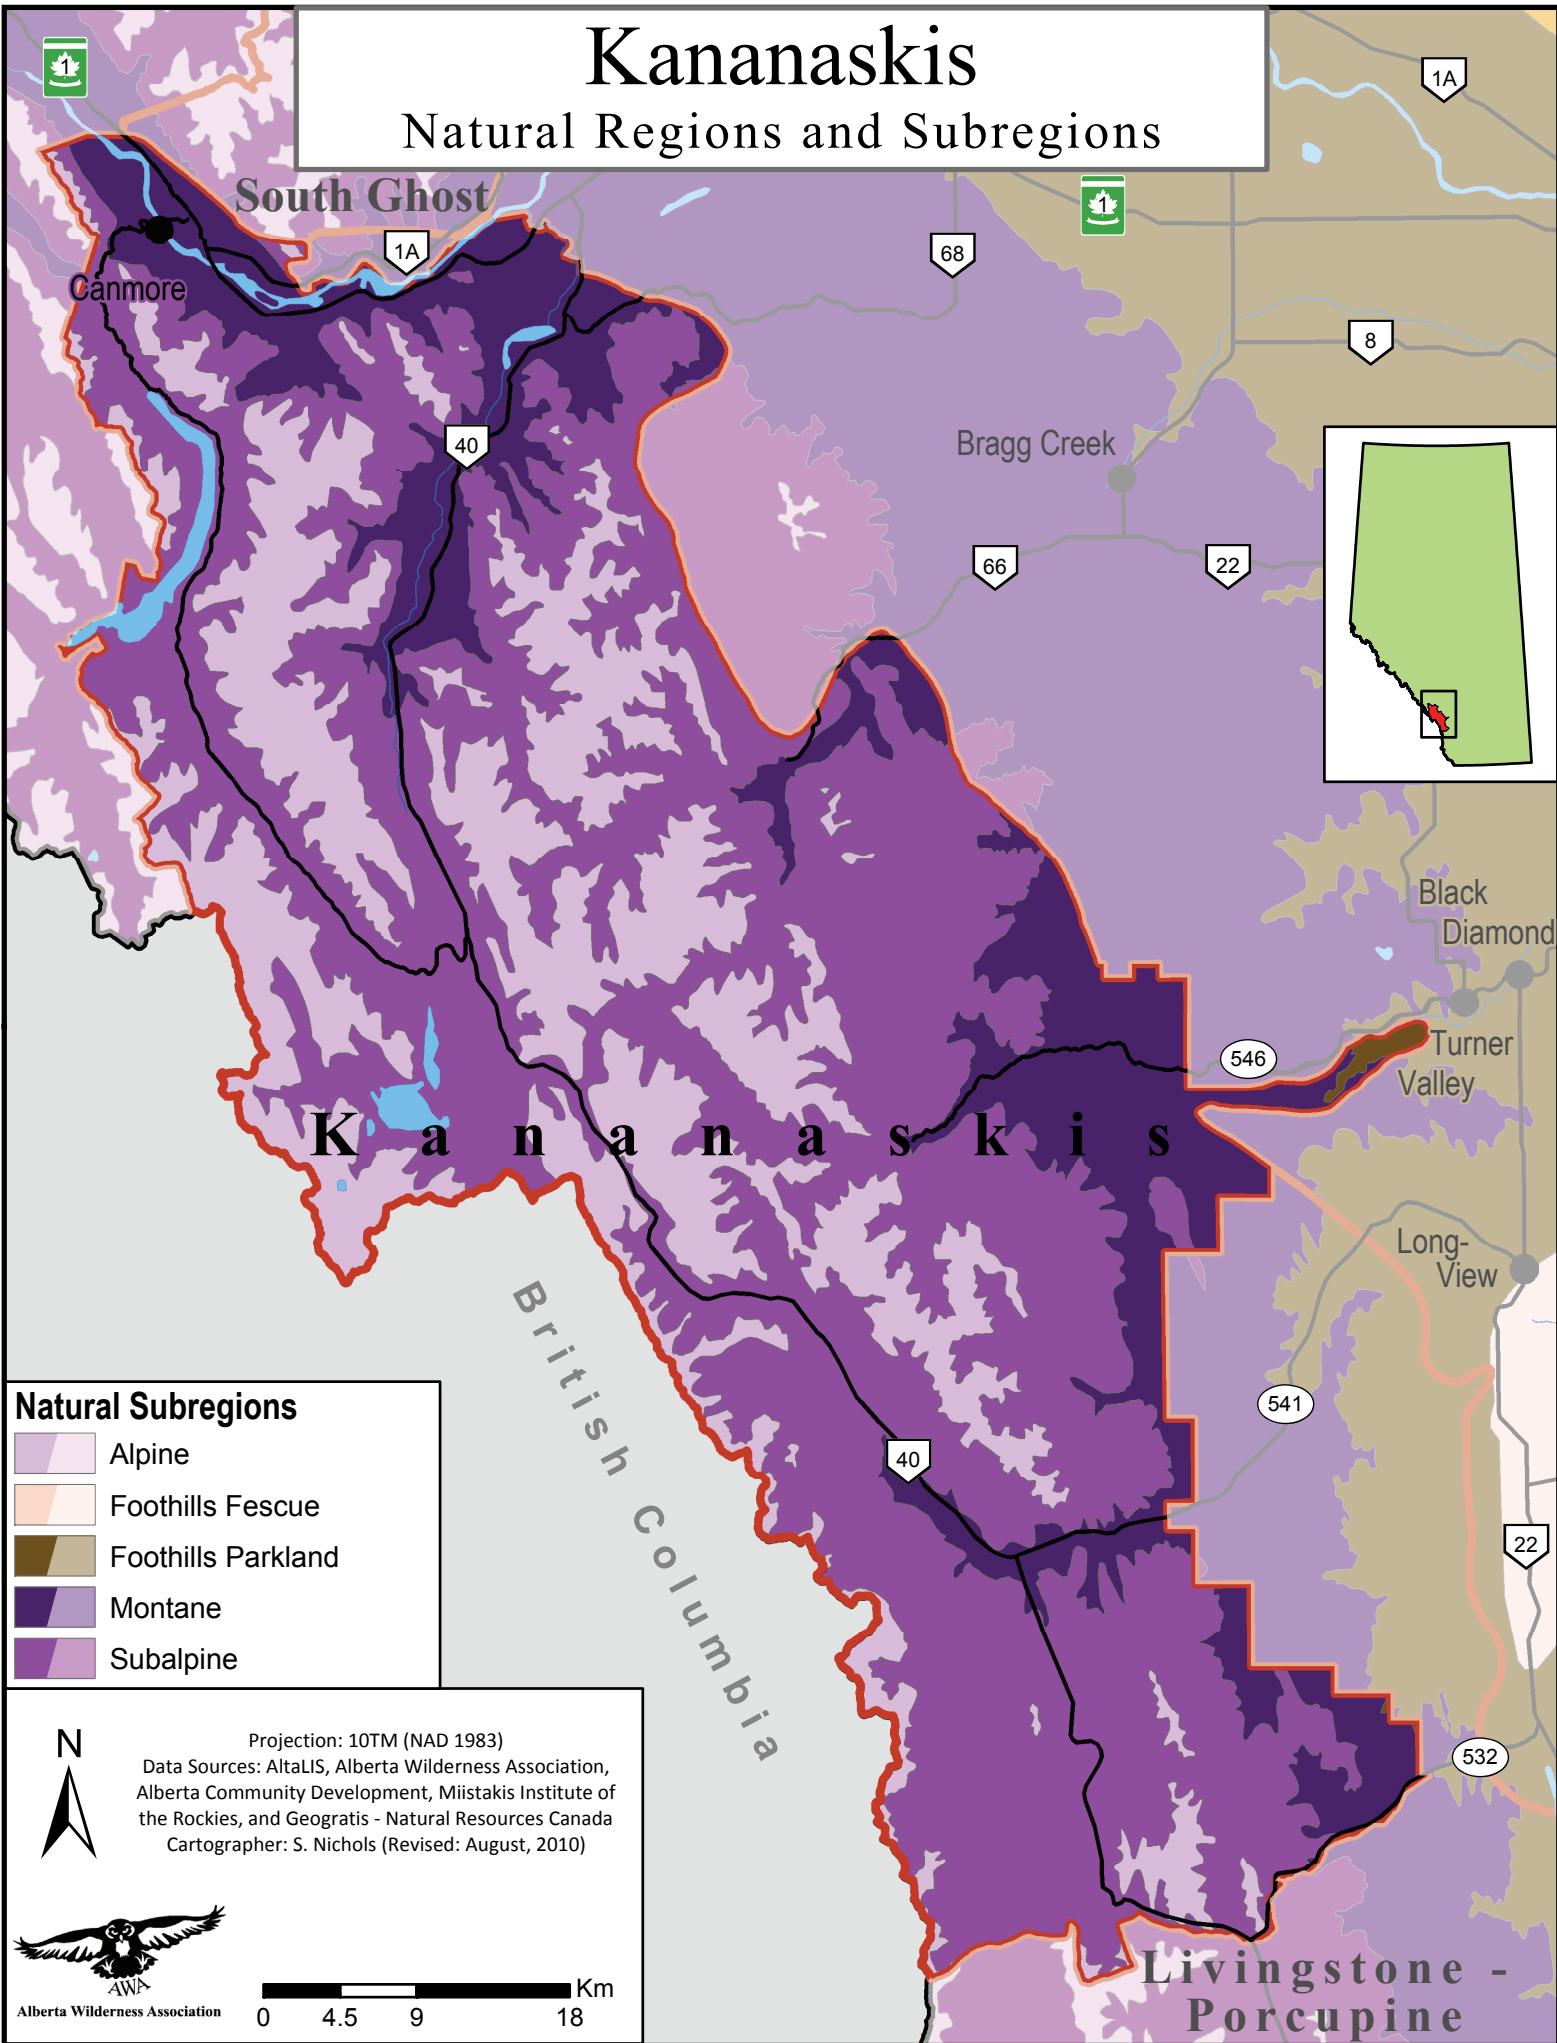

Kananaskis

Natural Regions and Subregions

Natural Subregions

- Alpine
- Foothills Fescue
- Foothills Parkland
- Montane
- Subalpine

Projection: 10TM (NAD 1983)
Data Sources: AltaLIS, Alberta Wilderness Association, Alberta Community Development, Miistakis Institute of the Rockies, and Geogratis - Natural Resources Canada
Cartographer: S. Nichols (Revised: August, 2010)

0 4.5 9 18 Km