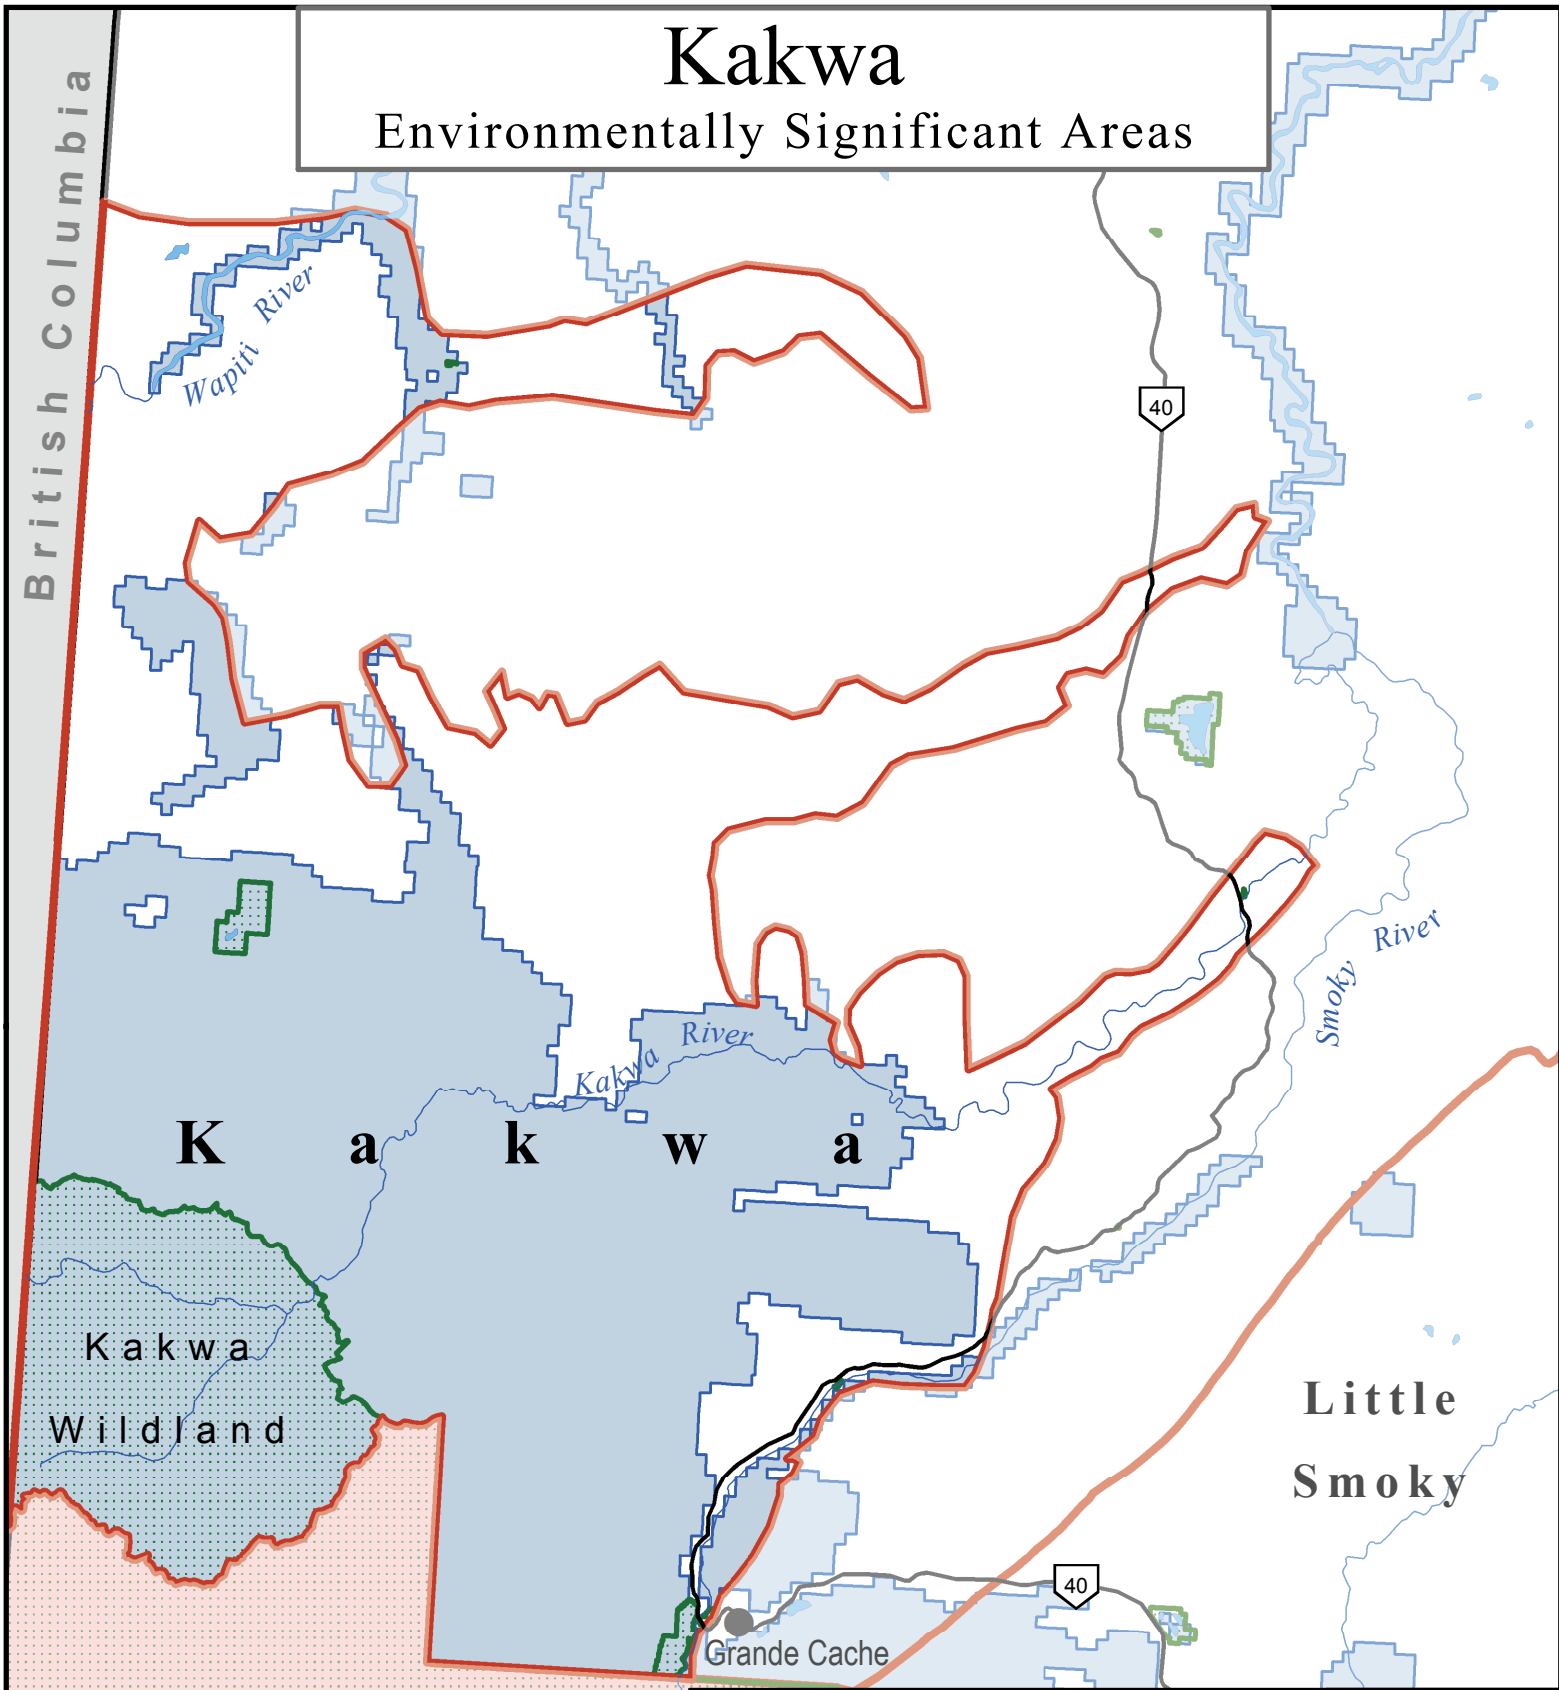

# Kakwa

## Environmentally Significant Areas

### Environmentally Significant Areas

-  Internationally Significant
-  Nationally Significant
-  Provincially Significant

Projection: 10TM (NAD 1983)  
Data Sources: AltaLIS, Alberta Wilderness Association, Alberta Community Development, Miistakis Institute of the Rockies, and Geogratis - Natural Resources Canada  
Cartographer: S. Nichols (Revised: August, 2010)