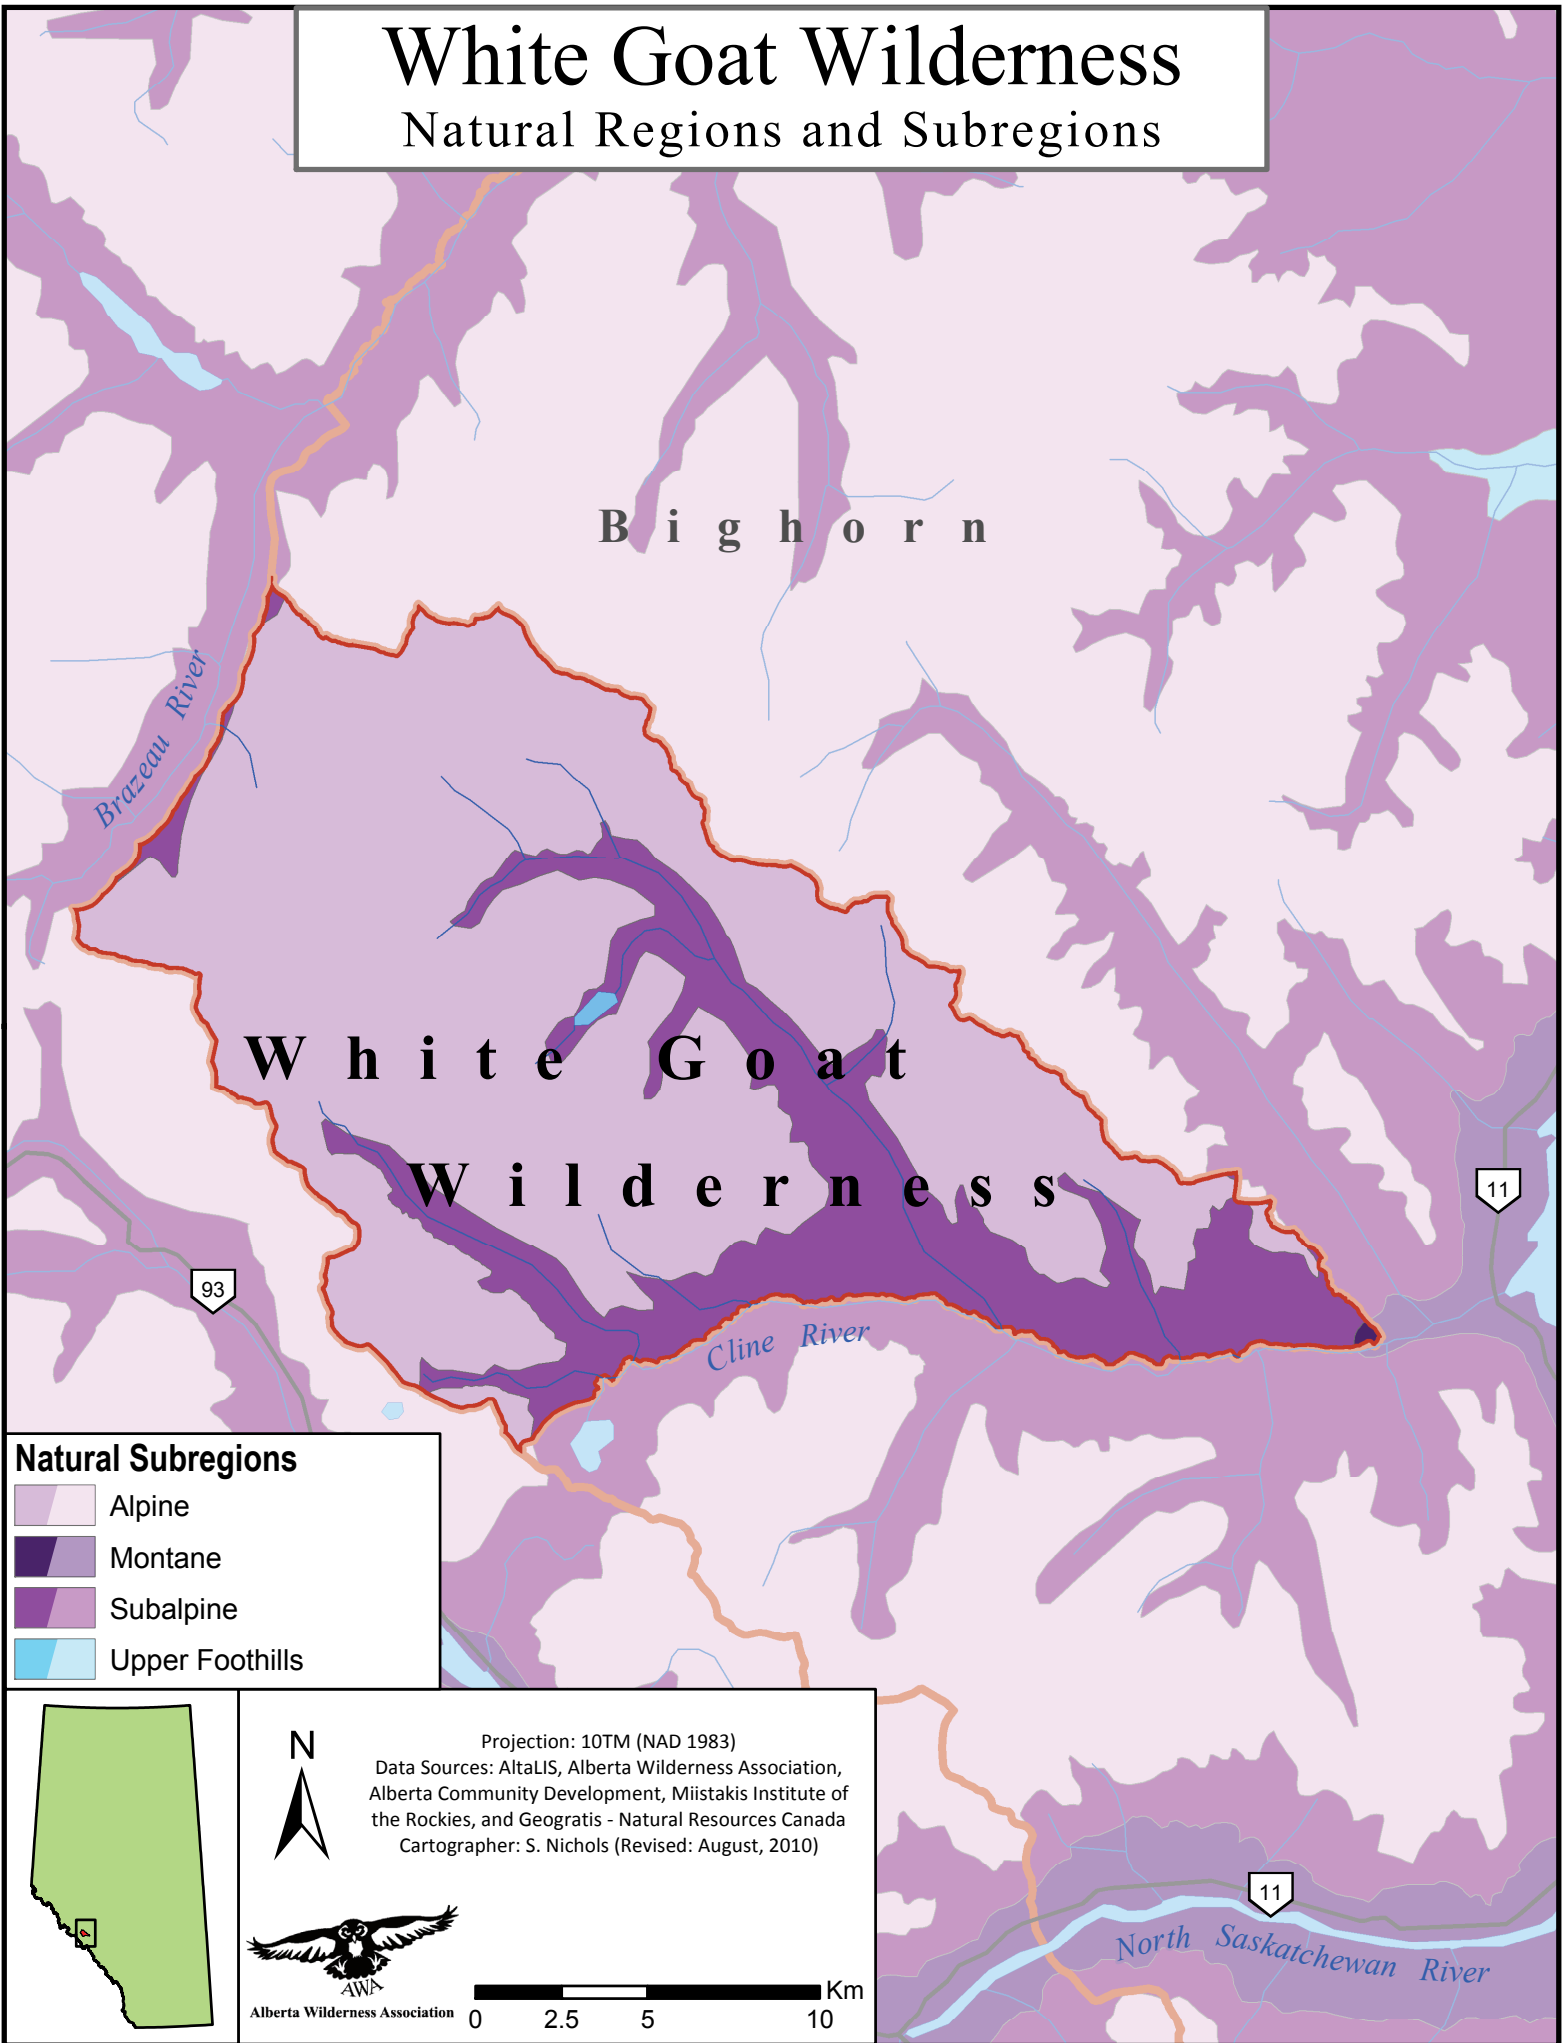

White Goat Wilderness

Natural Regions and Subregions

B i g h o r n

W h i t e G o a t
W i l d e r n e s s

Brazeau River

Cline River

North Saskatchewan River

Natural Subregions

- Alpine
- Montane
- Subalpine
- Upper Foothills

Projection: 10TM (NAD 1983)

Data Sources: AltaLIS, Alberta Wilderness Association, Alberta Community Development, Miistakis Institute of the Rockies, and Geogratis - Natural Resources Canada
Cartographer: S. Nichols (Revised: August, 2010)

Alberta Wilderness Association

0 2.5 5 10 Km