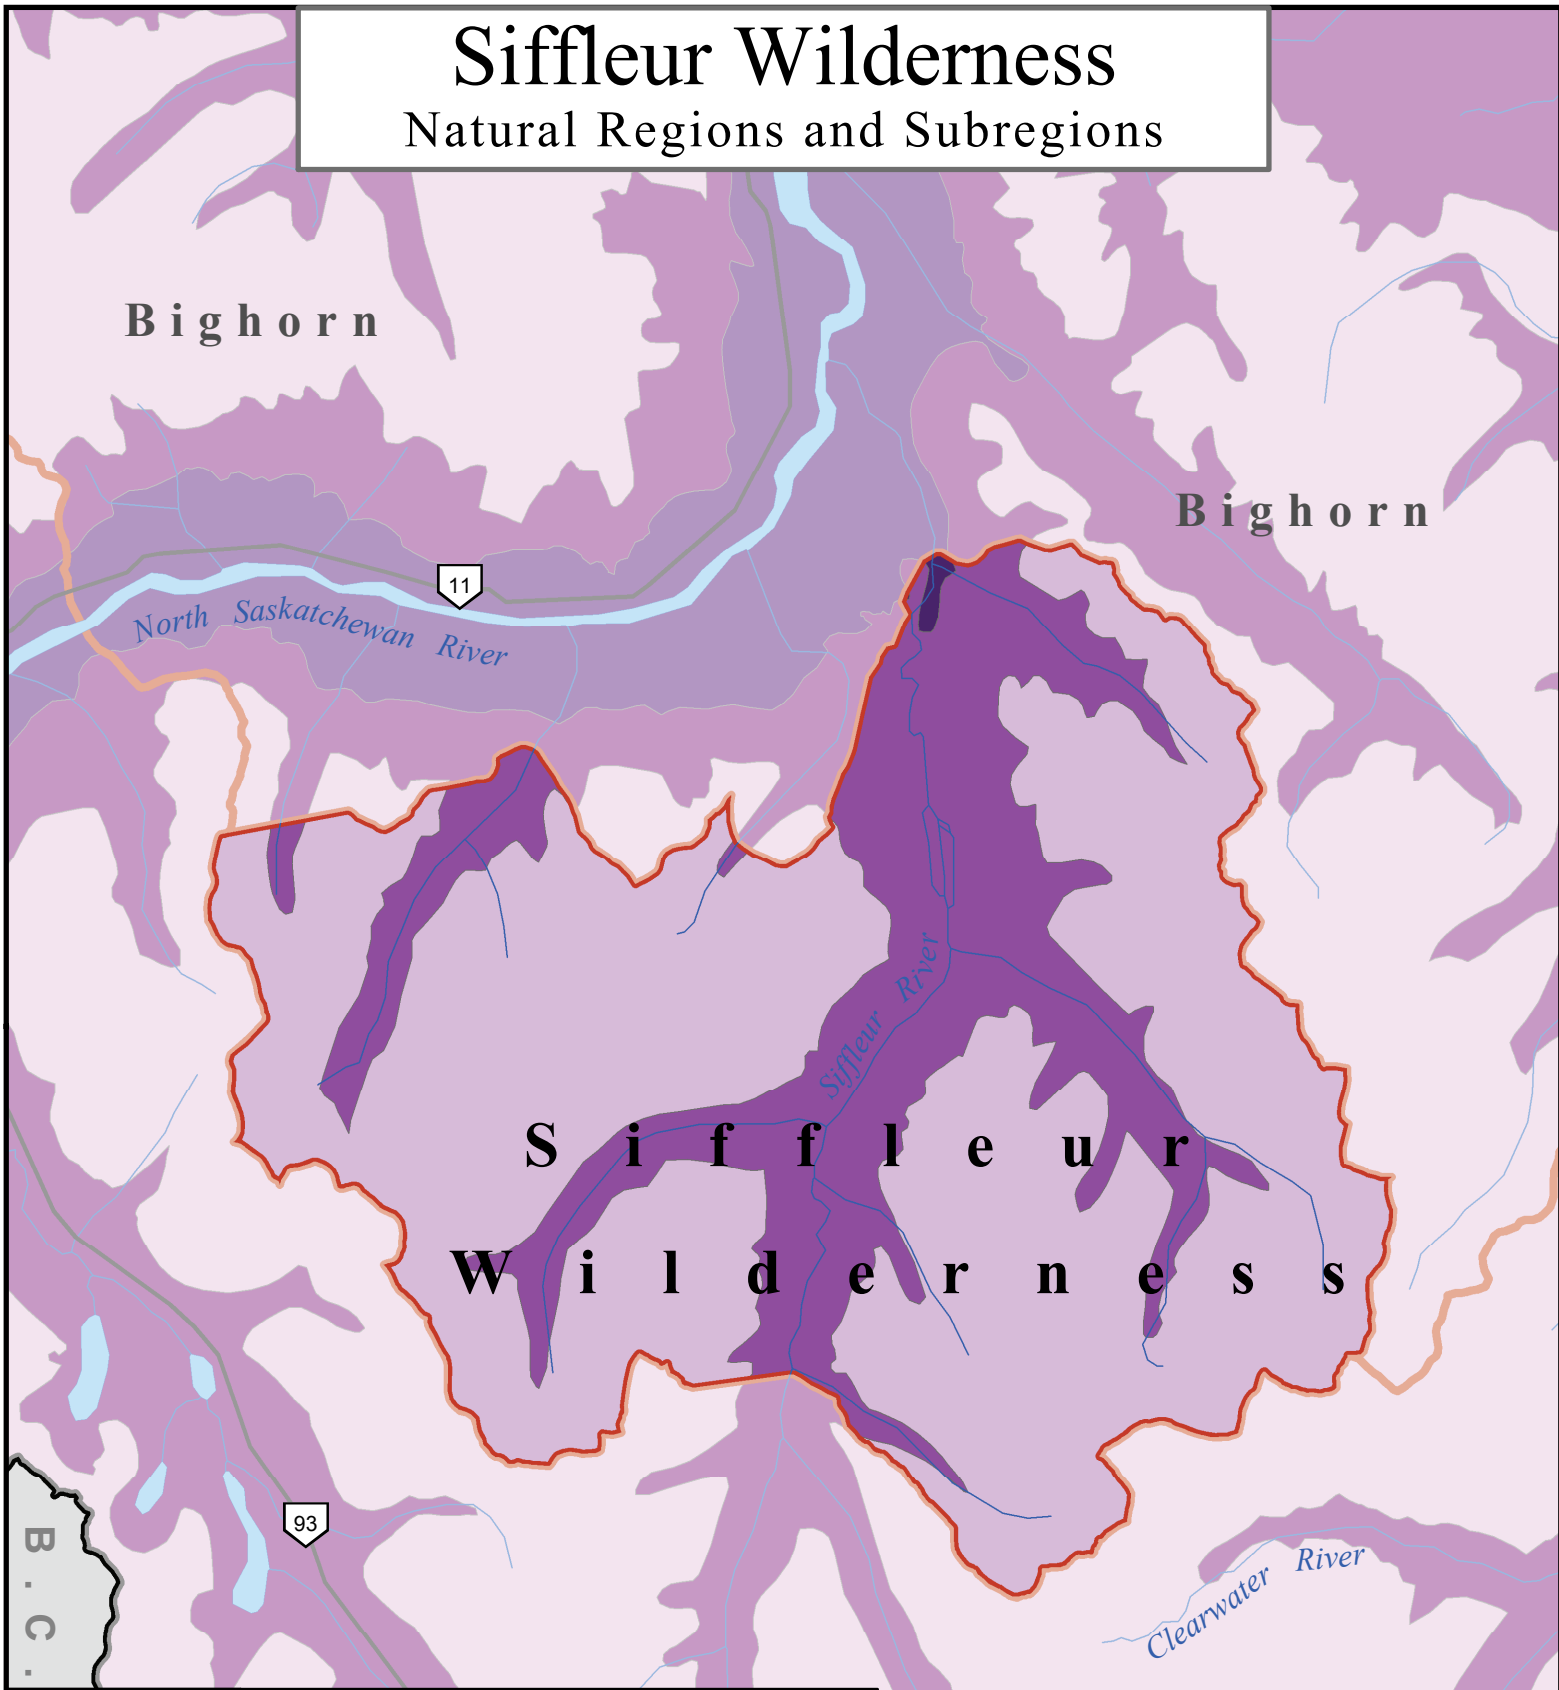

Siffleur Wilderness

Natural Regions and Subregions

Projection: 10TM (NAD 1983)
Data Sources: AltaLIS, Alberta Wilderness Association, Alberta Community Development, Miistakis Institute of the Rockies, and Geogratis - Natural Resources Canada
Cartographer: S. Nichols (Revised: August, 2010)

0 2 4 8 Km

Natural Subregions

- Alpine
- Montane
- Subalpine