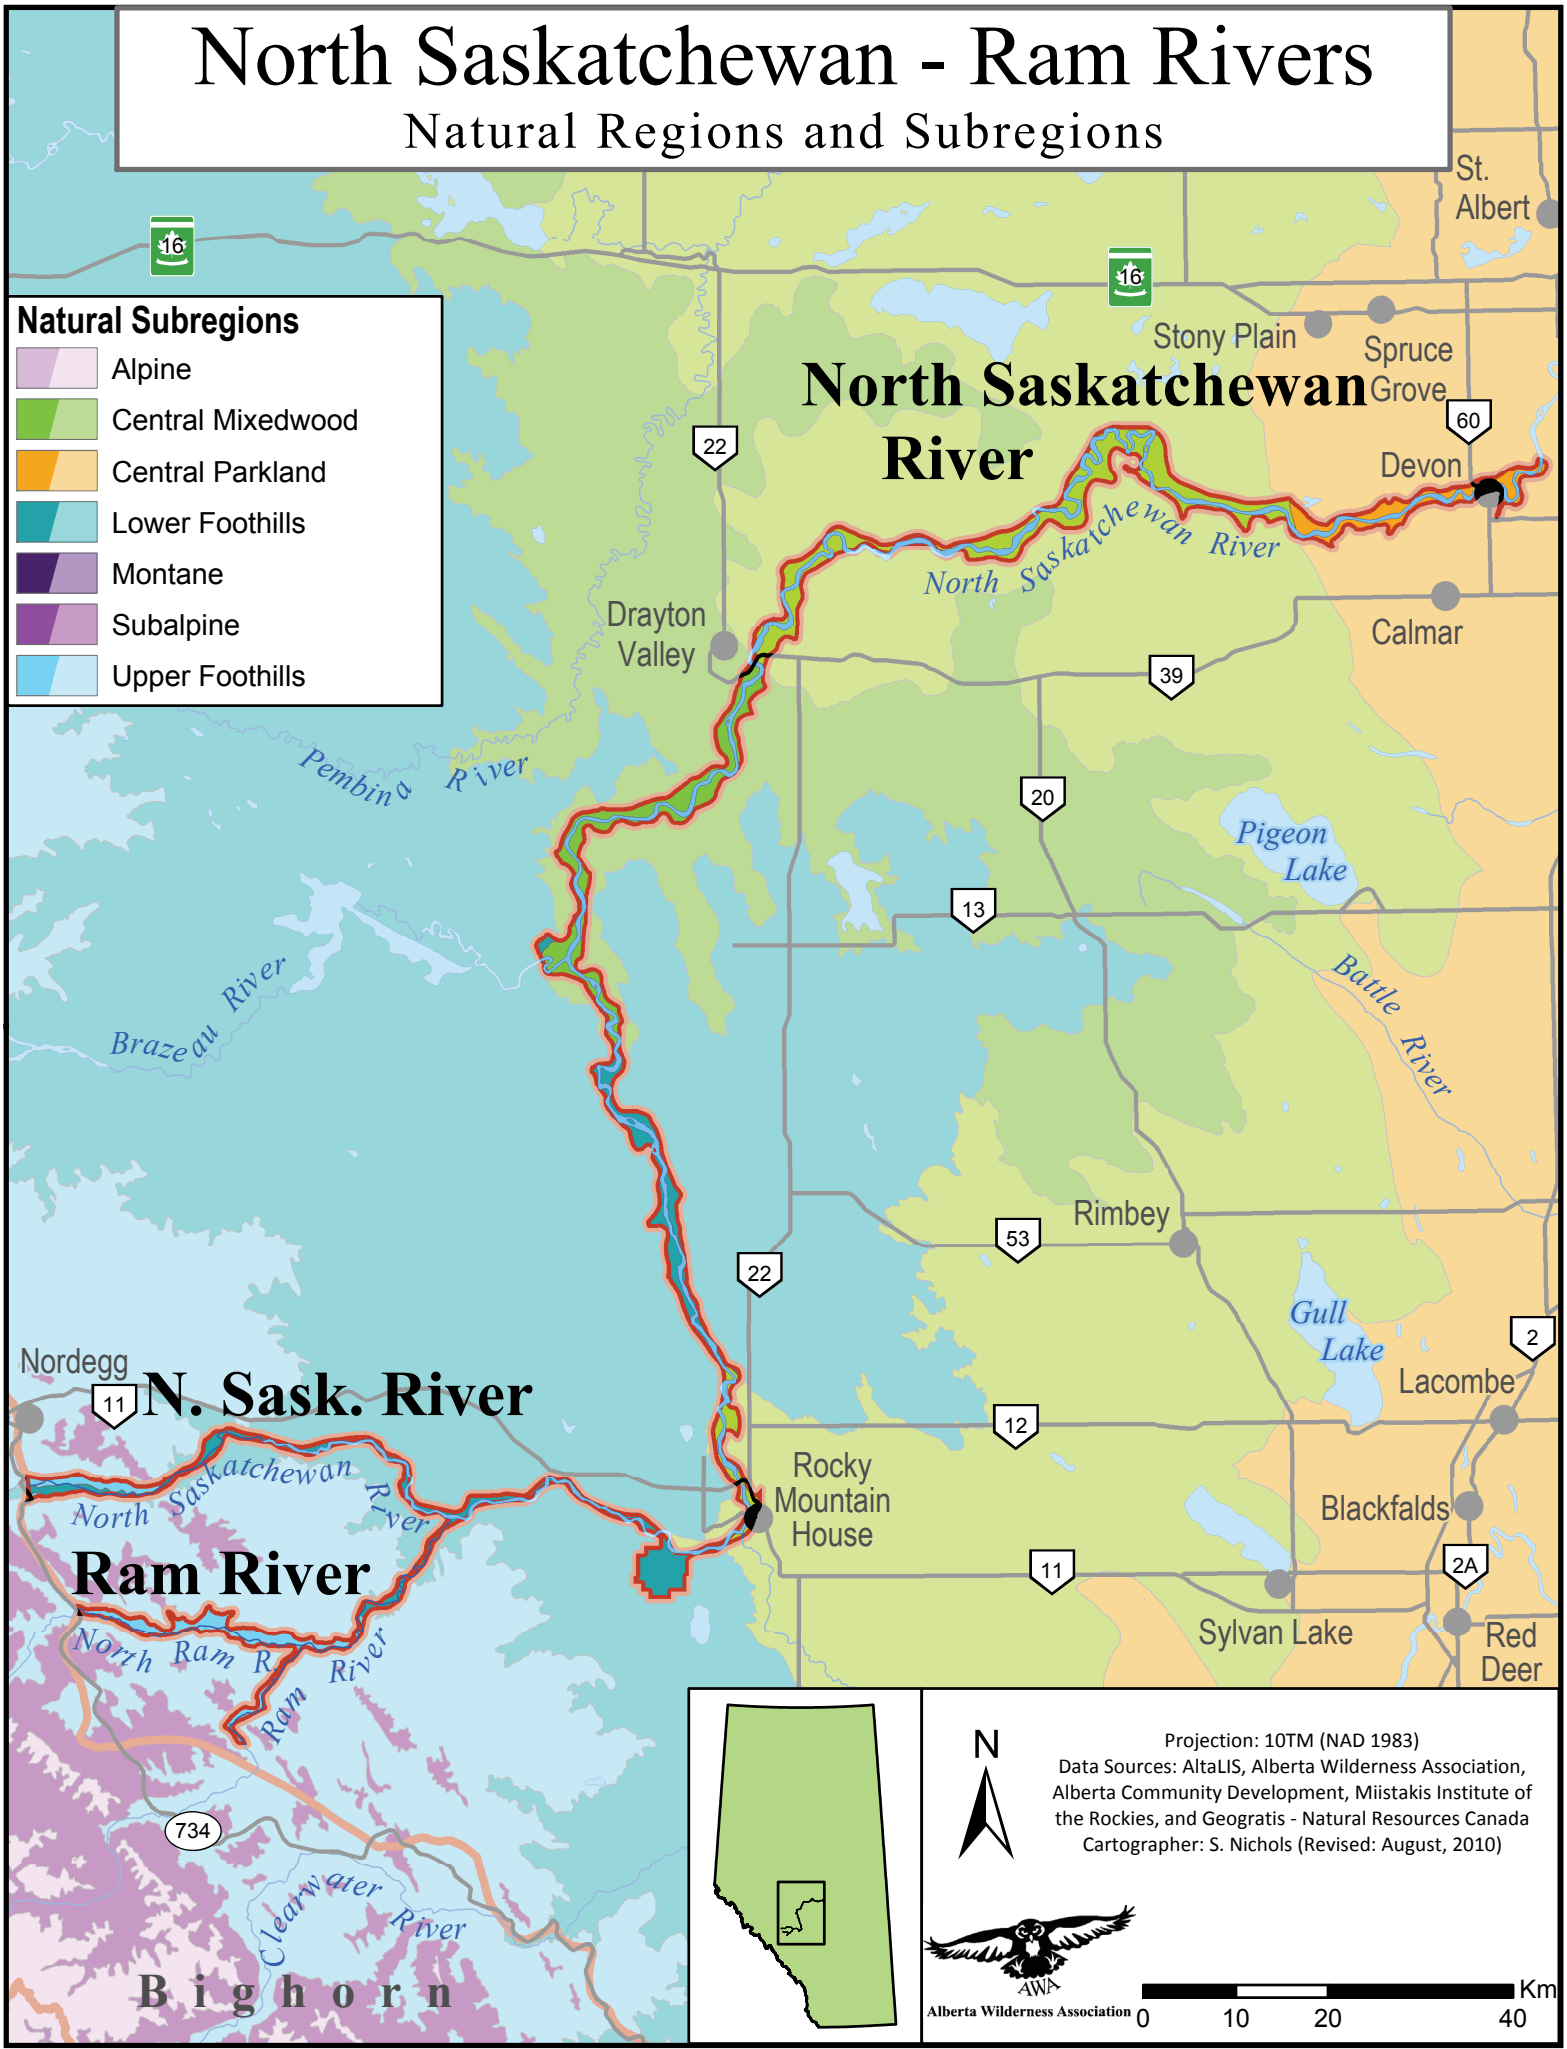

North Saskatchewan - Ram Rivers

Natural Regions and Subregions

Natural Subregions

- Alpine
- Central Mixedwood
- Central Parkland
- Lower Foothills
- Montane
- Subalpine
- Upper Foothills

Projection: 10TM (NAD 1983)
Data Sources: AltaLIS, Alberta Wilderness Association, Alberta Community Development, Miistakis Institute of the Rockies, and Geogratis - Natural Resources Canada
Cartographer: S. Nichols (Revised: August, 2010)

Alberta Wilderness Association 0 10 20 40 Km