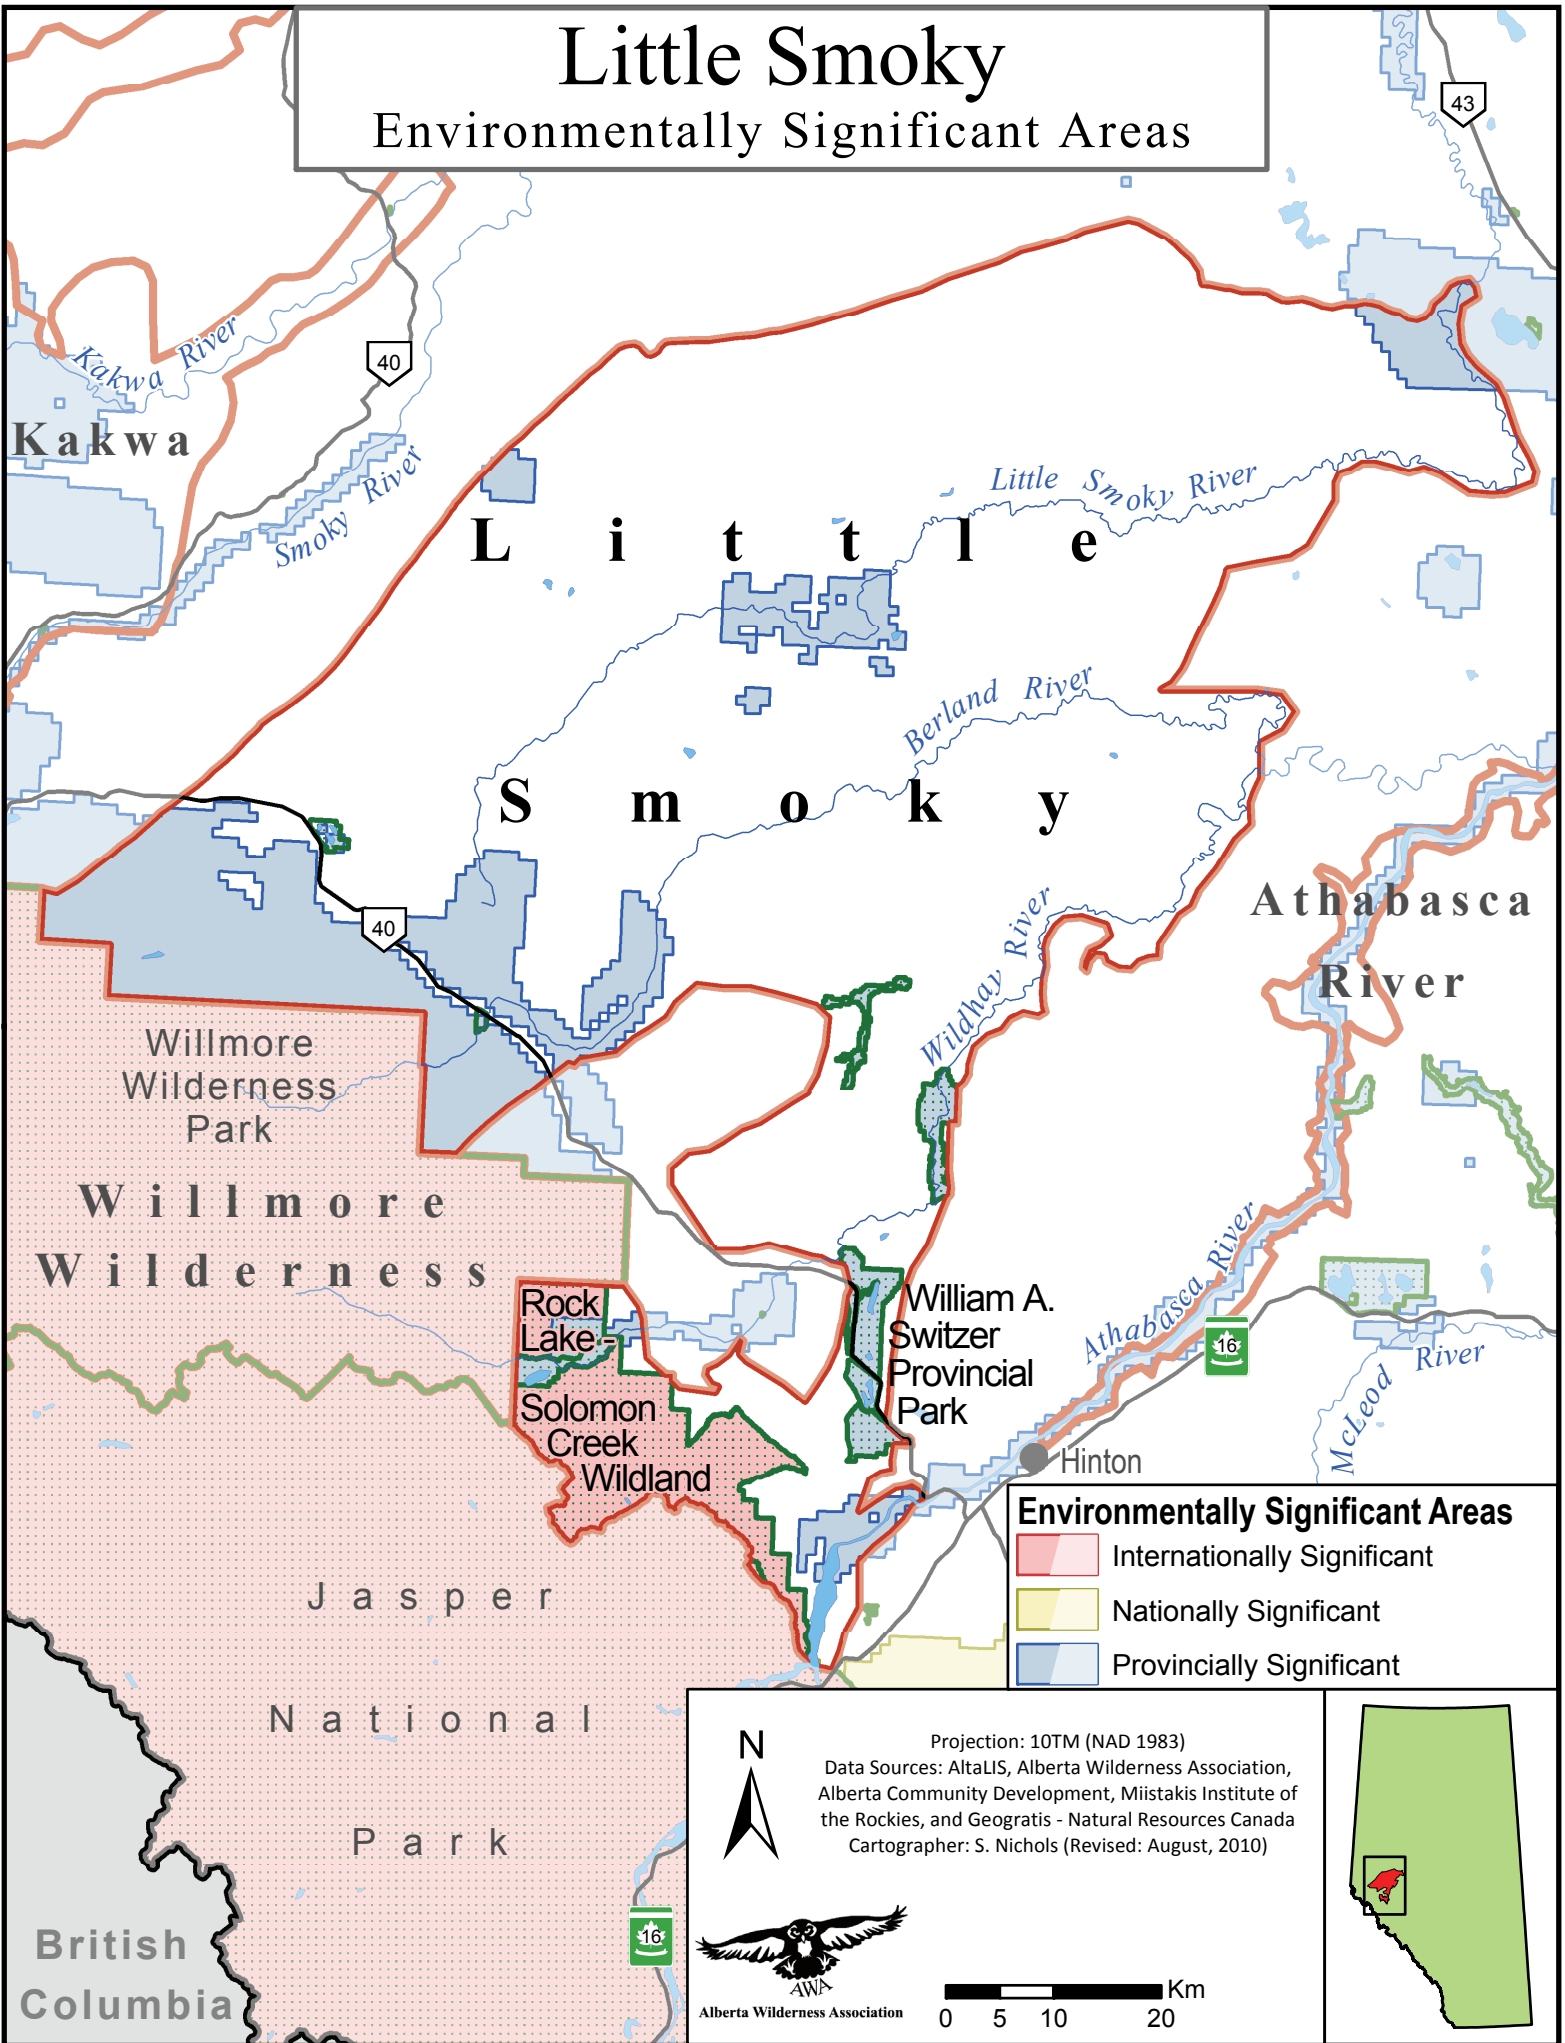

Little Smoky

Environmentally Significant Areas

Environmentally Significant Areas

-  Internationally Significant
-  Nationally Significant
-  Provincially Significant

Projection: 10TM (NAD 1983)
 Data Sources: AltaLIS, Alberta Wilderness Association, Alberta Community Development, Miistakis Institute of the Rockies, and Geogratis - Natural Resources Canada
 Cartographer: S. Nichols (Revised: August, 2010)

Alberta Wilderness Association