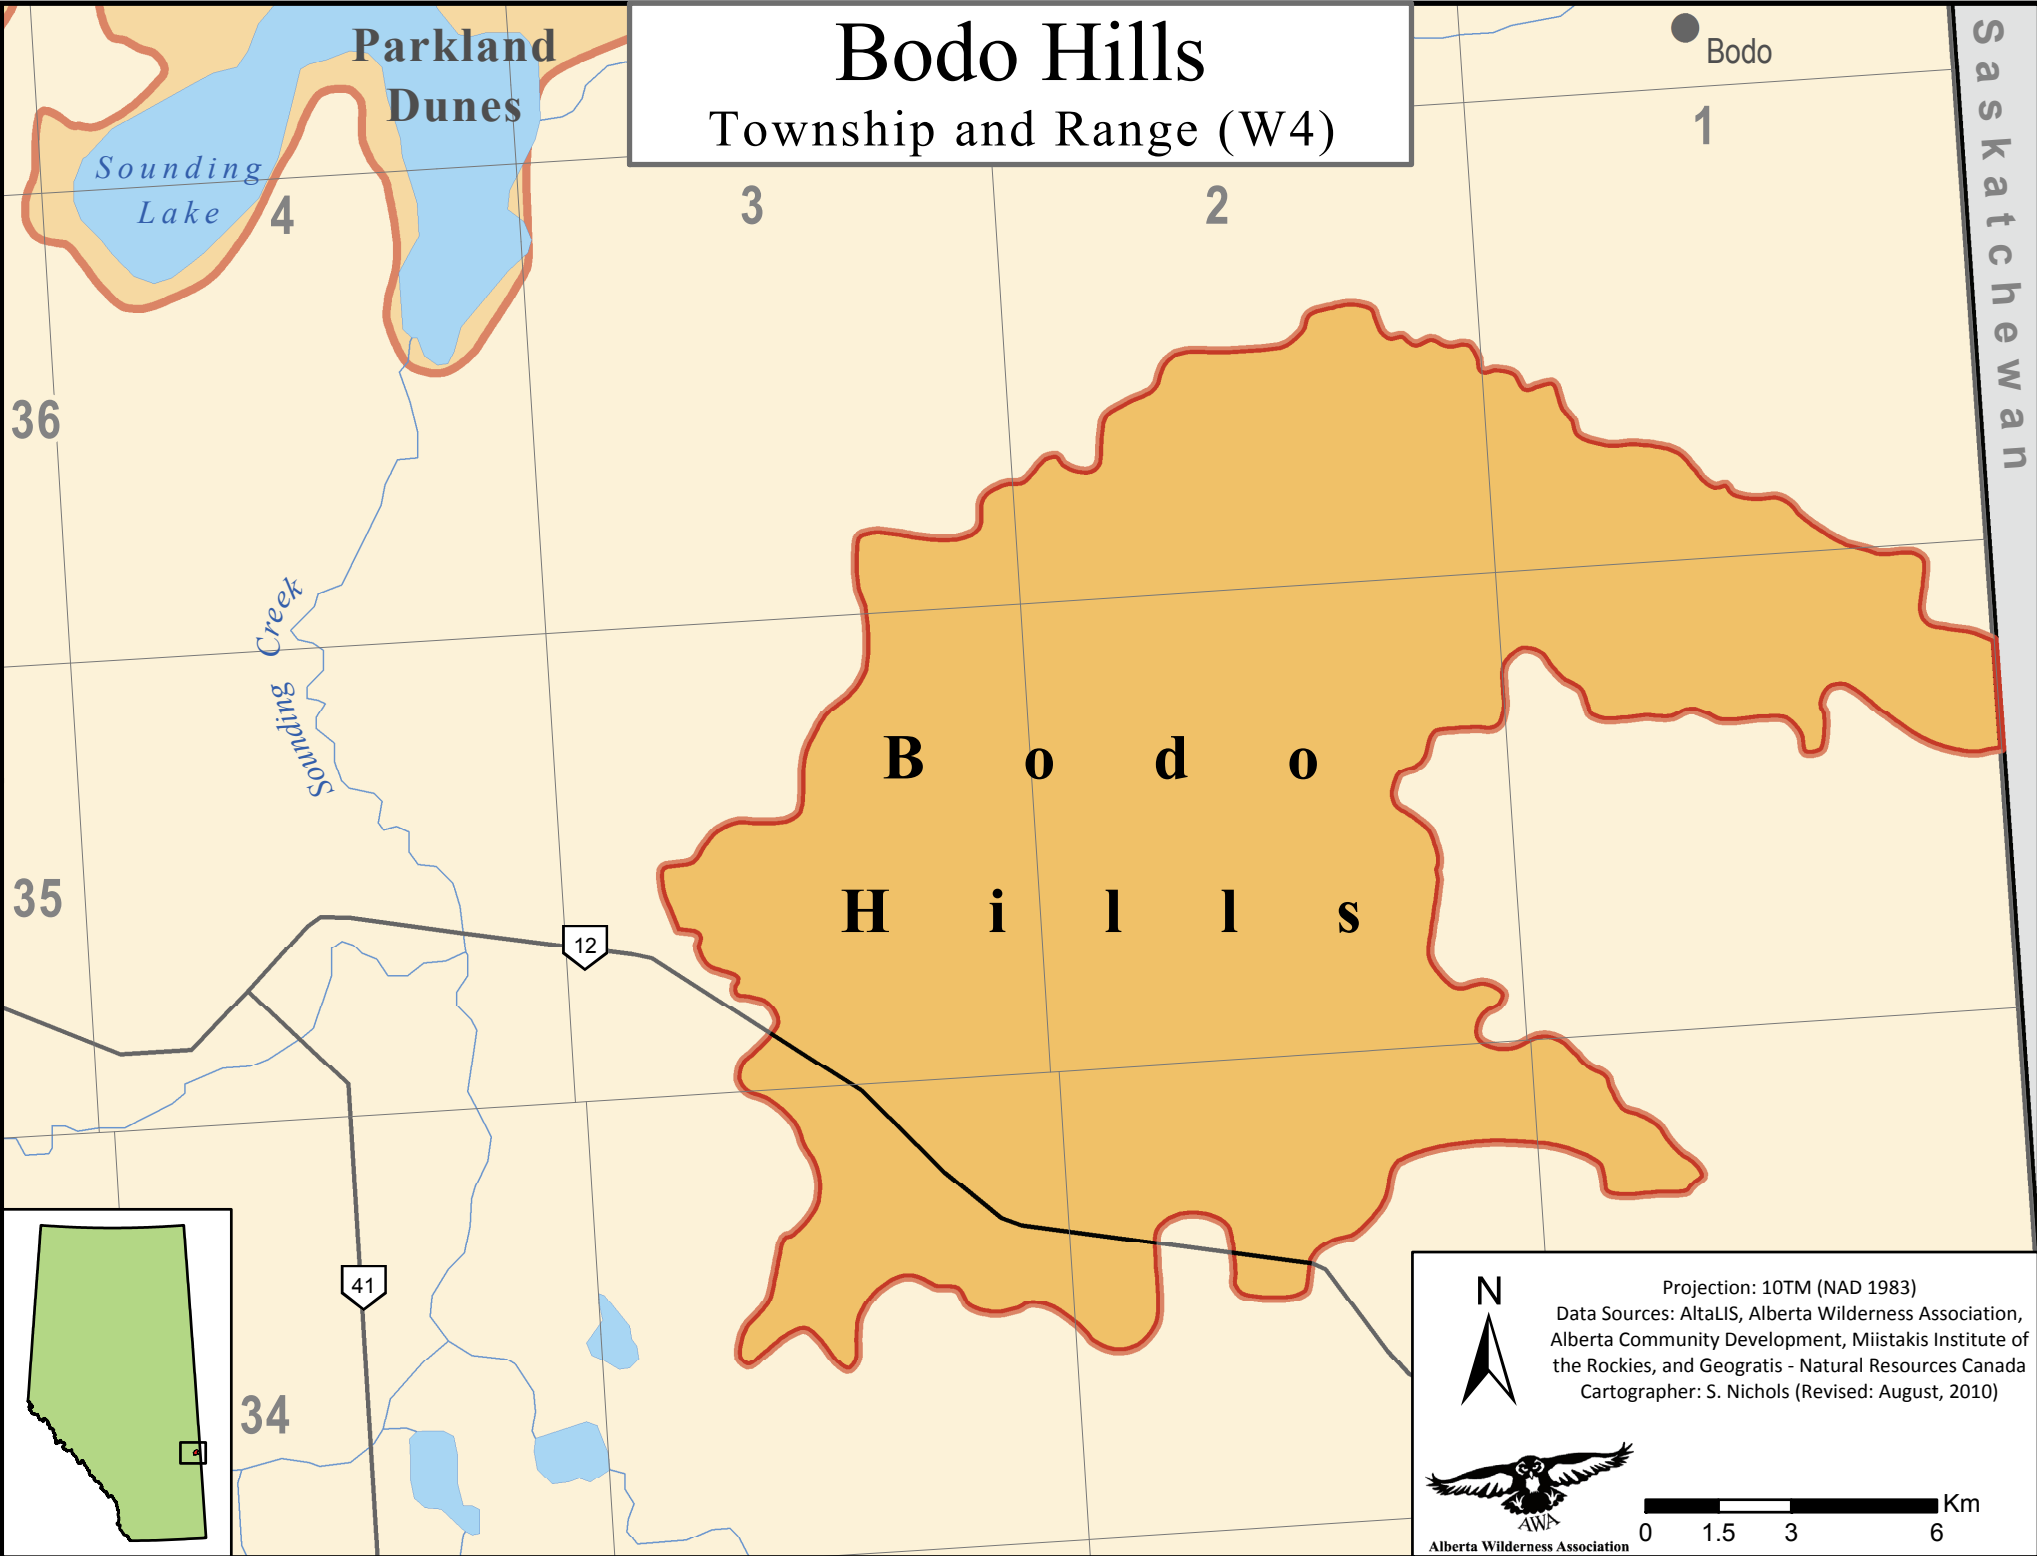

# Bodo Hills

Township and Range (W4)

● Bodo

1

Saskatchewan

36

35

34

4

3

2

12

41

Projection: 10TM (NAD 1983)  
Data Sources: AltaLIS, Alberta Wilderness Association,  
Alberta Community Development, Miistakis Institute of  
the Rockies, and Geogratis - Natural Resources Canada  
Cartographer: S. Nichols (Revised: August, 2010)

0 1.5 3 6 Km