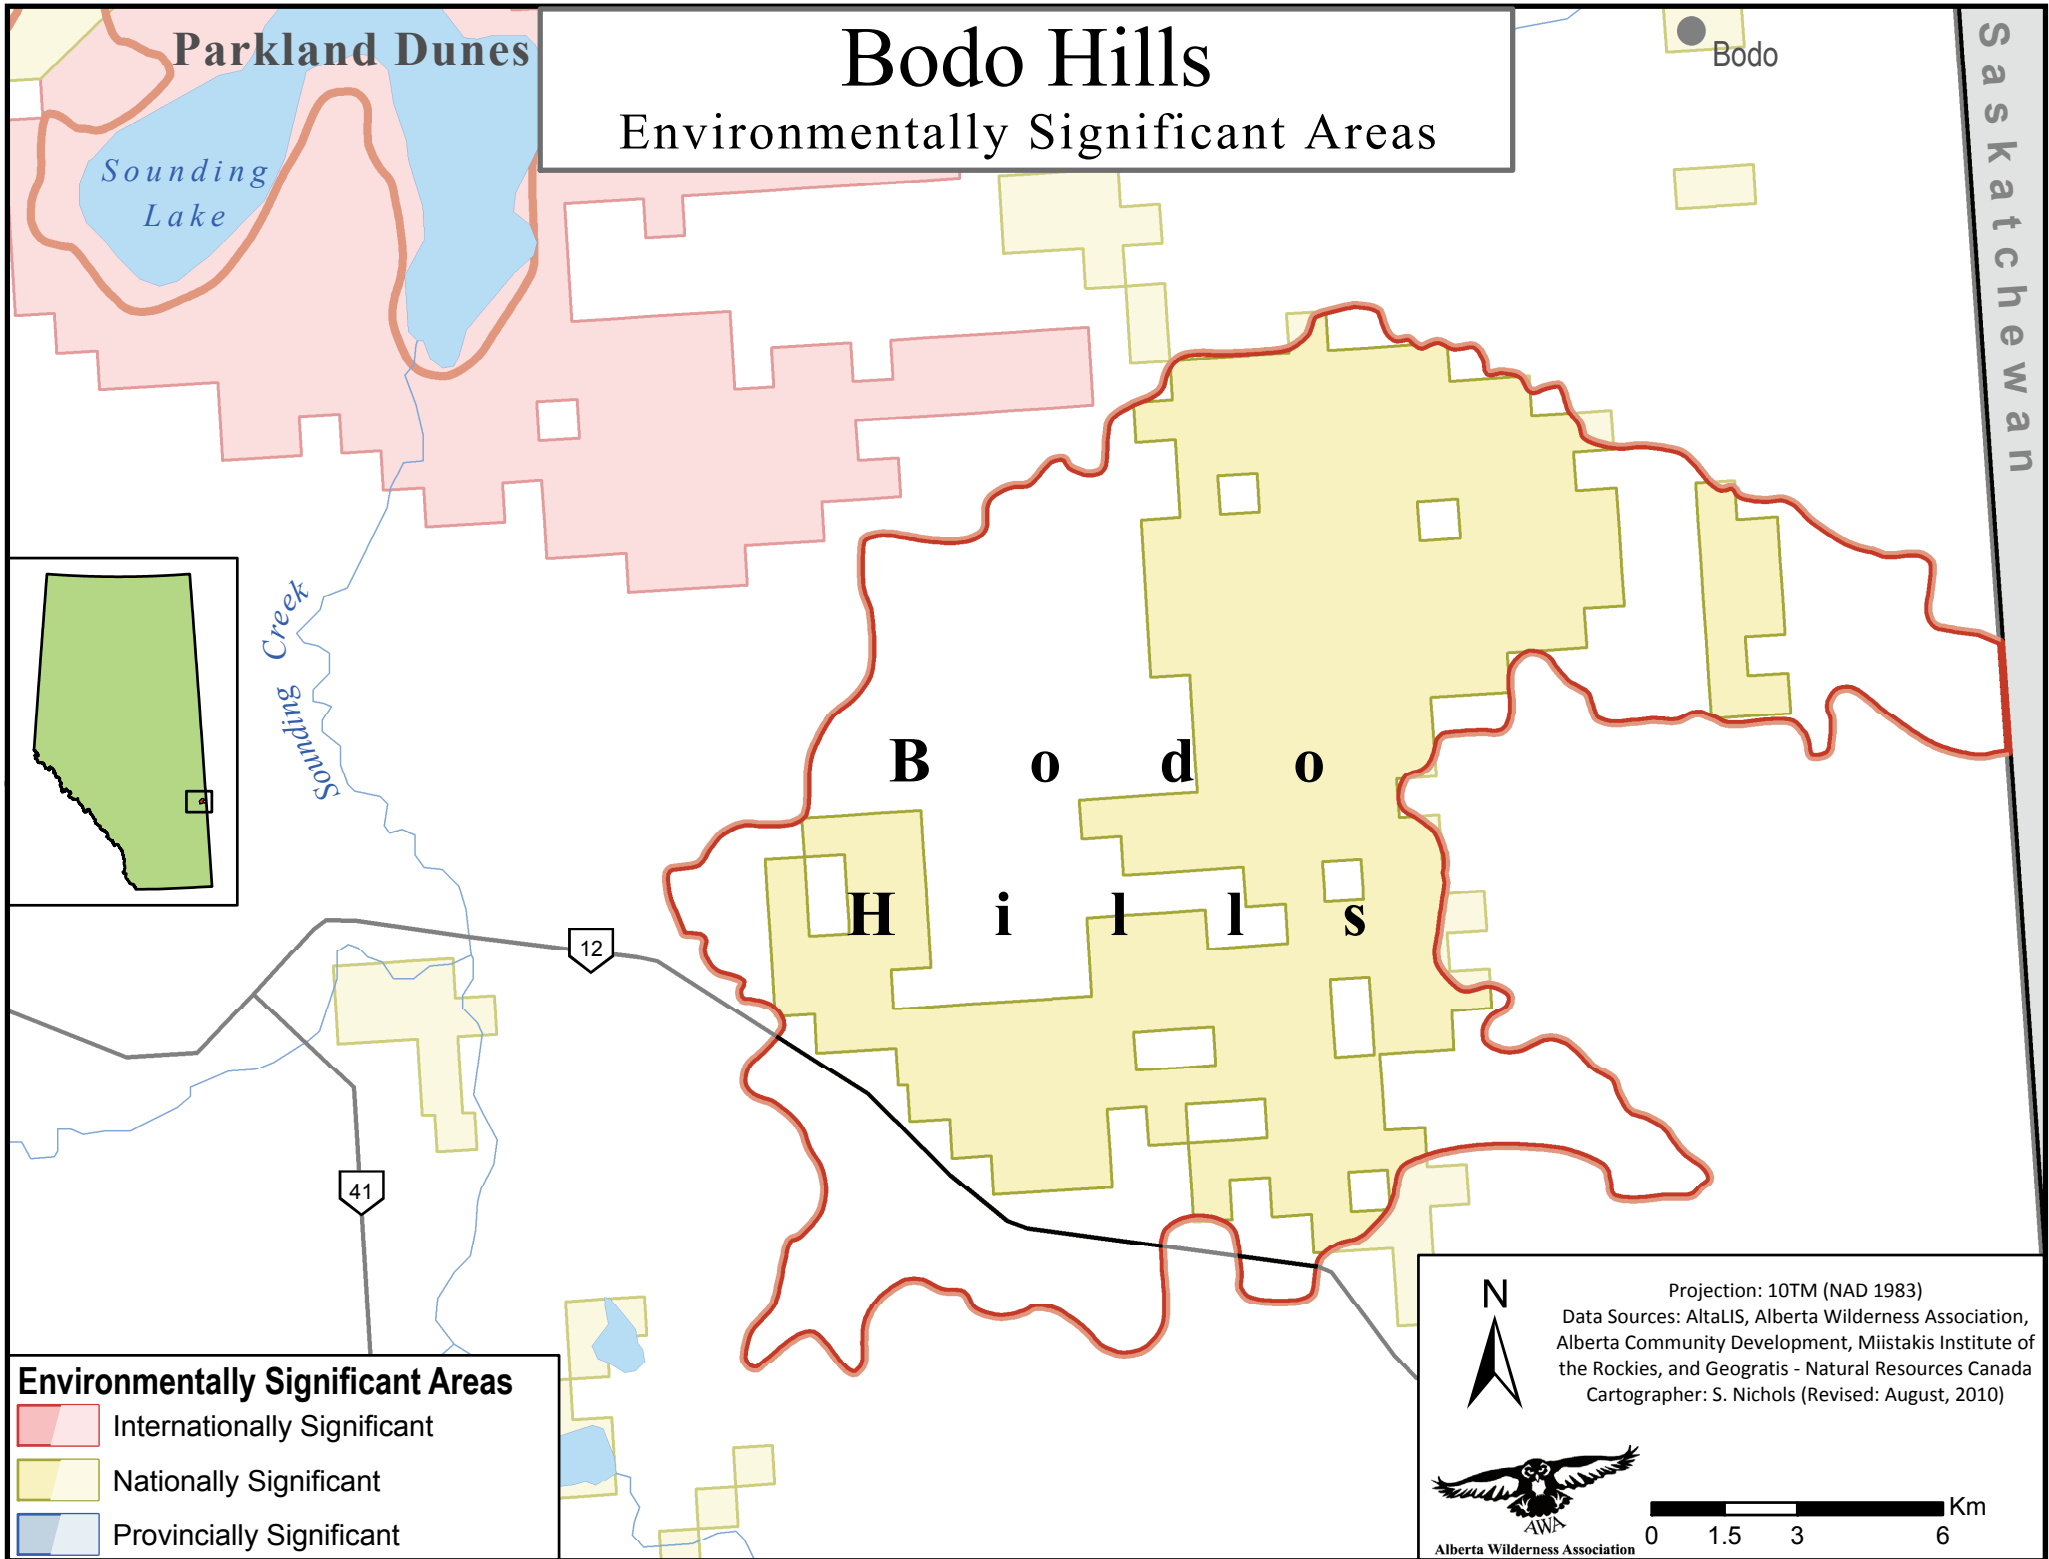

Bodo Hills

Environmentally Significant Areas

Environmentally Significant Areas

- Internationally Significant
- Nationally Significant
- Provincially Significant

Projection: 10TM (NAD 1983)
 Data Sources: AltaLIS, Alberta Wilderness Association, Alberta Community Development, Miistakis Institute of the Rockies, and Geogratis - Natural Resources Canada
 Cartographer: S. Nichols (Revised: August, 2010)

Alberta Wilderness Association