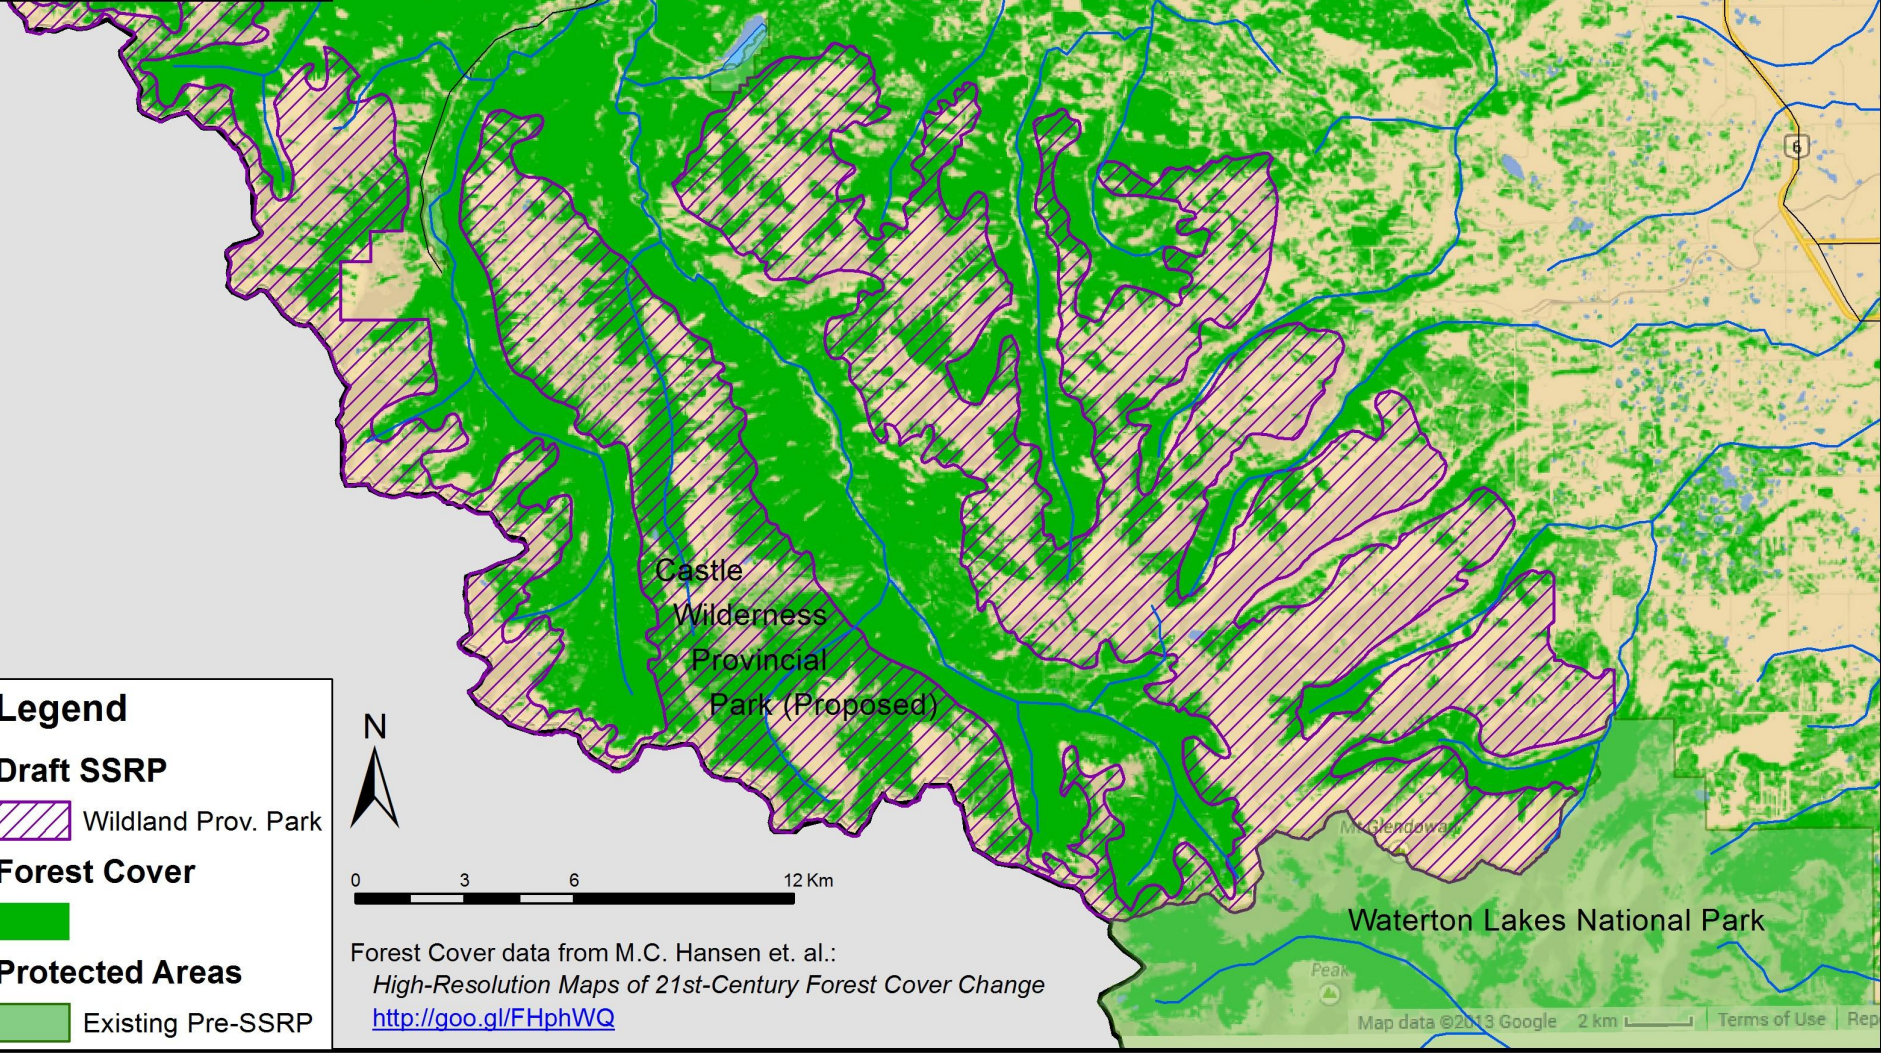

Alberta Wilderness Association

Projection:
10TM (NAD 1983)
Data Sources:
AltaLIS, Alberta
ESRD, Alberta TPR and Geogratis -
Natural Resources Canada. (Prepared
for AWA November 2013; S. Nichols)

Legend

Draft SSRP

 Wildland Prov. Park

Forest Cover

Protected Areas

 Existing Pre-SSRP

Forest Cover data from M.C. Hansen et. al.:
High-Resolution Maps of 21st-Century Forest Cover Change
<http://goo.gl/FHphWQ>