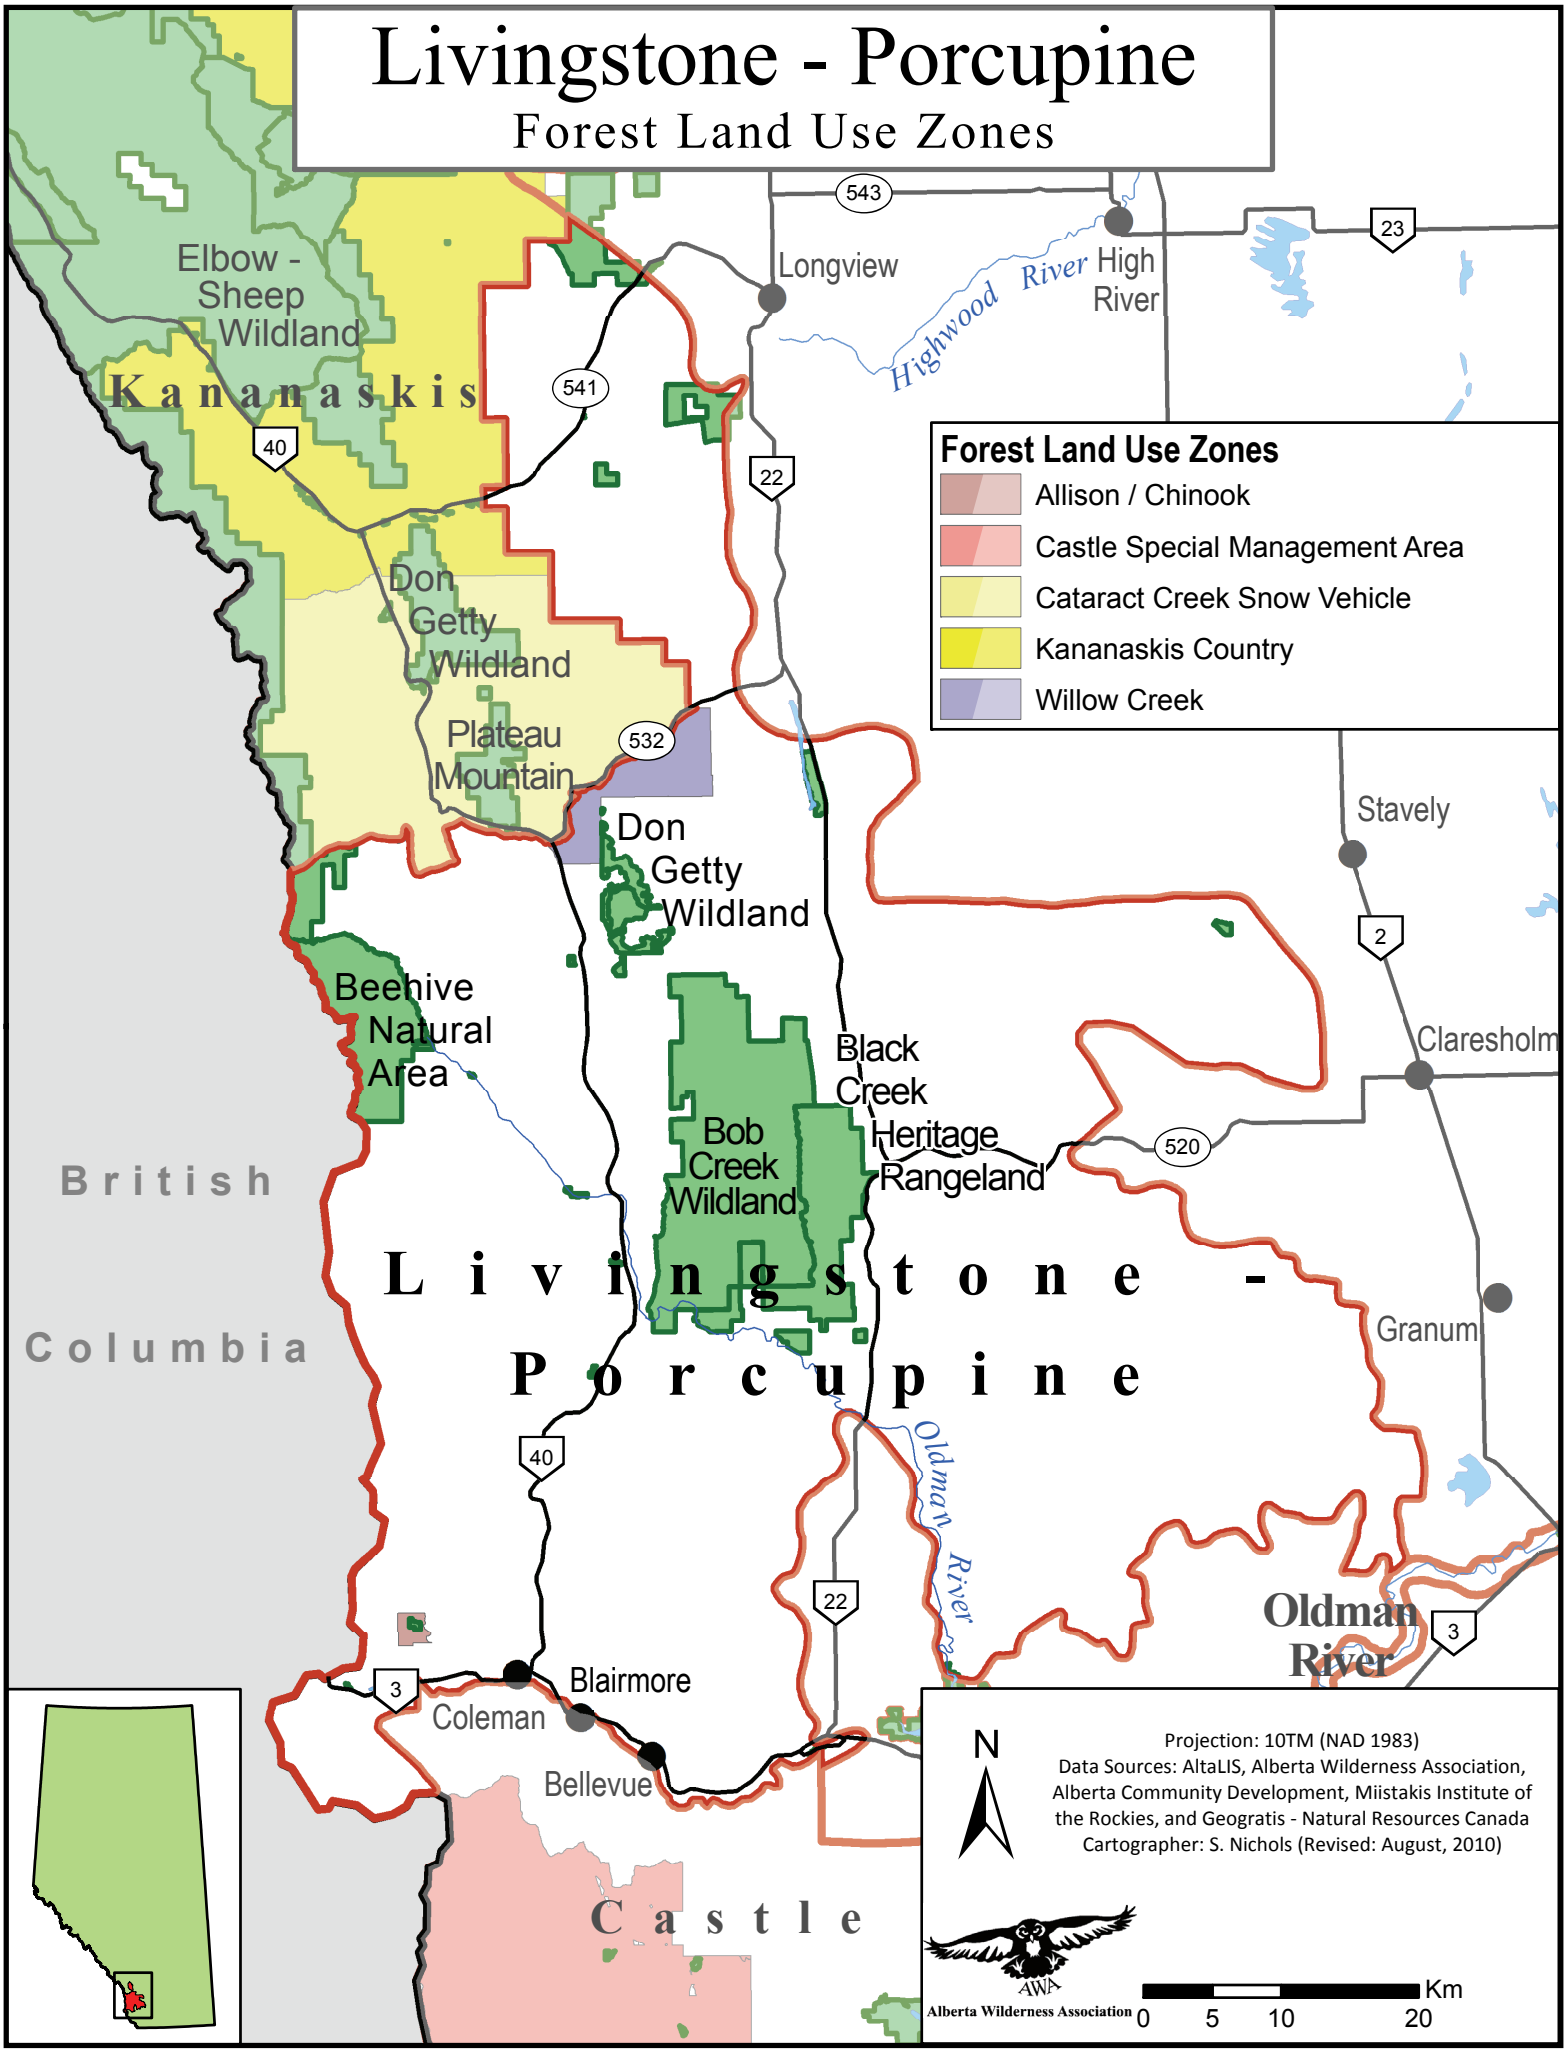

Livingstone - Porcupine

Forest Land Use Zones

Forest Land Use Zones

- Allison / Chinook
- Castle Special Management Area
- Cataract Creek Snow Vehicle
- Kananaskis Country
- Willow Creek

Projection: 10TM (NAD 1983)
Data Sources: AltaLIS, Alberta Wilderness Association, Alberta Community Development, Miistakis Institute of the Rockies, and Geogratis - Natural Resources Canada
Cartographer: S. Nichols (Revised: August, 2010)