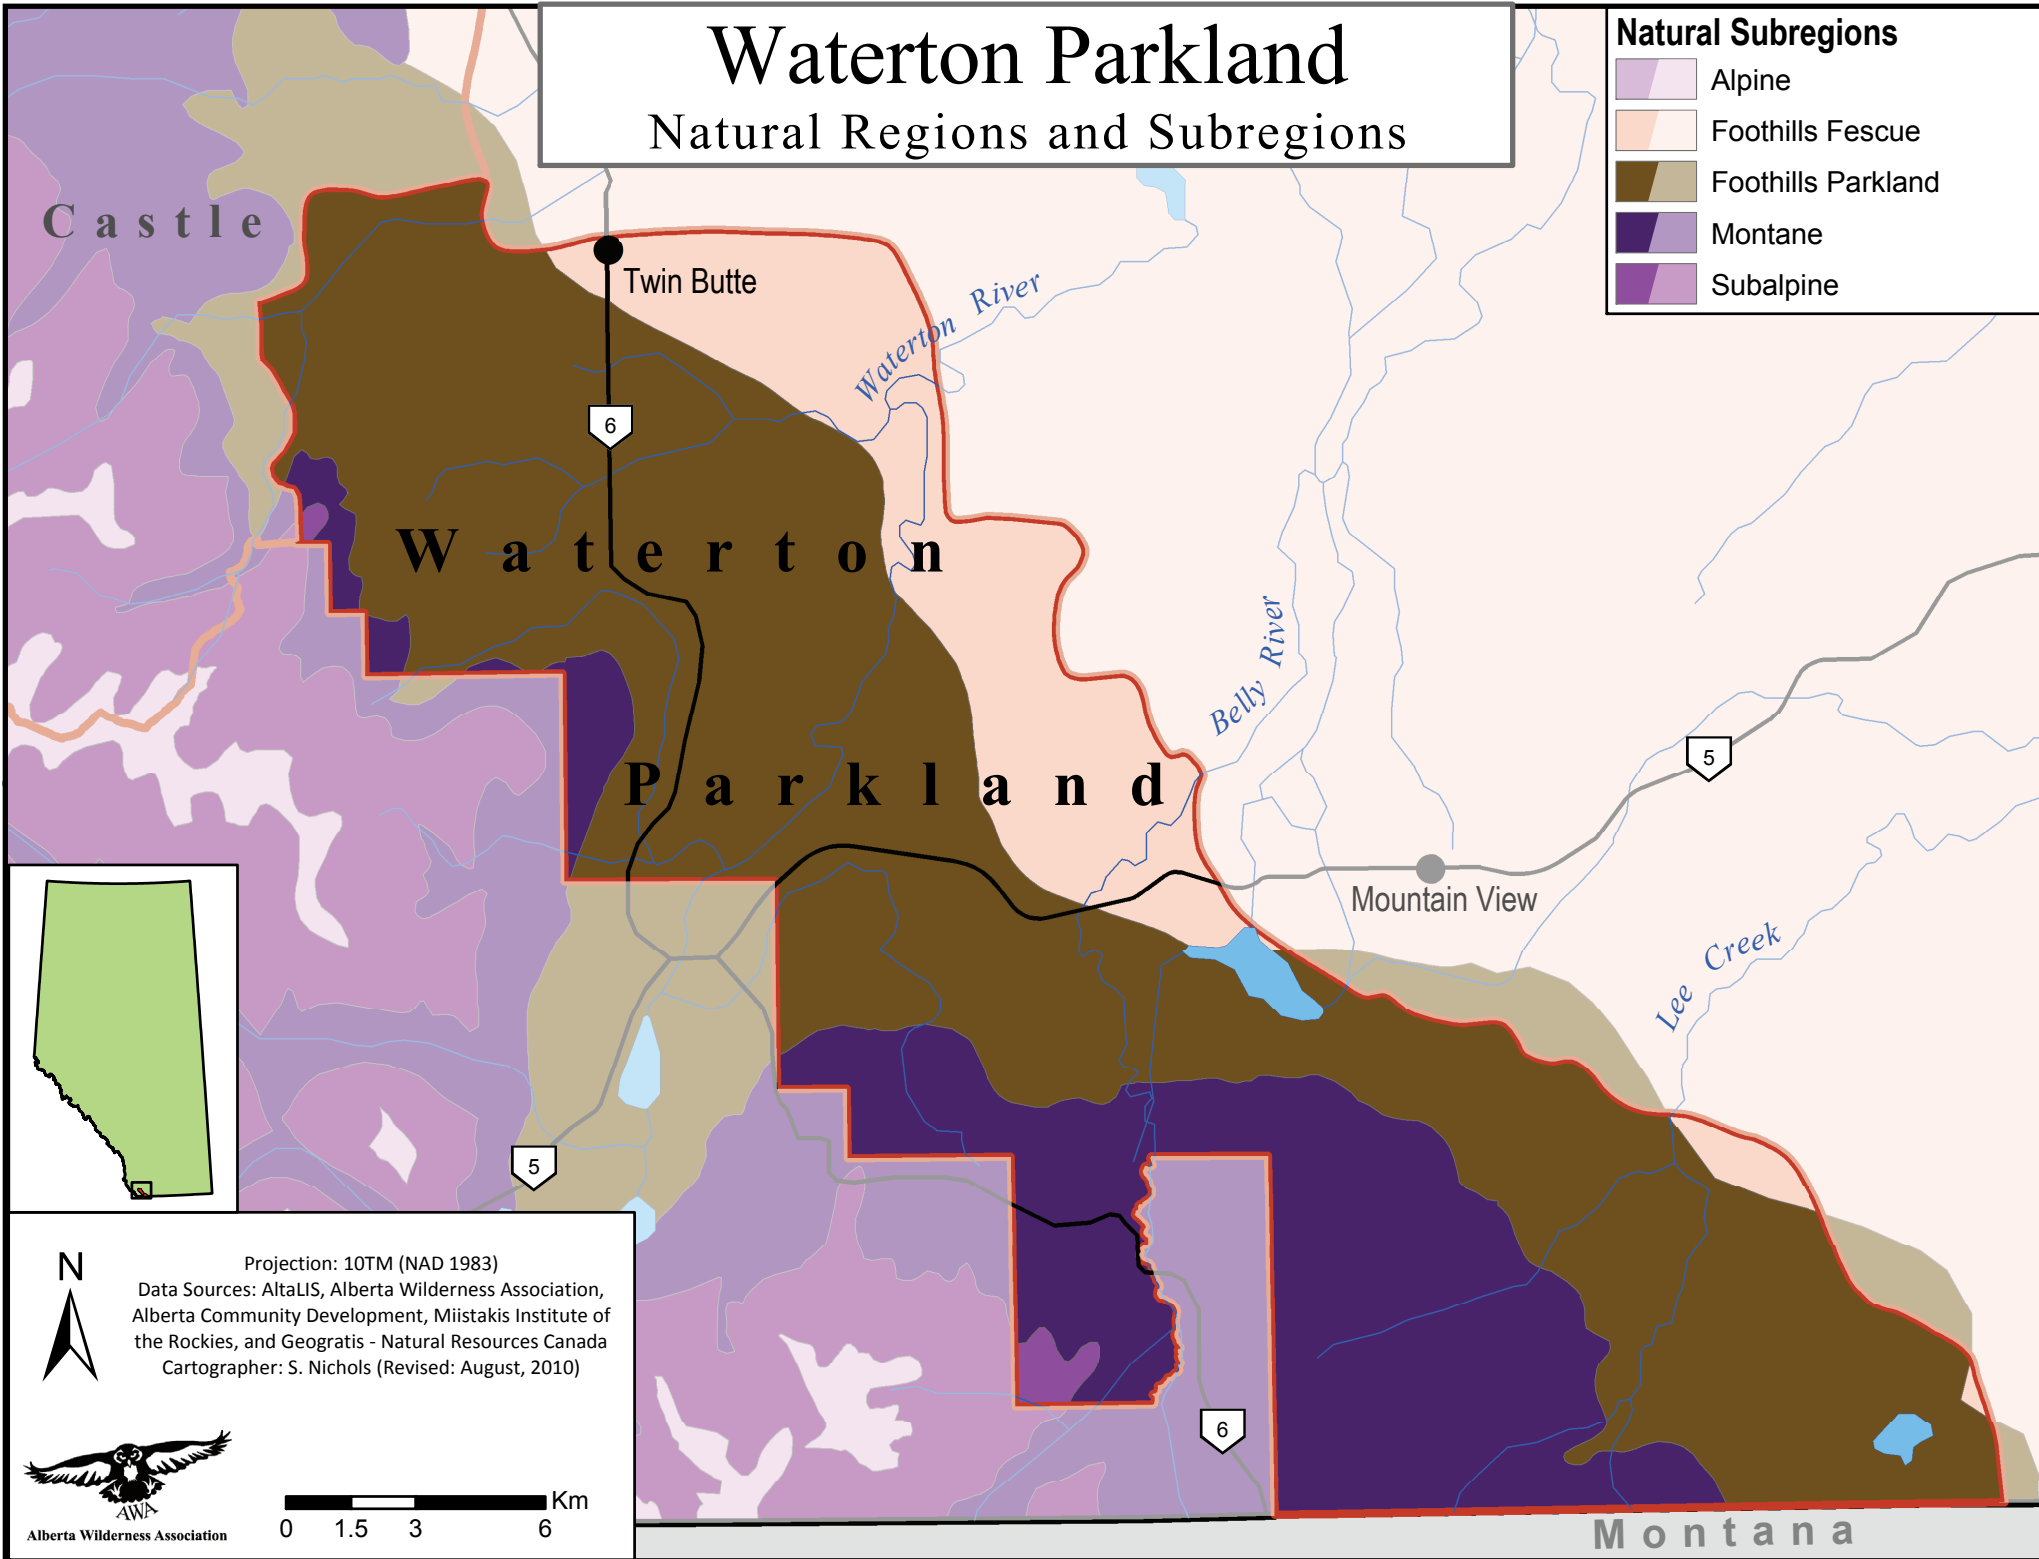

Waterton Parkland

Natural Regions and Subregions

- Natural Subregions**
- Alpine
 - Foothills Fescue
 - Foothills Parkland
 - Montane
 - Subalpine

Projection: 10TM (NAD 1983)
Data Sources: AltaLIS, Alberta Wilderness Association, Alberta Community Development, Miistakis Institute of the Rockies, and Geogratis - Natural Resources Canada
Cartographer: S. Nichols (Revised: August, 2010)

Montana